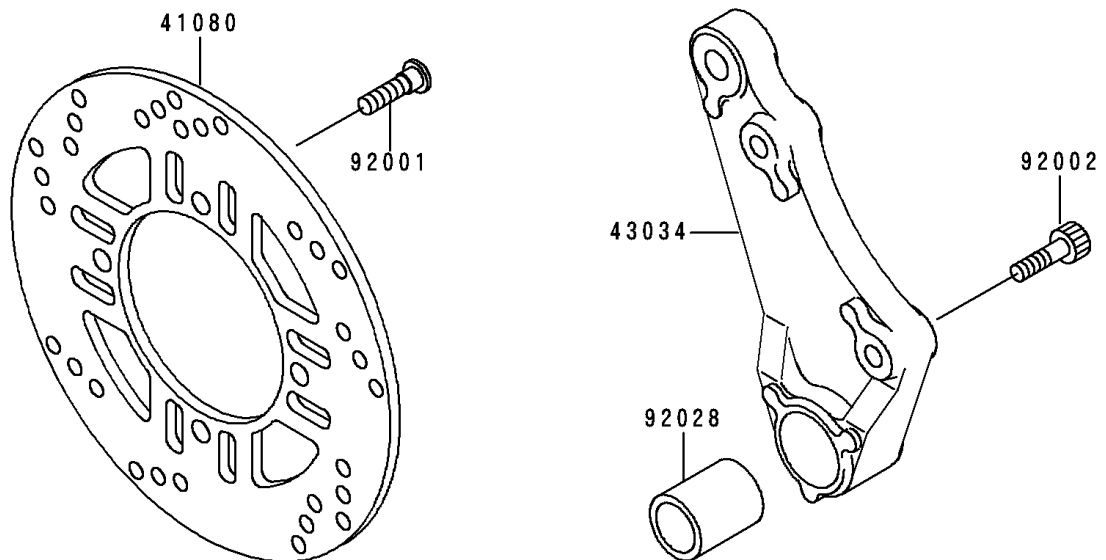

1993 Zephyr

PARTS DIAGRAM

Rear Caliper(ZR550-B4)

F2294A

1993 Zephyr

PARTS LIST

Rear Caliper(ZR550-B4)

Kawasaki

Let the Good Times Roll®

ITEM NAME

PART NUMBER

QUANTITY
