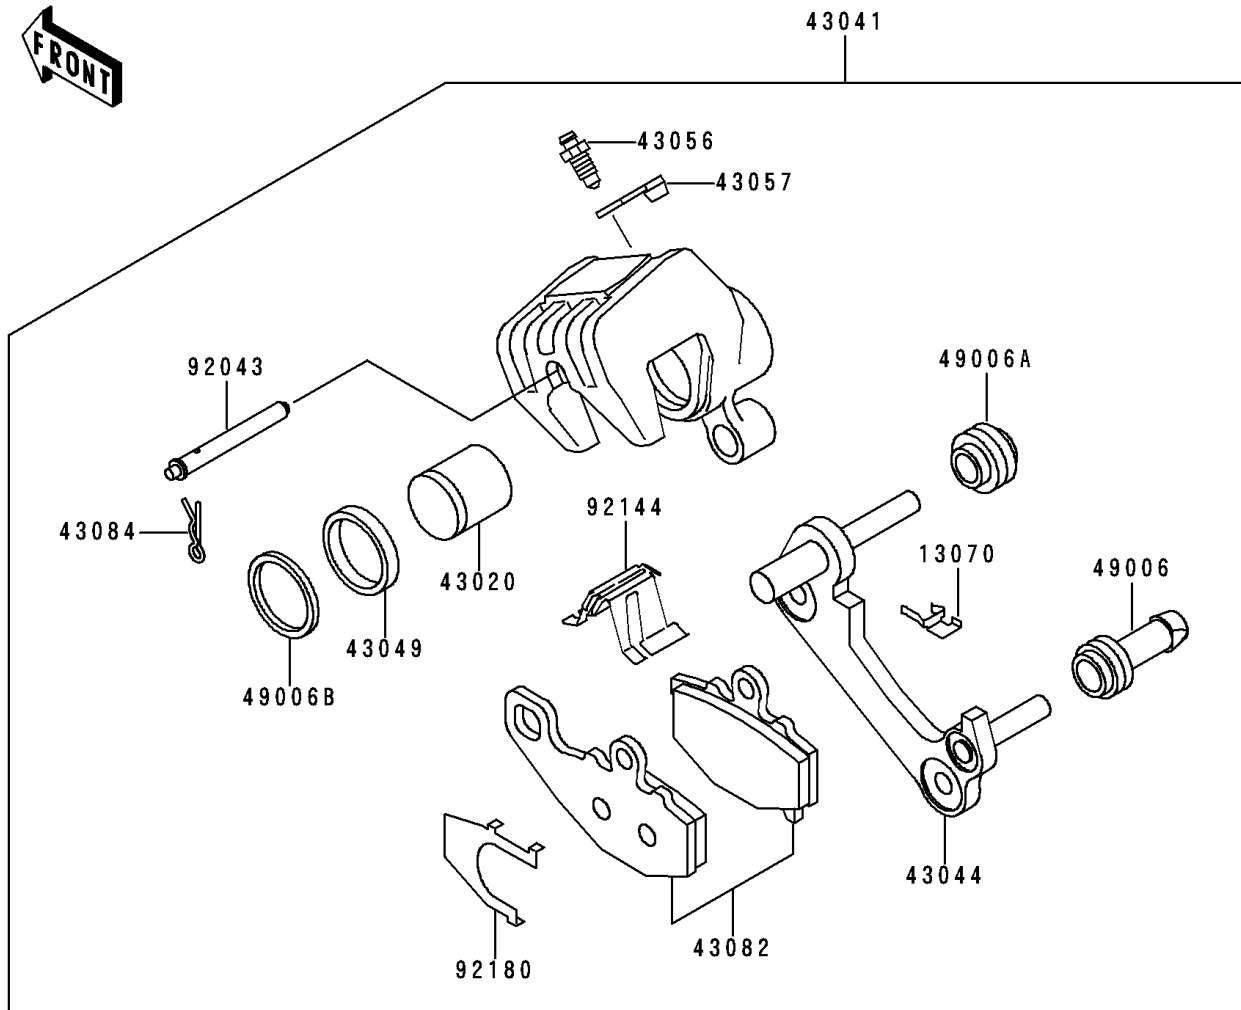

1993 Zephyr

PARTS DIAGRAM

Rear Caliper(ZR550-B4)

F2294A

1993 Zephyr

PARTS LIST

Rear Caliper(ZR550-B4)

Kawasaki

Let the Good Times Roll®

ITEM NAME

PART NUMBER

QUANTITY
