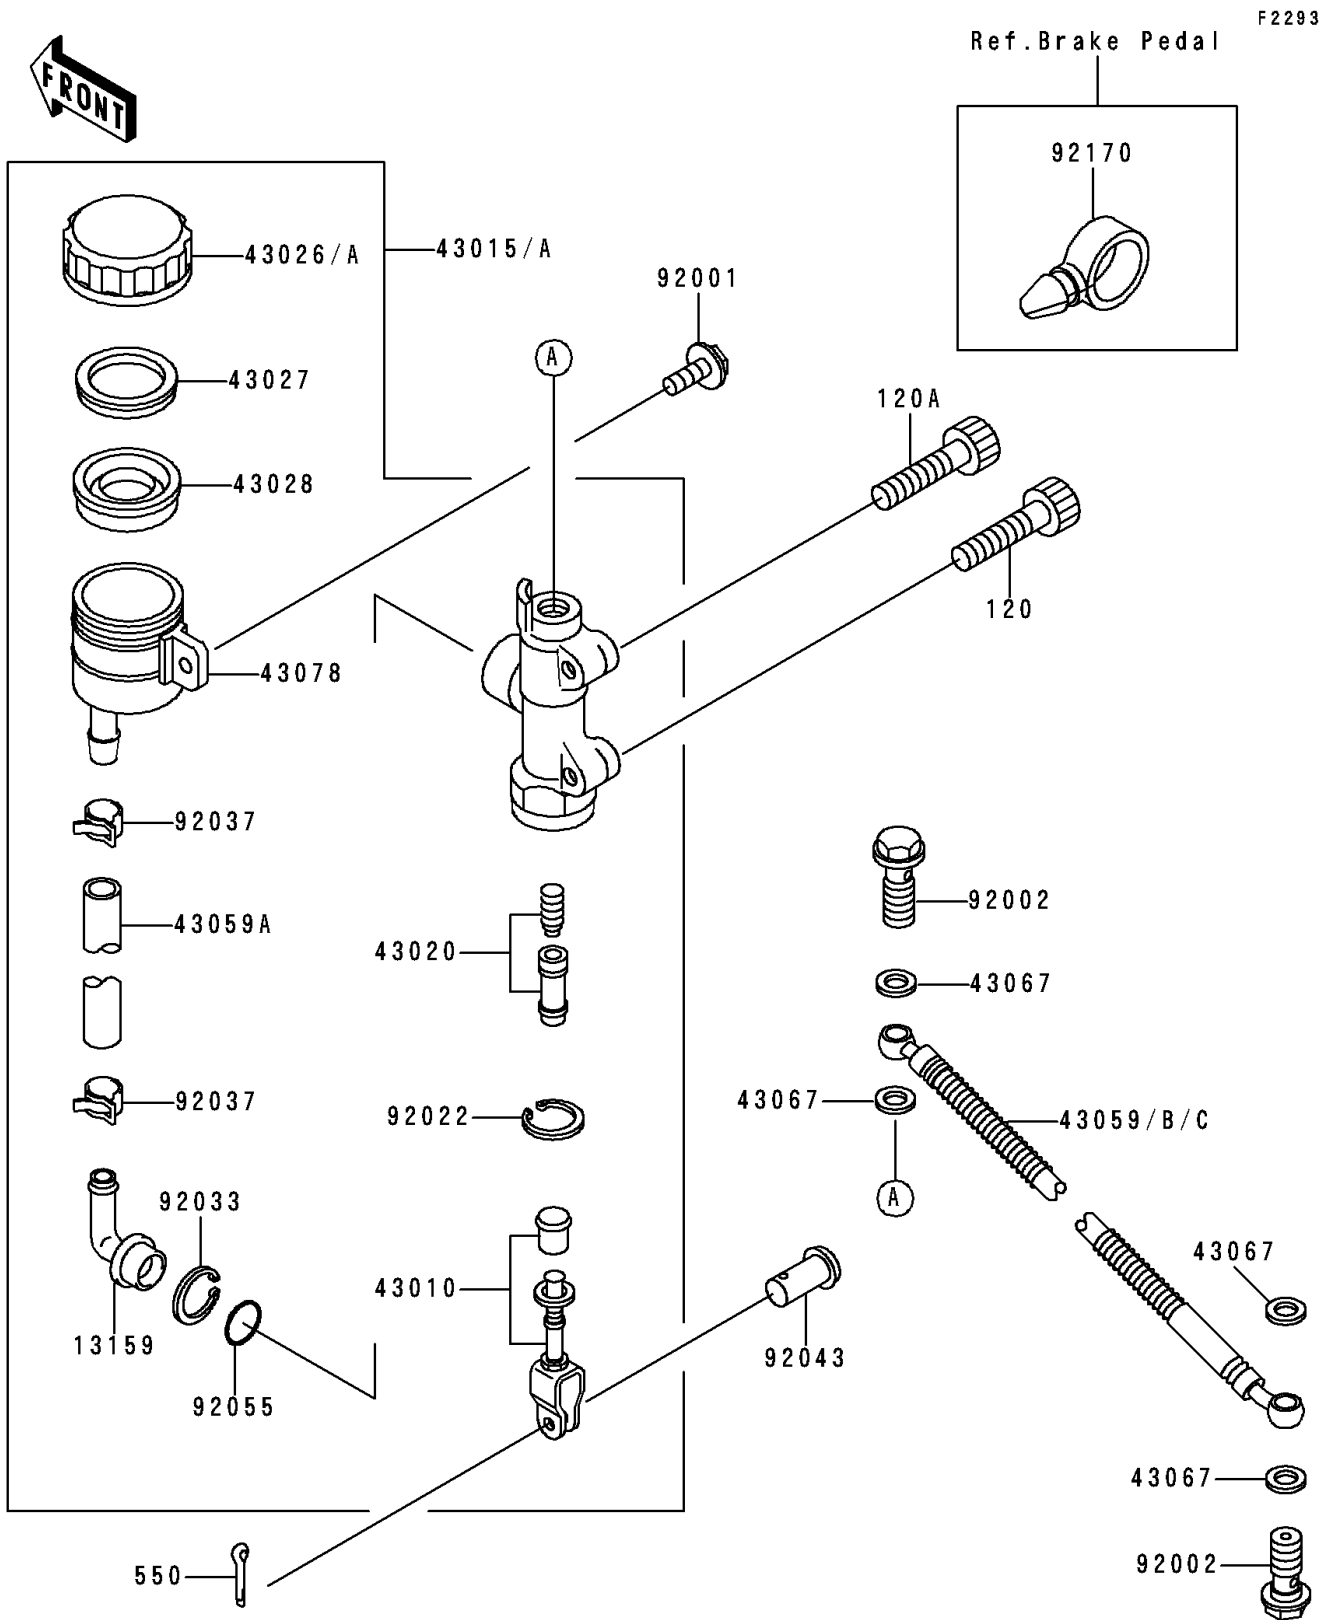

1993 Zephyr

PARTS DIAGRAM

Rear Master Cylinder

1993 Zephyr

PARTS LIST

Rear Master Cylinder

ITEM NAME

PART NUMBER

QUANTITY
