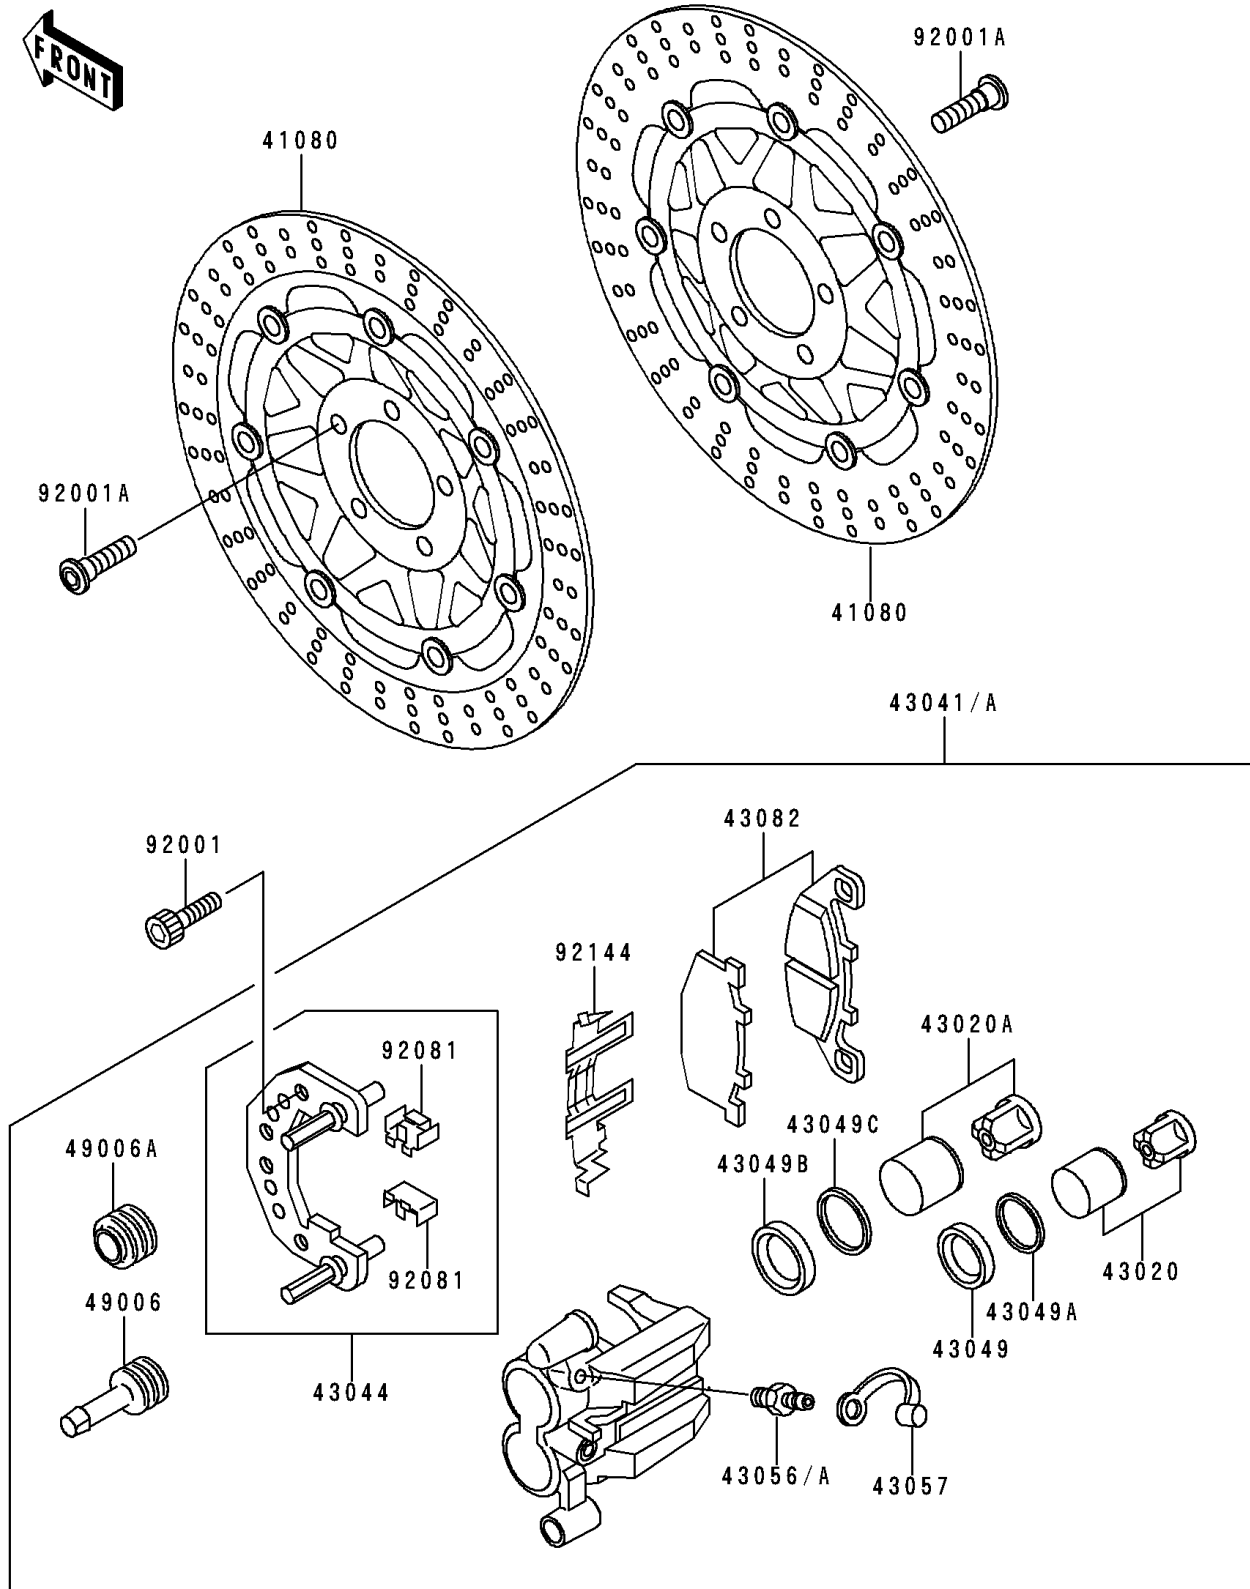

1993 Zephyr

PARTS DIAGRAM

Front Caliper(ZR550-B4)

F2292A

1993 Zephyr

PARTS LIST

Front Caliper(ZR550-B4)

Kawasaki

Let the Good Times Roll®

ITEM NAME

PART NUMBER

QUANTITY
