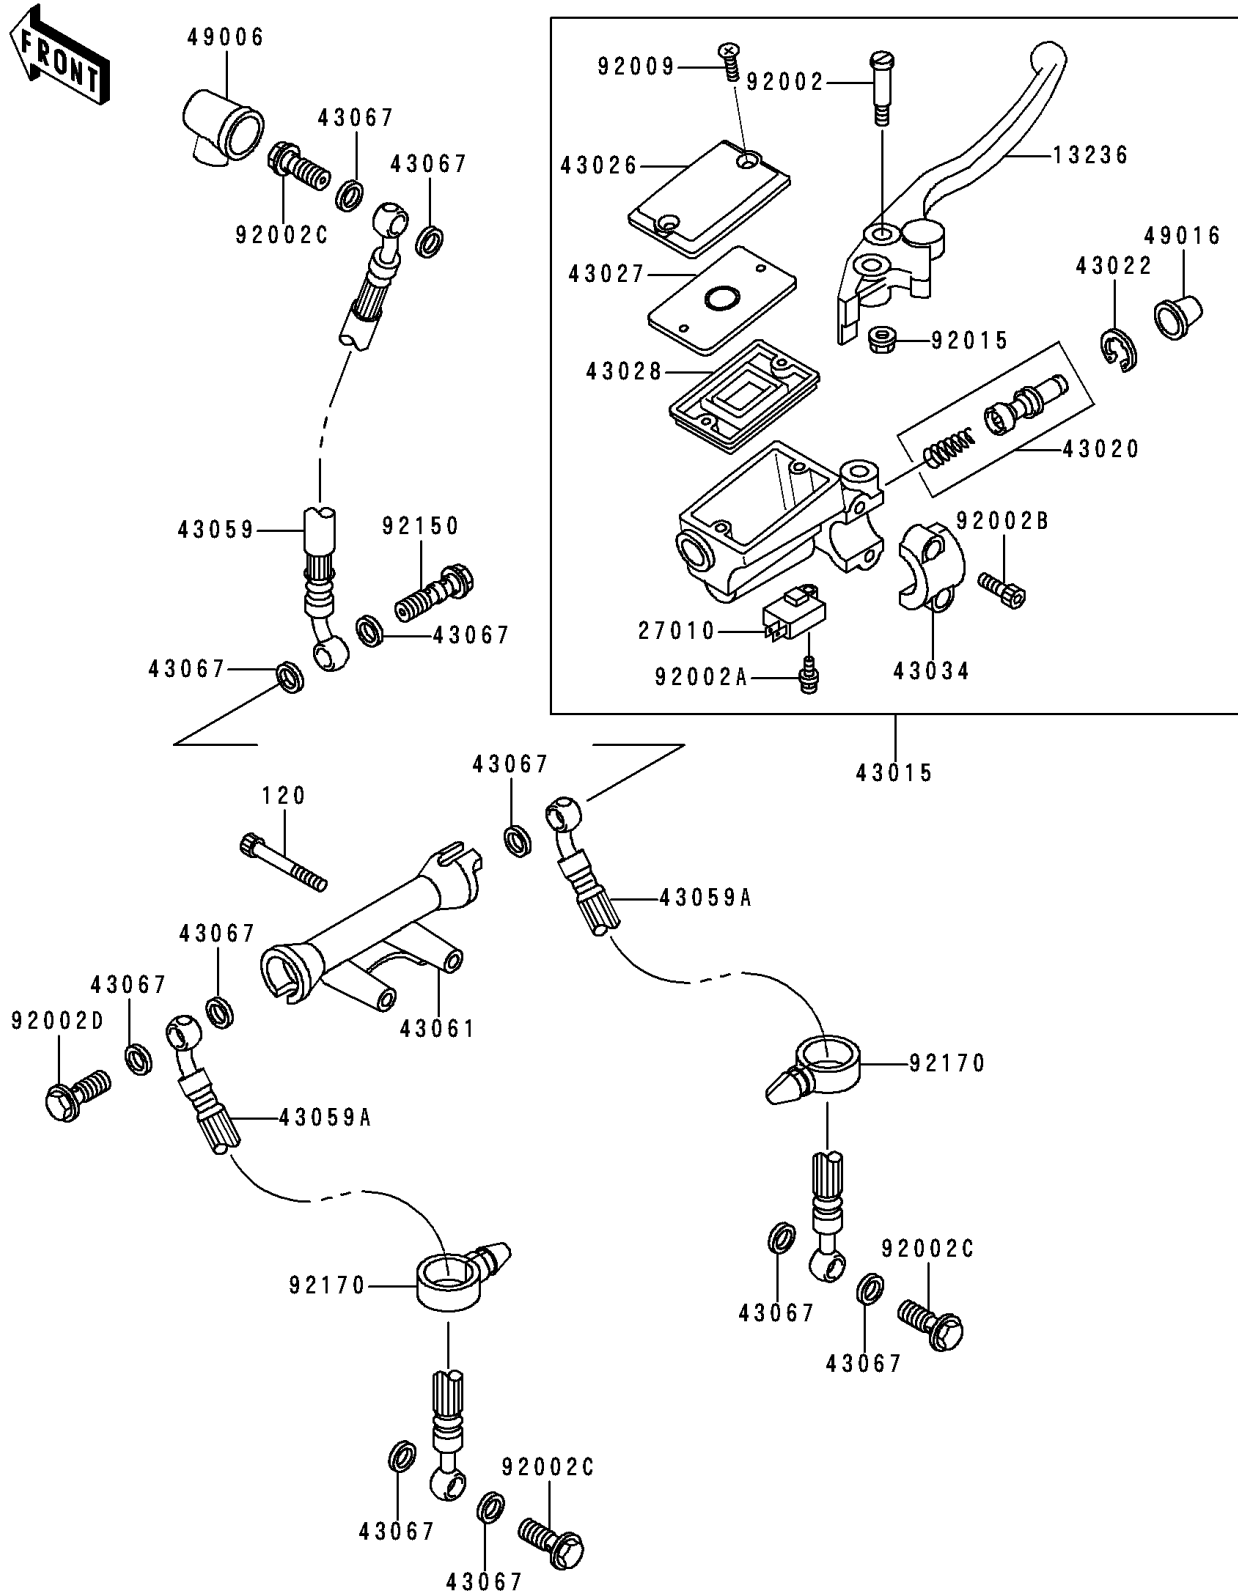

# 1993 Zephyr

## PARTS DIAGRAM

### Front Master Cylinder(ZR550-B3/B4)

F2291A

## PARTS LIST

Front Master Cylinder(ZR550-B3/B4)

**ITEM NAME**

**PART NUMBER**

**QUANTITY**

---