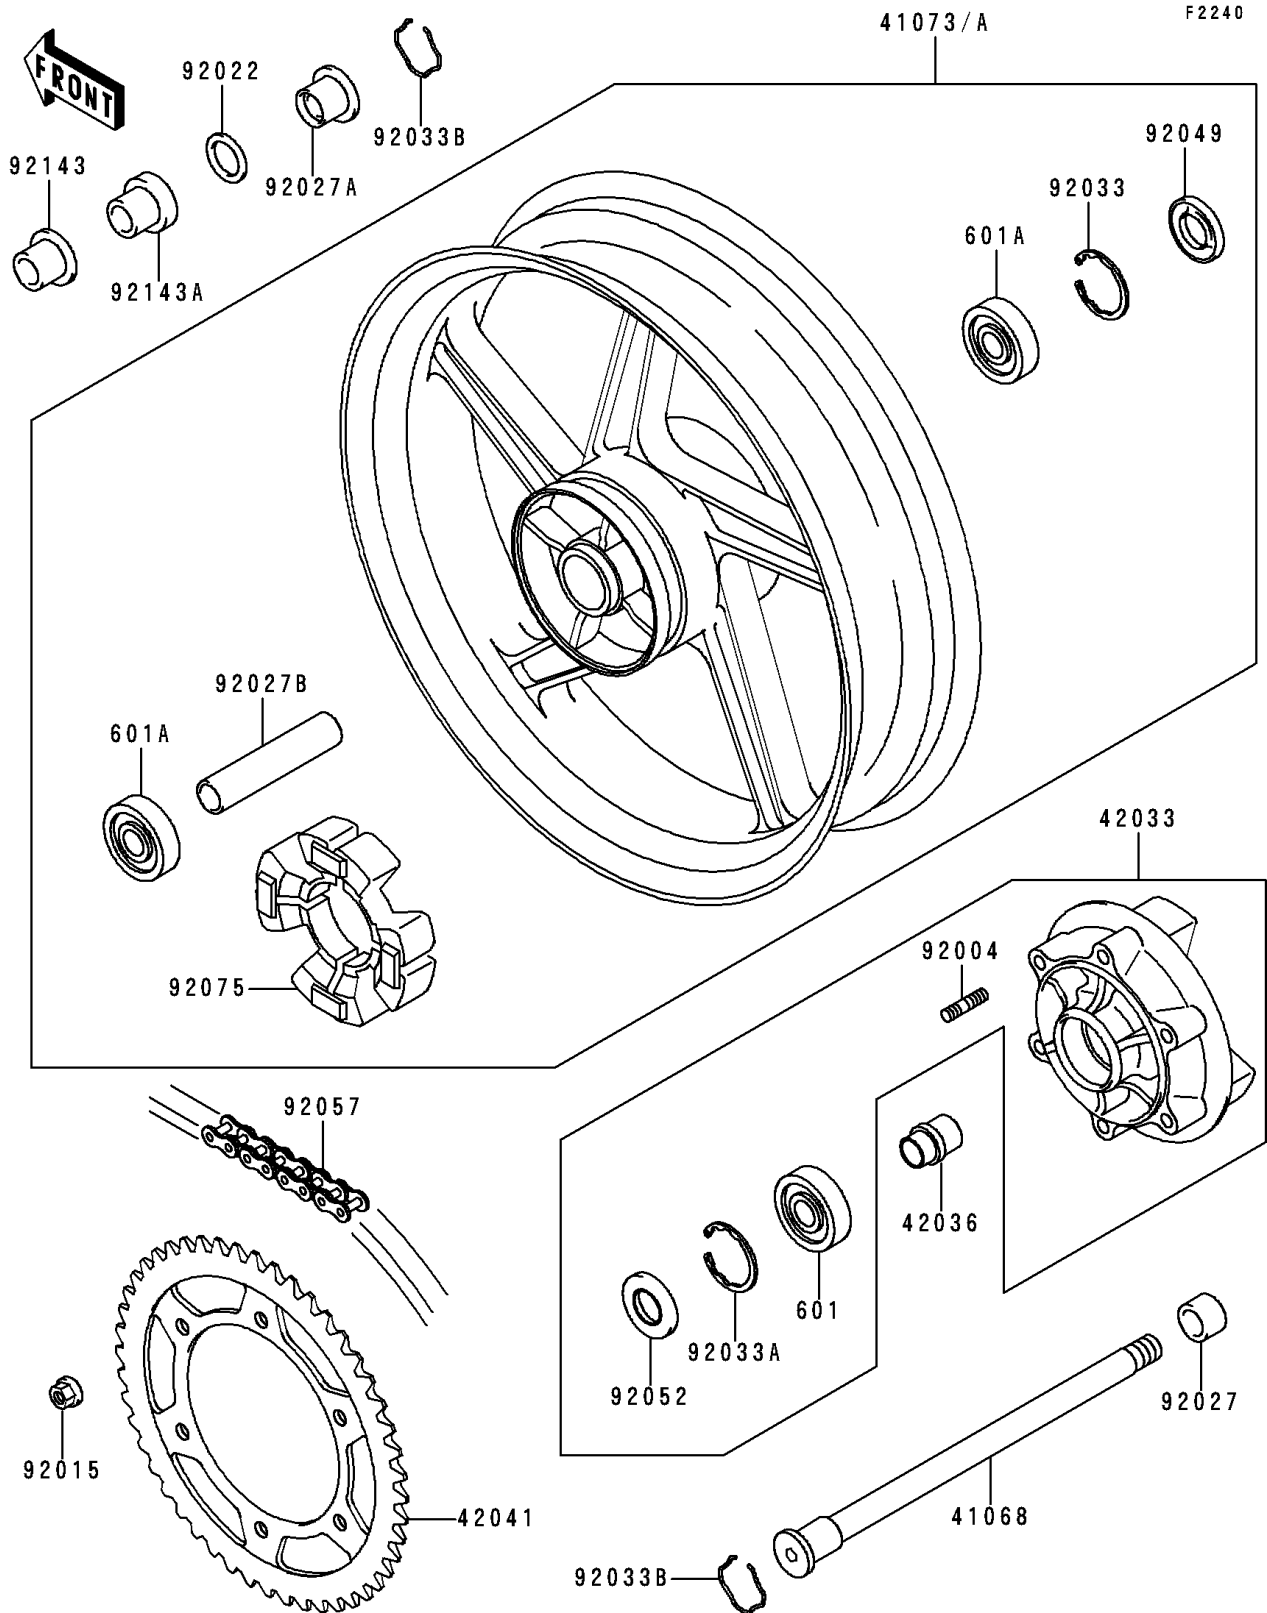

1993 Zephyr

PARTS DIAGRAM

Rear Hub

1993 Zephyr

PARTS LIST

Rear Hub

Kawasaki

Let the Good Times Roll®

ITEM NAME

PART NUMBER

QUANTITY
