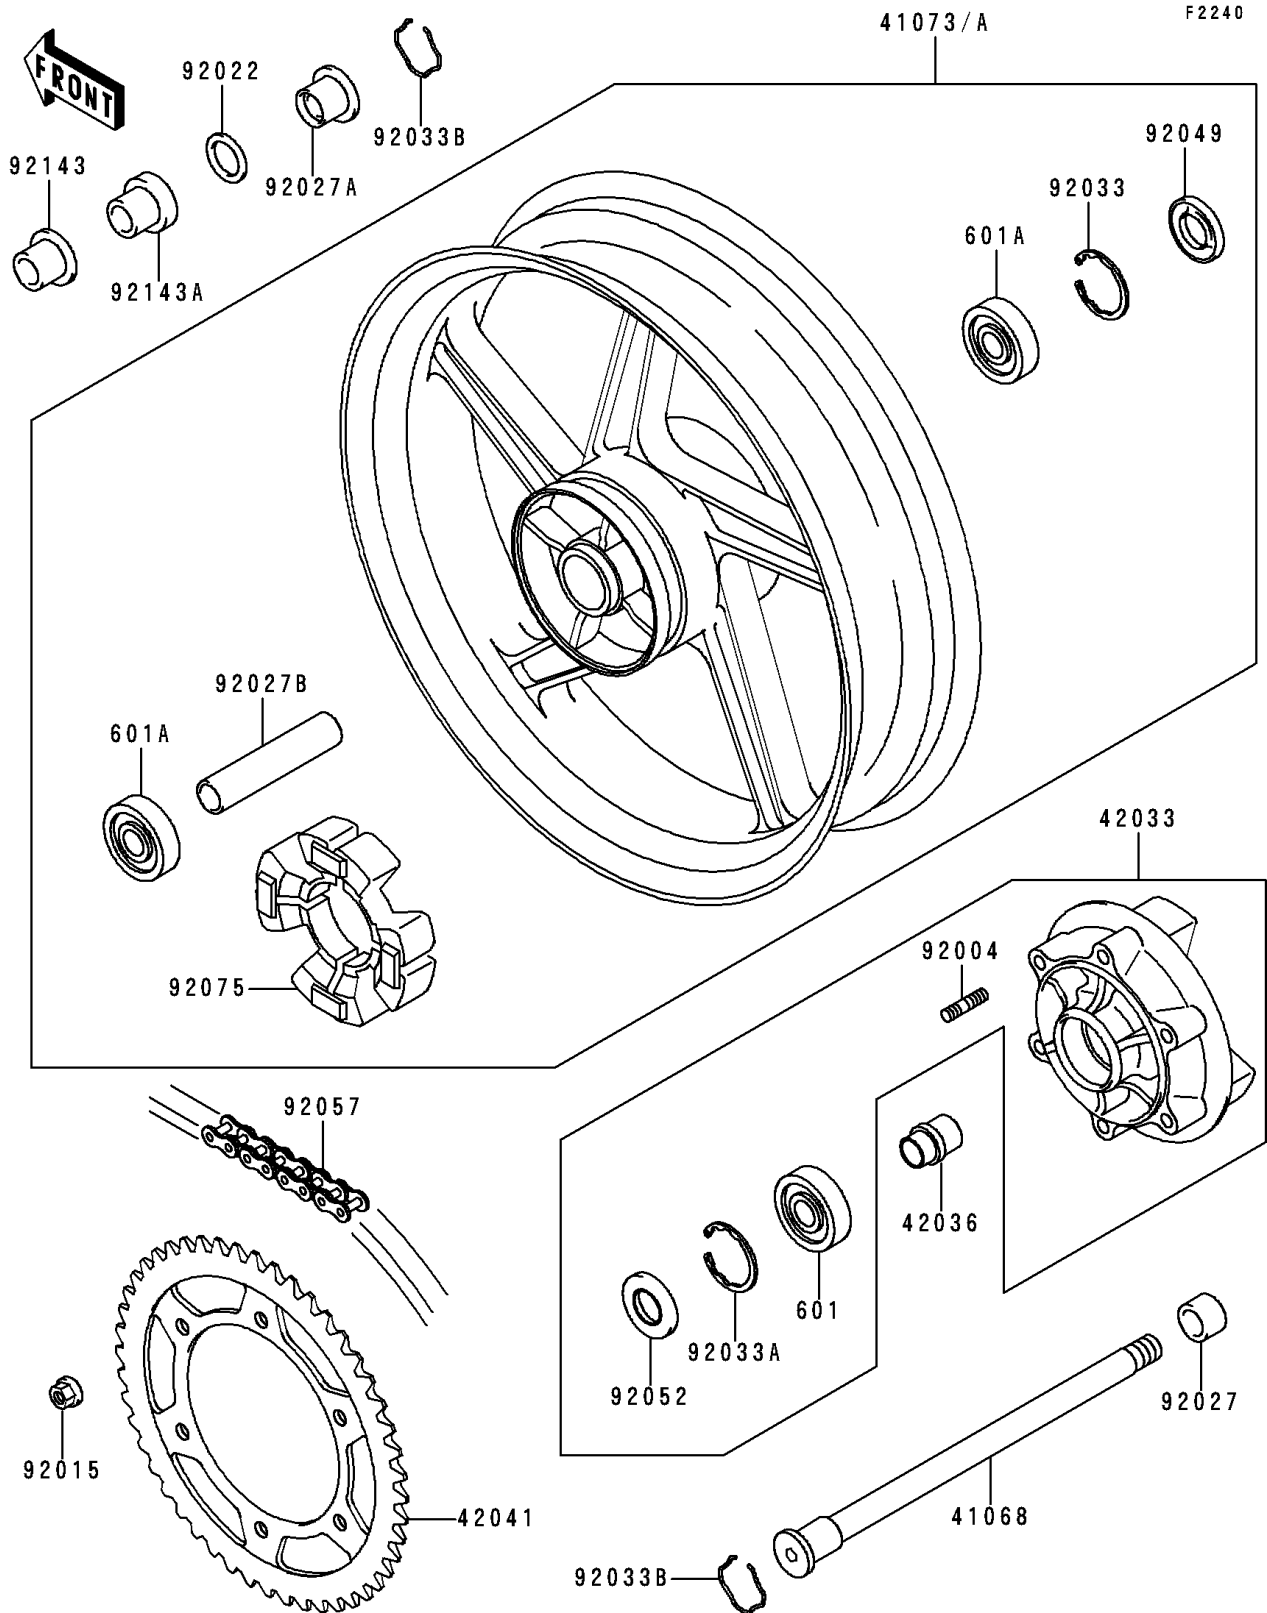

1992 Zephyr

PARTS DIAGRAM

Rear Hub

1992 Zephyr

PARTS LIST

Rear Hub

Kawasaki

Let the Good Times Roll®

ITEM NAME

PART NUMBER

QUANTITY
