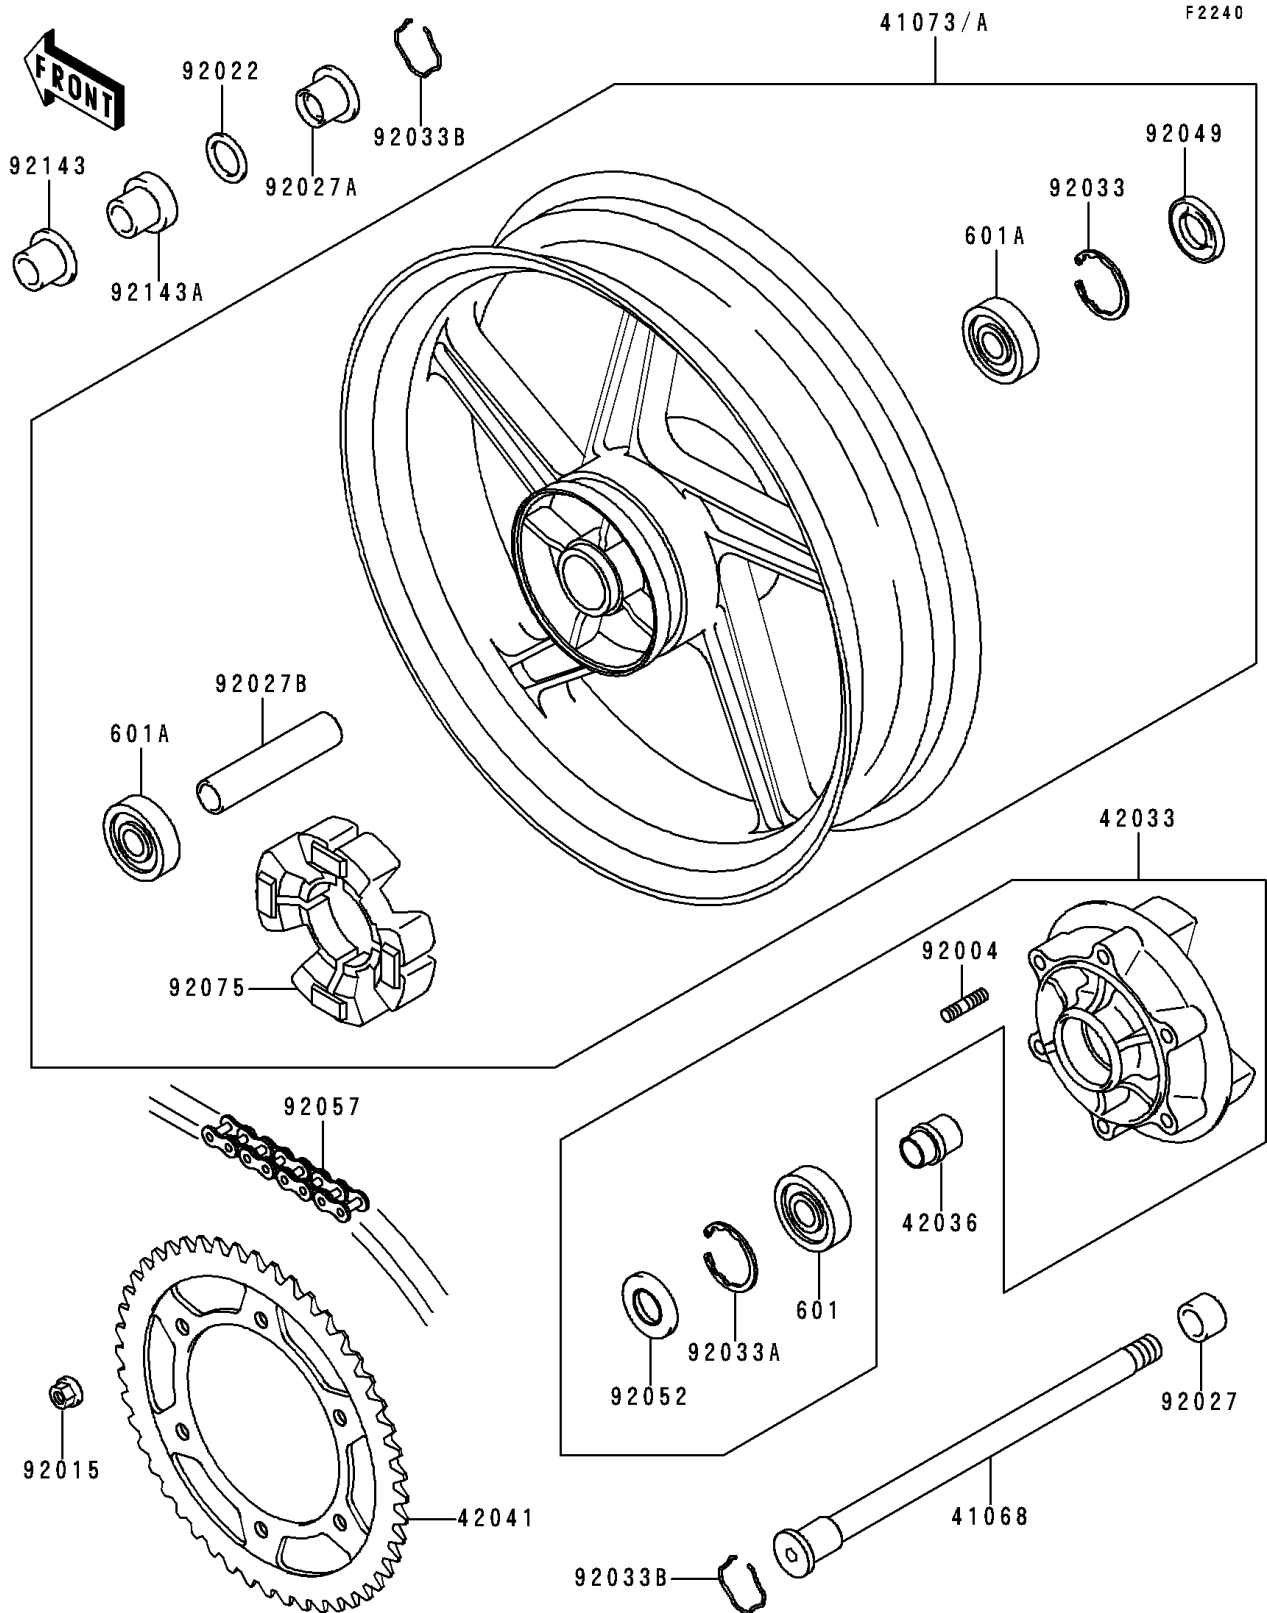

1991 Zephyr

PARTS DIAGRAM

Rear Hub

1991 Zephyr

PARTS LIST

Rear Hub

| ITEM NAME | PART NUMBER | QUANTITY |
|---|---------------|----------|
| BEARING-BALL,#6205G (Ref # 601) | 601B6205G | 1 |
| BEARING-BALL,#6303ZZC3 (Ref # 601A) | 601B6303ZZ | 2 |
| AXLE,RR (Ref # 41068) | 41068-1292 | 1 |
| WHEEL-ASSY,RR,C.GRAY+CLEAR (Ref # 41073A) | 41073-1492-JD | 1 |
| COUPLING-ASSY,RR HUB (Ref # 42033) | 42033-1114 | 1 |
| SLEEVE,RR HUB,L=26 (Ref # 42036) | 42036-1149 | 1 |
| SPROCKET-HUB,41T (Ref # 42041) | 42041-1354 | 1 |
| STUD,10X24 (Ref # 92004) | 92004-1146 | 6 |
| NUT,10MM (Ref # 92015) | 92015-1720 | 6 |
| WASHER,23X32X2.3 (Ref # 92022) | 92022-1618 | 1 |
| COLLAR,L=21 (Ref # 92027) | 92027-1661 | 1 |
| COLLAR,RR AXLE,L=28 (Ref # 92027A) | 92027-1810 | 1 |
| COLLAR,L=106 (Ref # 92027B) | 92027-1876 | 1 |
| RING-SNAP,47MM (Ref # 92033) | 92033-1042 | 1 |
| RING-SNAP,52MM (Ref # 92033A) | 92033-1043 | 1 |
| RING-SNAP,RR AXLE (Ref # 92033B) | 92033-1156 | 2 |
| SEAL-OIL,BJN28475 (Ref # 92049) | 92049-1056 | 1 |
| SEAL-OIL,TWC35527 (Ref # 92052) | 92052-006 | 1 |
| CHAIN,DRIVE,EK520MV-O2X108L (Ref # 92057) | 92057-1324 | 1 |
| DAMPER,SHOCK,RR HUB (Ref # 92075) | 92075-1687 | 1 |
| COLLAR,RR AXLE,L=26 (Ref # 92143) | 92143-1210 | 1 |
| COLLAR,SPROCKT (Ref # 92143A) | 92143-1348 | 1 |