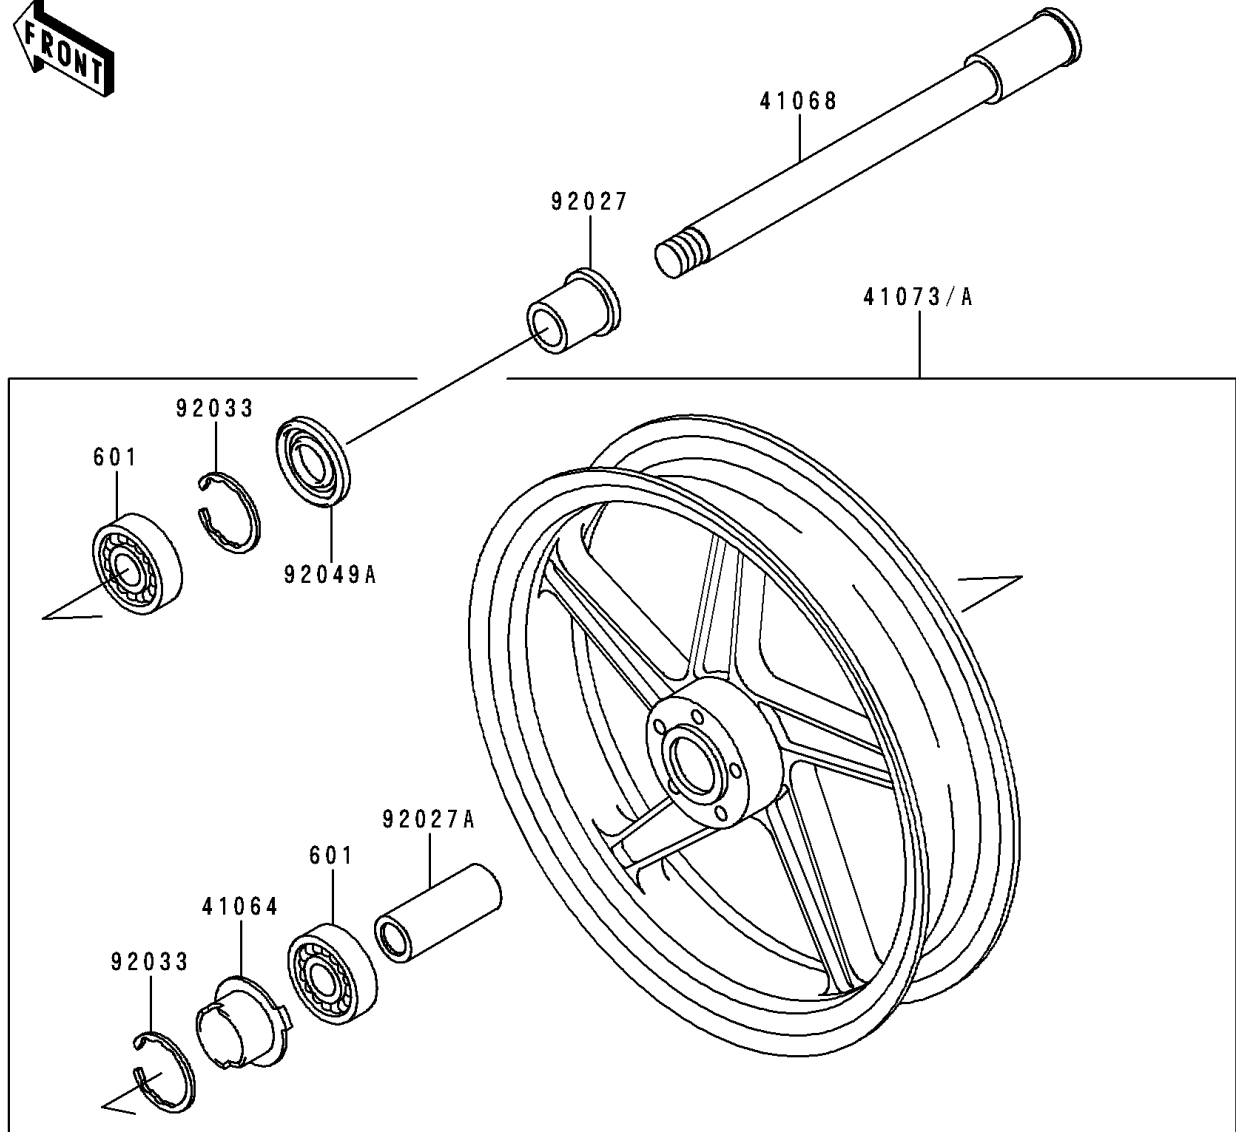

1993 Zephyr

PARTS DIAGRAM

Front Hub

F2230

1993 Zephyr

PARTS LIST

Front Hub

ITEM NAME

PART NUMBER

QUANTITY
