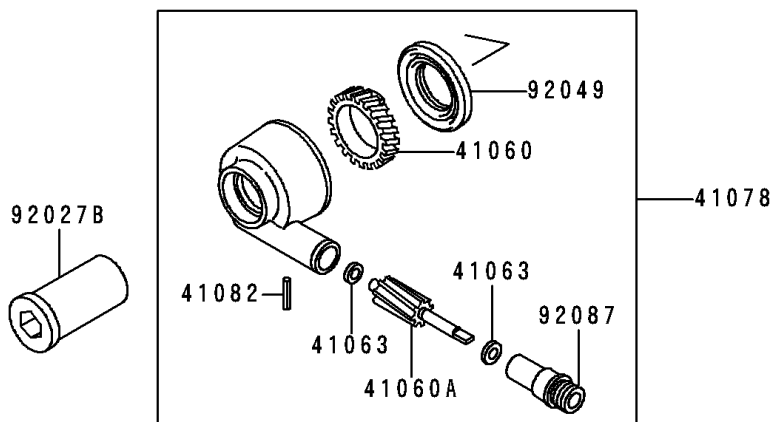

1993 Zephyr

PARTS DIAGRAM

Front Hub

F2230

1993 Zephyr

PARTS LIST

Front Hub

ITEM NAME

PART NUMBER

QUANTITY
