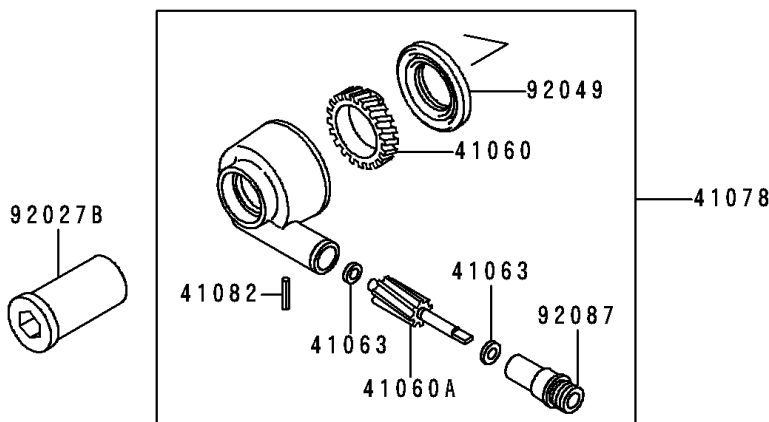

1991 Zephyr

PARTS DIAGRAM

Front Hub

F2230

1991 Zephyr

PARTS LIST

Front Hub

ITEM NAME	PART NUMBER	QUANTITY
BEARING-BALL,#6302UG (Ref # 601)	601B6302UG	2
GEAR-METER SCREW,24T (Ref # 41060)	41060-1025	1
GEAR-METER SCREW,9T (Ref # 41060A)	41060-1035	1
WASHER,5.1X9X0.4 (Ref # 41063)	41063-001	2
RECEIVER-SPEEDOMETER (Ref # 41064)	41064-1006	1
AXLE,FR (Ref # 41068)	41068-1164	1
WHEEL-ASSY,FR,C.GRAY+CLEAR (Ref # 41073A)	41073-1491-JD	1
CASE-ASSY-METER GEAR (Ref # 41078)	41078-1057	1
PIN,SPRING (Ref # 41082)	41082-001	1
COLLAR,L=30 (Ref # 92027)	92027-1225	1
COLLAR,L=71 (Ref # 92027A)	92027-1725	1
COLLAR,FR AXLE,L=36.5 (Ref # 92027B)	92027-1726	1
RING-SNAP,42MM (Ref # 92033)	92033-1041	2
SEAL-OIL,BJN30427-C3 (Ref # 92049)	92049-1057	1
SEAL-OIL,BJN22425 (Ref # 92049A)	92049-1058	1
BUSHING-METER GEAR (Ref # 92087)	92087-1002	1