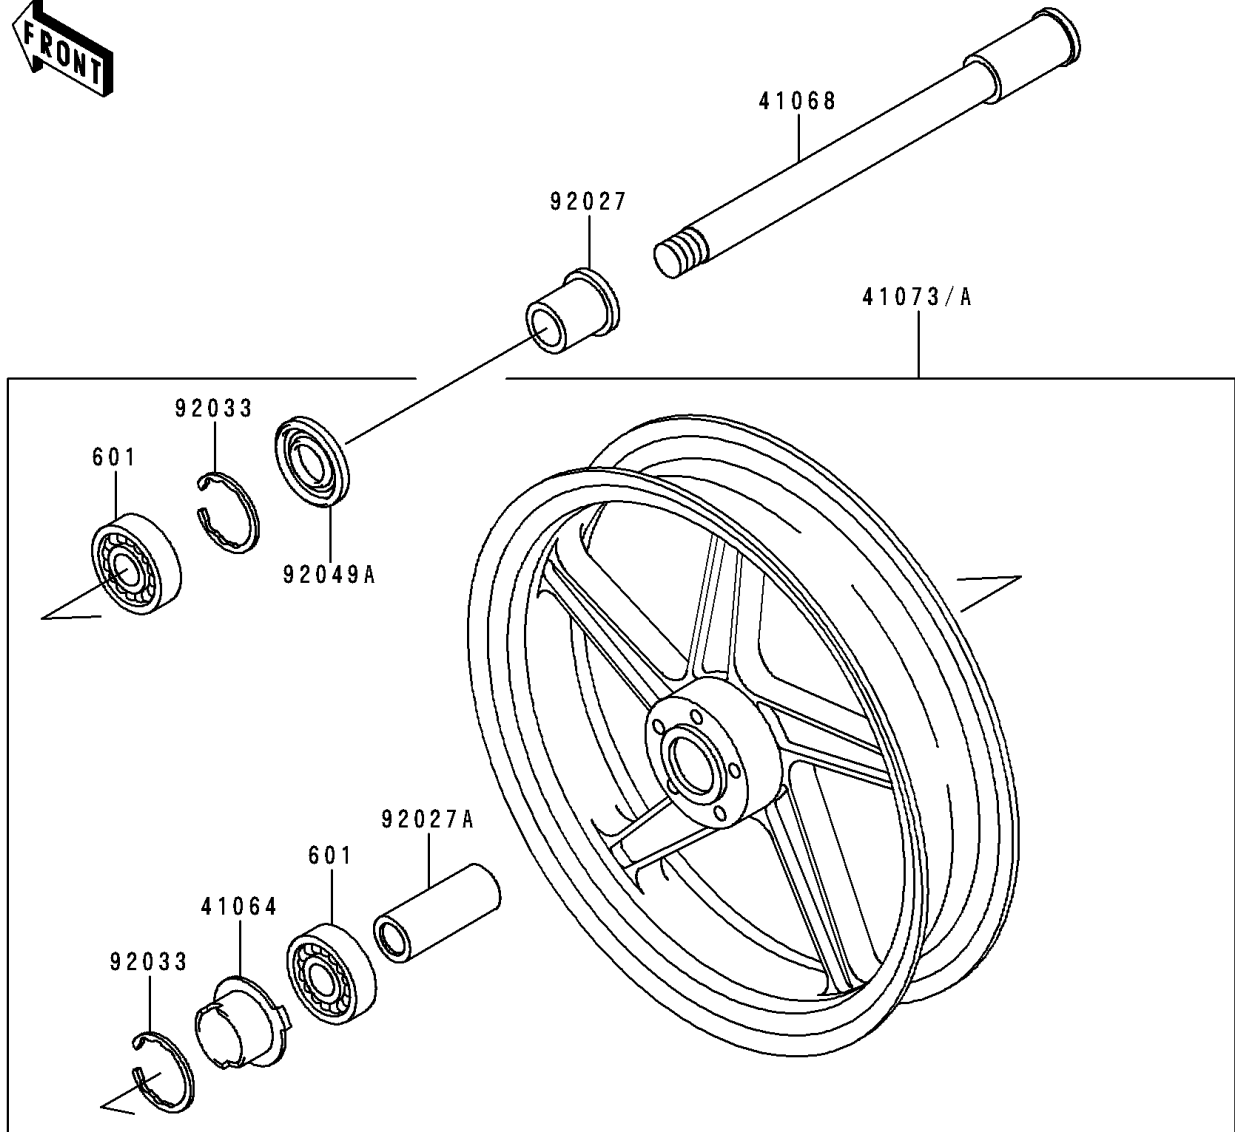

1991 Zephyr

PARTS DIAGRAM

Front Hub

F2230

1991 Zephyr

PARTS LIST

Front Hub

ITEM NAME	PART NUMBER	QUANTITY
BEARING-BALL,#6302UG (Ref # 601)	601B6302UG	2
GEAR-METER SCREW,24T (Ref # 41060)	41060-1025	1
GEAR-METER SCREW,9T (Ref # 41060A)	41060-1035	1
WASHER,5.1X9X0.4 (Ref # 41063)	41063-001	2
RECEIVER-SPEEDOMETER (Ref # 41064)	41064-1006	1
AXLE,FR (Ref # 41068)	41068-1164	1
WHEEL-ASSY,FR,C.GRAY+CLEAR (Ref # 41073A)	41073-1491-JD	1
CASE-ASSY-METER GEAR (Ref # 41078)	41078-1057	1
PIN,SPRING (Ref # 41082)	41082-001	1
COLLAR,L=30 (Ref # 92027)	92027-1225	1
COLLAR,L=71 (Ref # 92027A)	92027-1725	1
COLLAR,FR AXLE,L=36.5 (Ref # 92027B)	92027-1726	1
RING-SNAP,42MM (Ref # 92033)	92033-1041	2
SEAL-OIL,BJN30427-C3 (Ref # 92049)	92049-1057	1
SEAL-OIL,BJN22425 (Ref # 92049A)	92049-1058	1
BUSHING-METER GEAR (Ref # 92087)	92087-1002	1