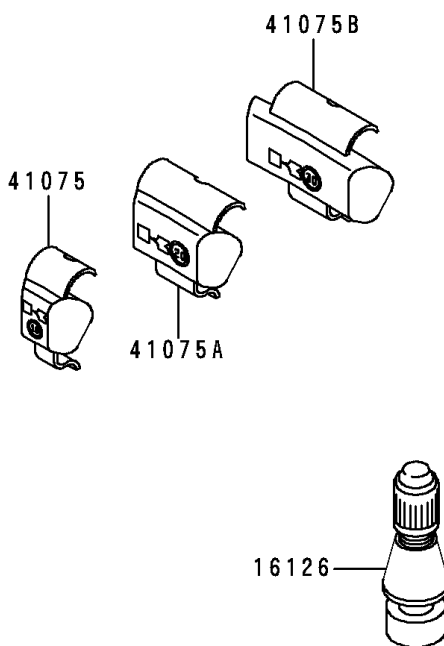

1991 Zephyr

PARTS DIAGRAM

Tire

F2210

1991 Zephyr

PARTS LIST

Tire

ITEM NAME	PART NUMBER	QUANTITY
VALVE,TIRE (Ref # 16126)	16126-1140	2
TIRE,FR,110/80-17 57H,G547E(BS (Ref # 41002)	41002-1834	1
TIRE,RR,140/70-18 67H,G548F(BS (Ref # 41002A)	41002-1835	1
BALANCER-WHEEL,10G,SILVER (Ref # 41075)	41075-1014	AR
BALANCER-WHEEL,20G,SILVER (Ref # 41075A)	41075-1015	AR
BALANCER-WHEEL,30G,SILVER (Ref # 41075B)	41075-1016	AR