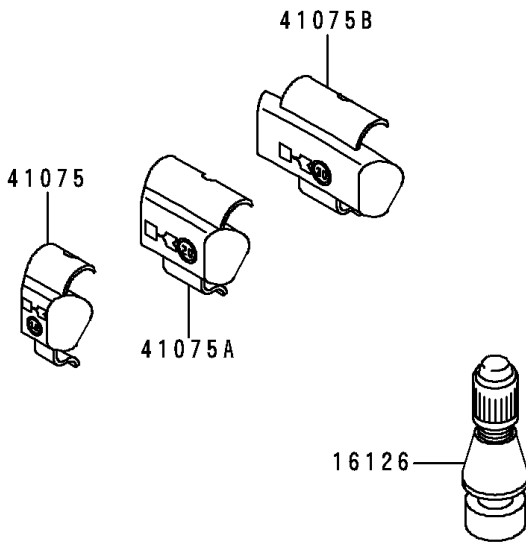

1991 Zephyr

PARTS DIAGRAM

Tire

F2210

1991 Zephyr

PARTS LIST

Tire

ITEM NAME	PART NUMBER	QUANTITY
VALVE,TIRE (Ref # 16126)	16126-1140	2
TIRE,FR,110/80-17 57H,G547E(BS (Ref # 41002)	41002-1834	1
TIRE,RR,140/70-18 67H,G548F(BS (Ref # 41002A)	41002-1835	1
BALANCER-WHEEL,10G,SILVER (Ref # 41075)	41075-1014	AR
BALANCER-WHEEL,20G,SILVER (Ref # 41075A)	41075-1015	AR
BALANCER-WHEEL,30G,SILVER (Ref # 41075B)	41075-1016	AR