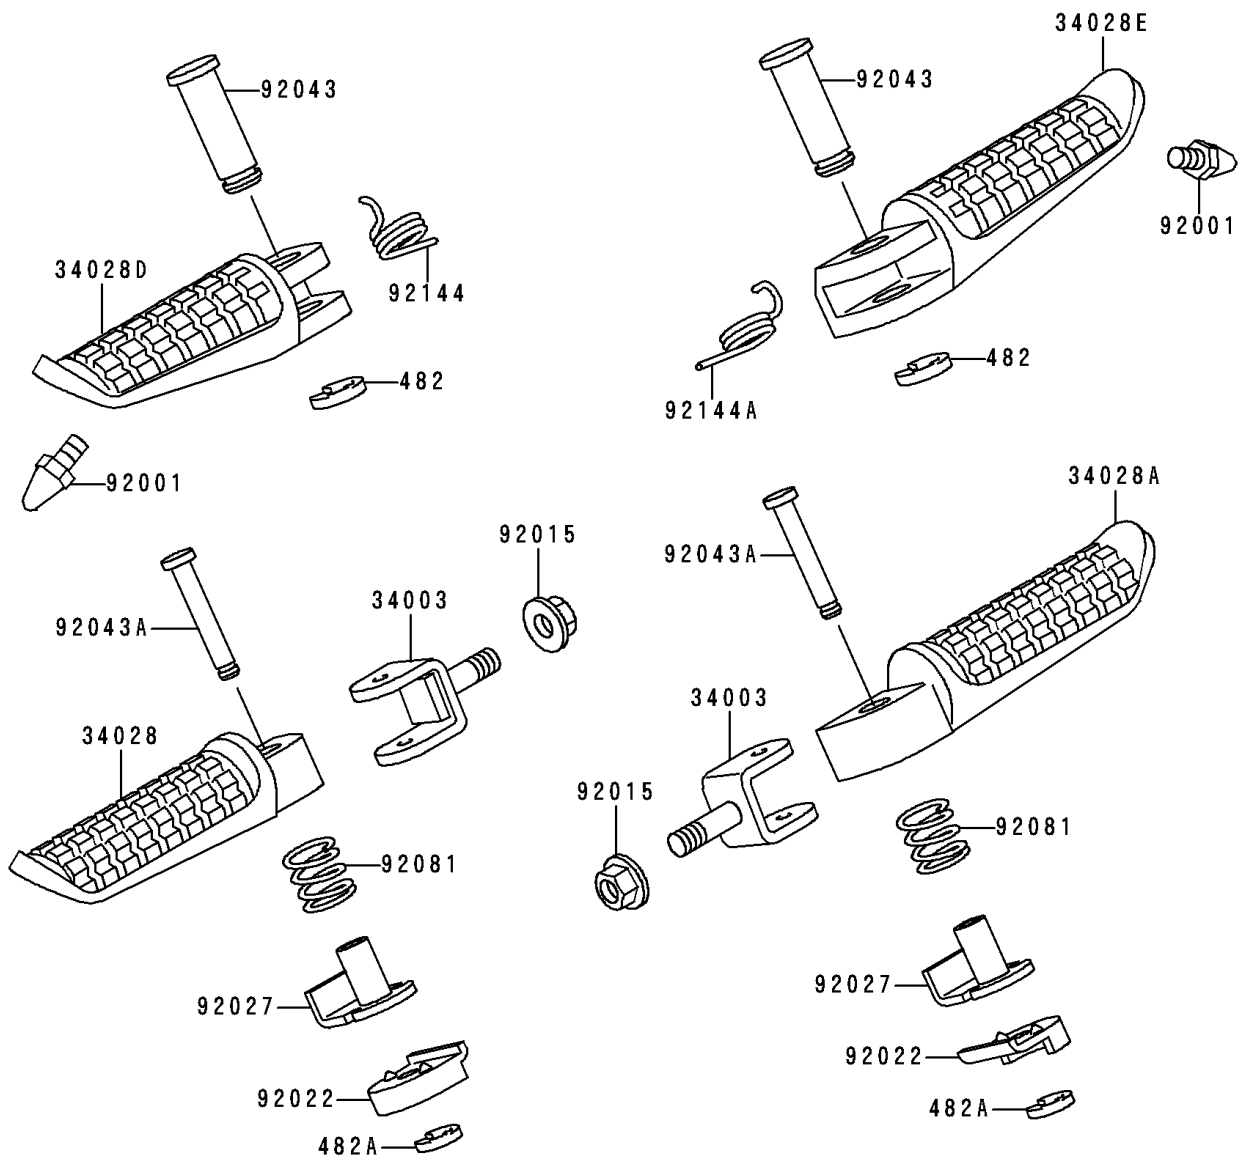

1993 Zephyr

PARTS DIAGRAM

Step

FRONT

('90)

F2160

1993 Zephyr

PARTS LIST

Step

ITEM NAME

PART NUMBER

QUANTITY
