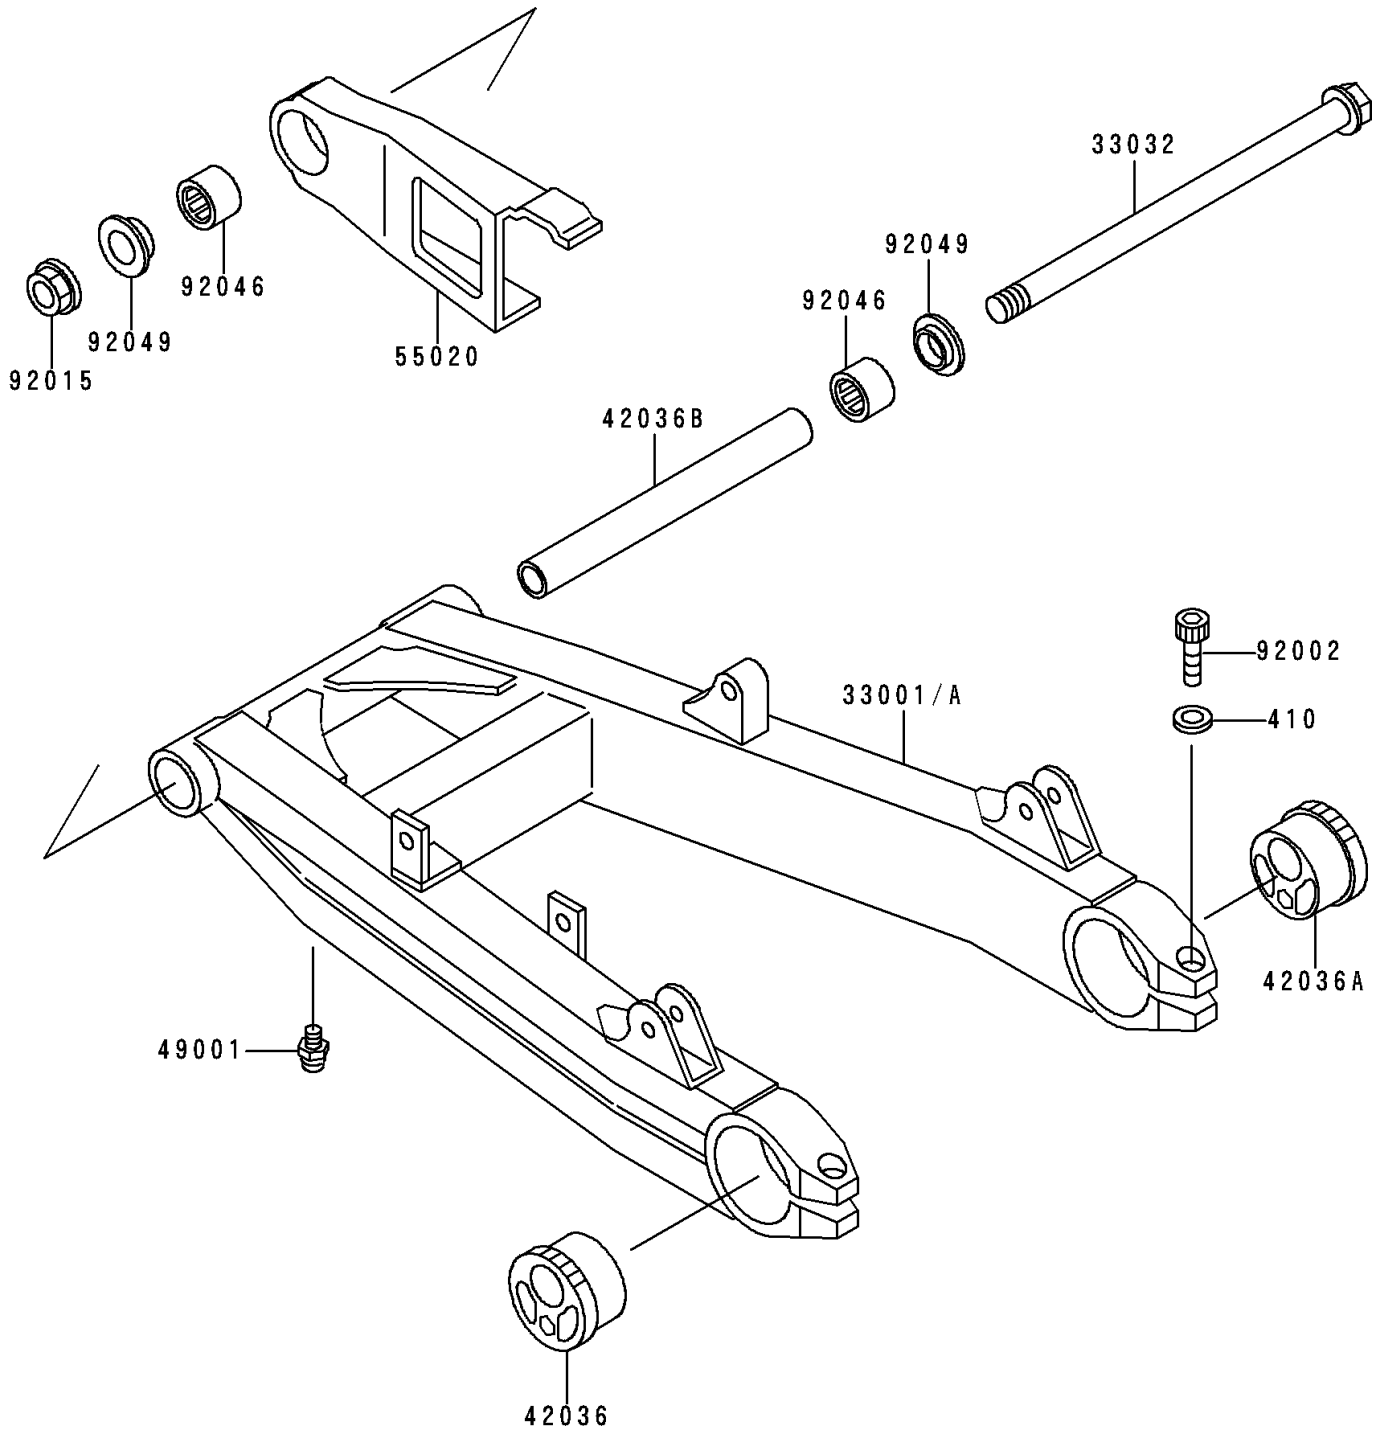

1993 Zephyr

PARTS DIAGRAM

Swing Arm

F2141

1993 Zephyr

PARTS LIST

Swing Arm

Kawasaki

Let the Good Times Roll®

ITEM NAME

PART NUMBER

QUANTITY
