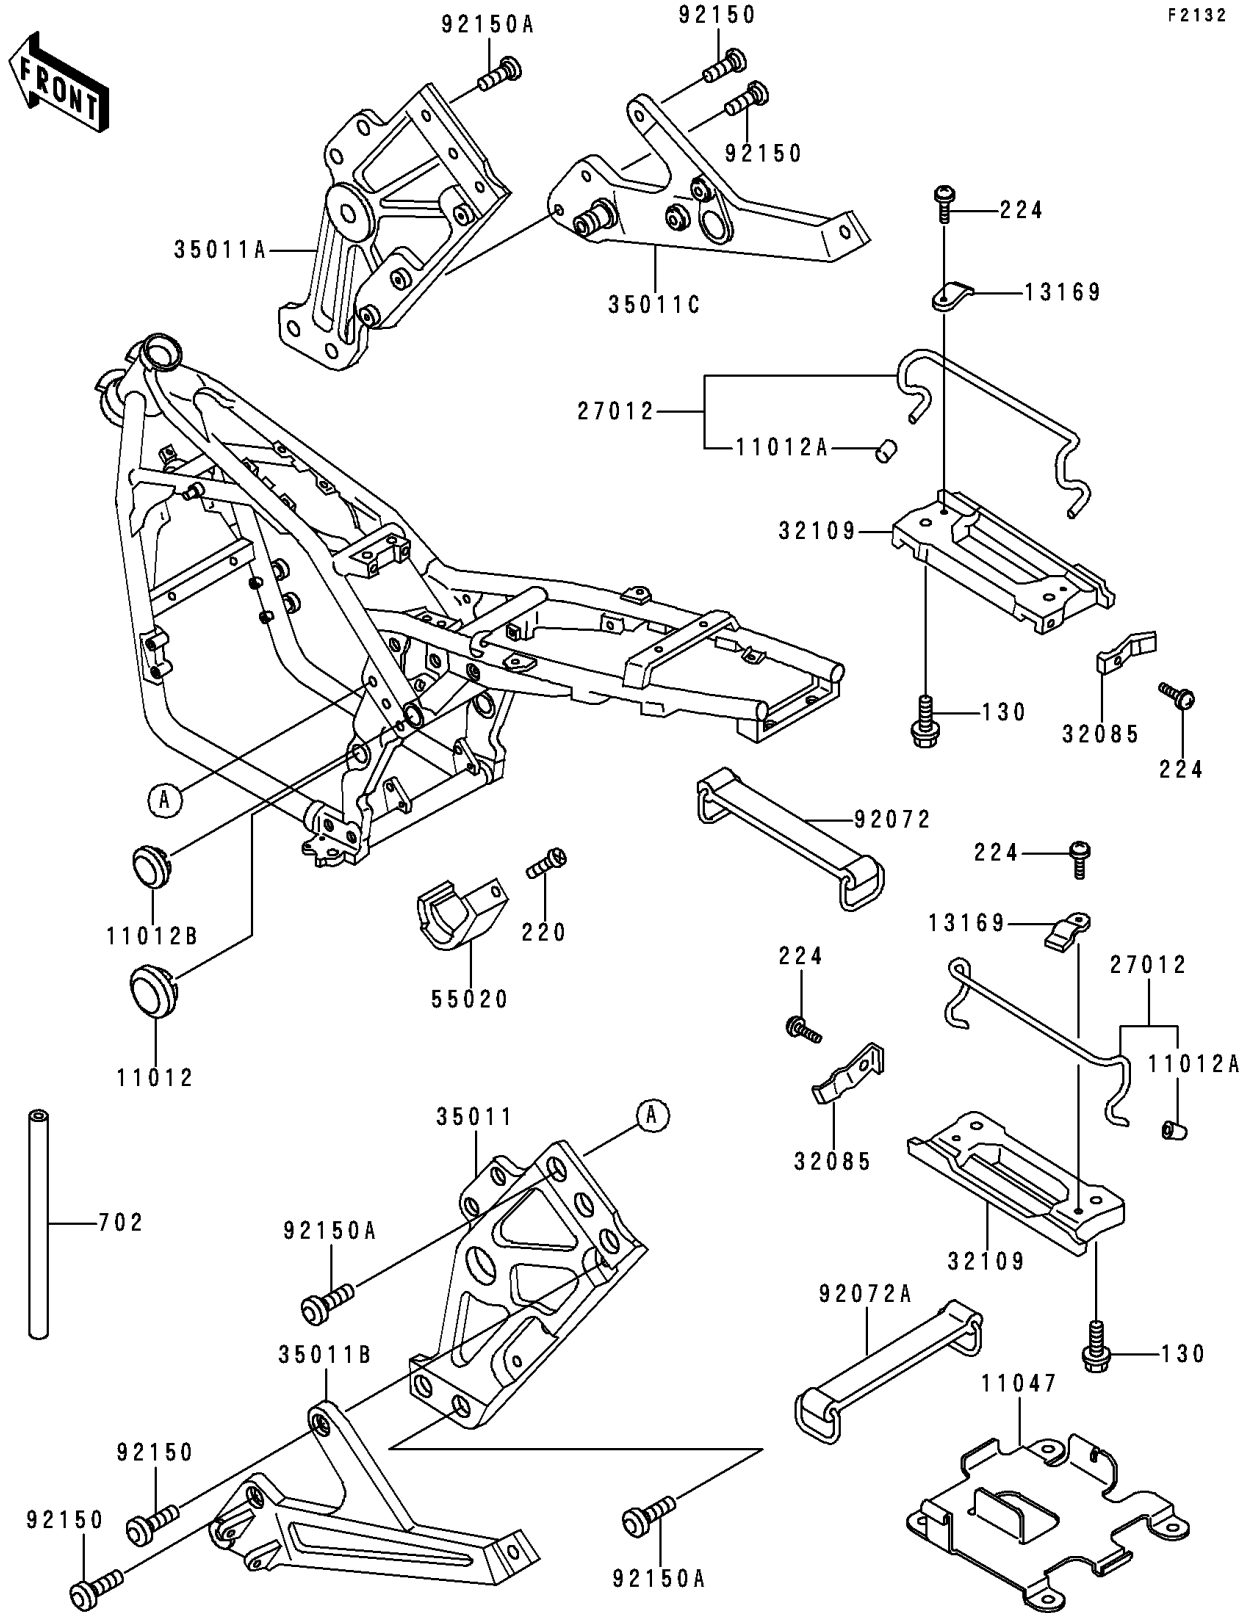

1993 Zephyr

PARTS DIAGRAM

Battery Case

F2132

1993 Zephyr

PARTS LIST

Battery Case

Kawasaki

Let the Good Times Roll®

ITEM NAME

PART NUMBER

QUANTITY
