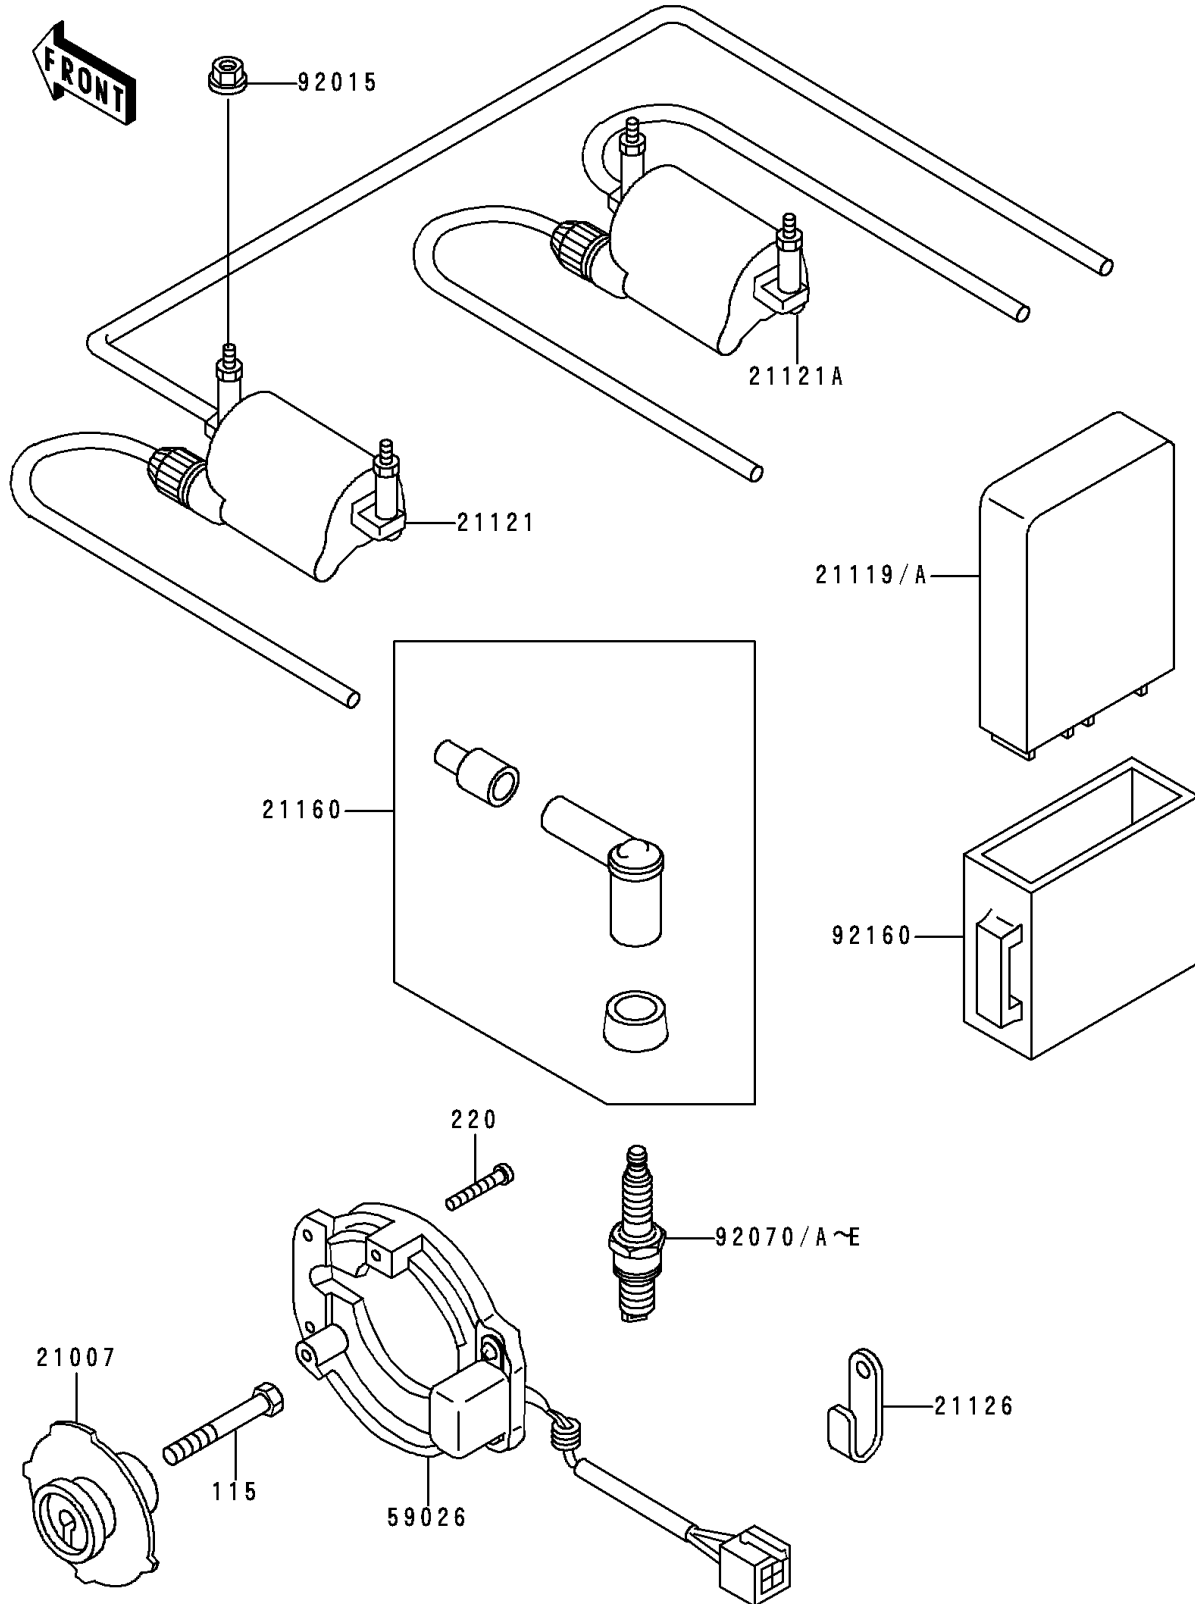

1993 Zephyr

PARTS DIAGRAM

Ignition Coil

E1830

1993 Zephyr

PARTS LIST

Ignition Coil

Kawasaki

Let the Good Times Roll®

ITEM NAME

PART NUMBER

QUANTITY
