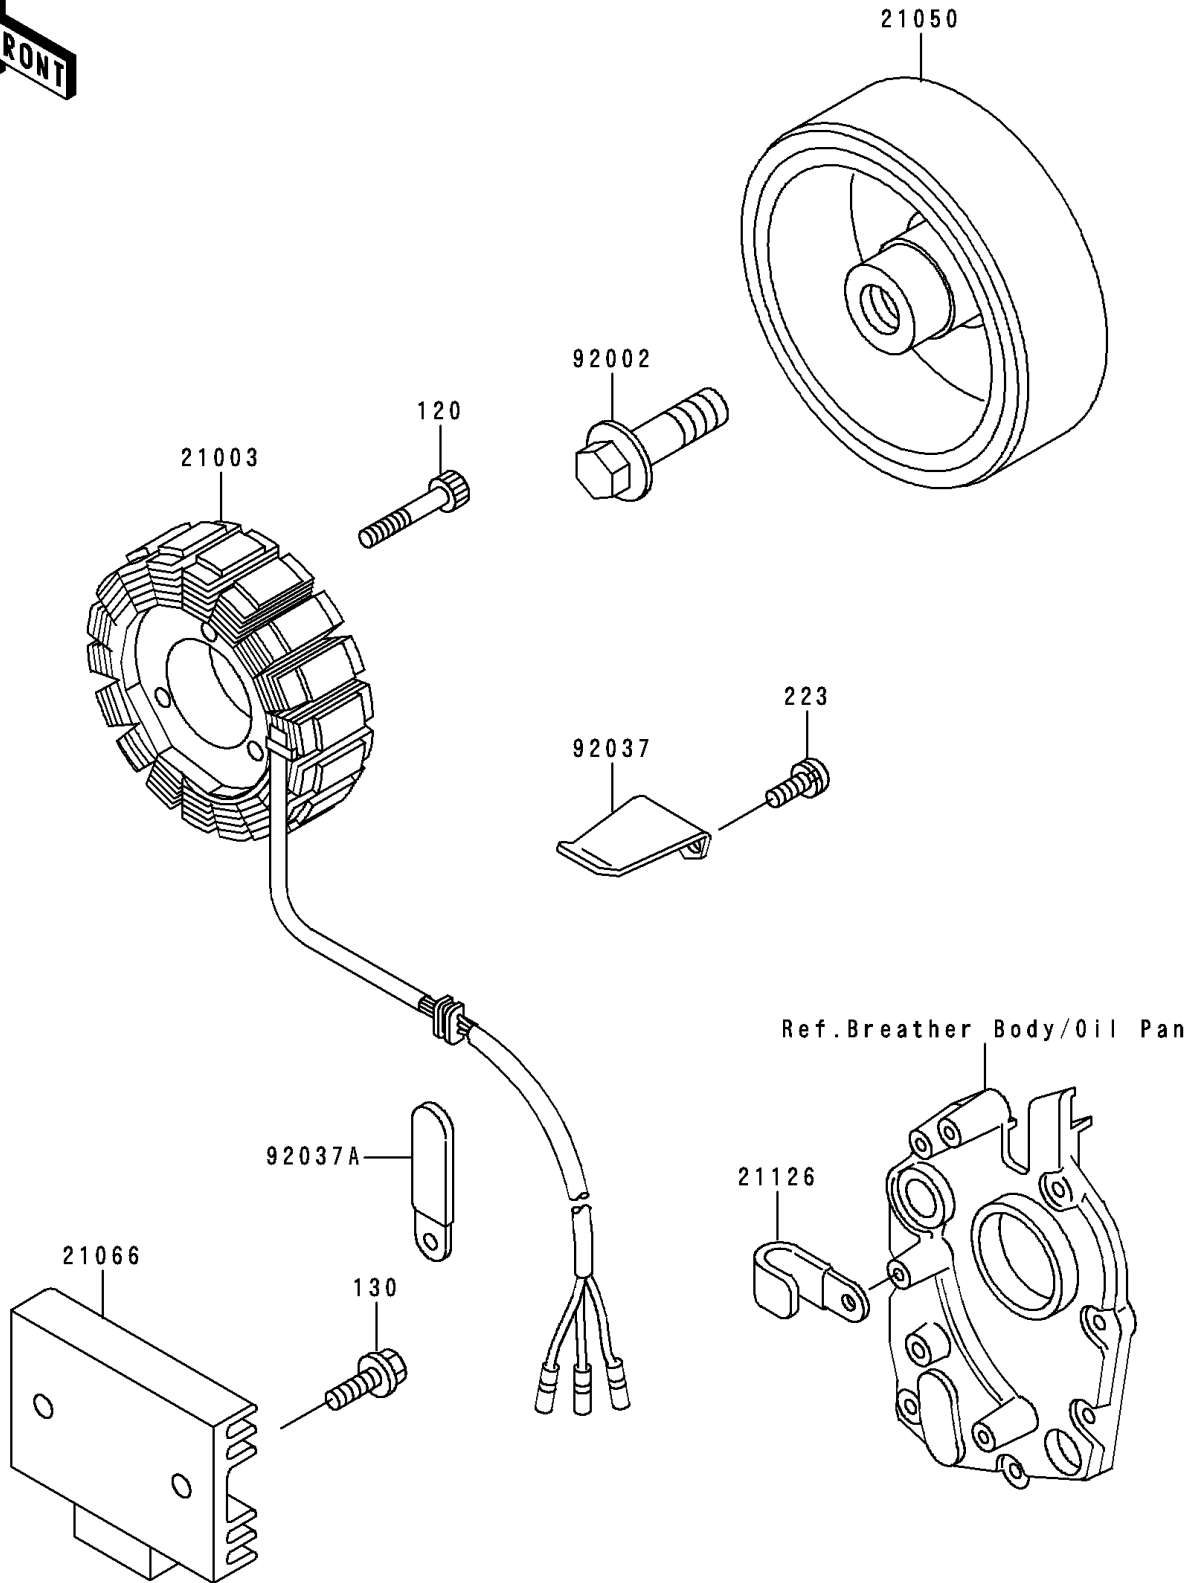

1991 Zephyr

PARTS DIAGRAM

Generator

E1810

1991 Zephyr

PARTS LIST

Generator

Kawasaki

Let the Good Times Roll®

| ITEM NAME | PART NUMBER | QUANTITY |
|-------------------------------------|-------------|----------|
| BOLT-SOCKET,6X28 (Ref # 120) | 120P0628 | 3 |
| BOLT-FLANGED,6X20 (Ref # 130) | 130B0620 | 2 |
| SCREW-PAN-WS-CROS (Ref # 223) | 223B0512 | 2 |
| STATOR (Ref # 21003) | 21003-1256 | 1 |
| FLYWHEEL (Ref # 21050) | 21050-1159 | 1 |
| REGULATOR-VOLTAGE (Ref # 21066) | 21066-1038 | 1 |
| CLAMP,WIRING HARNESS (Ref # 21126) | 21126-008 | 2 |
| BOLT,FLANGED,10X40 (Ref # 92002) | 92002-1296 | 1 |
| CLAMP,GENERATOR LEAD (Ref # 92037) | 92037-1122 | 1 |
| CLAMP,WIRING HARNESS (Ref # 92037A) | 92037-1539 | 1 |