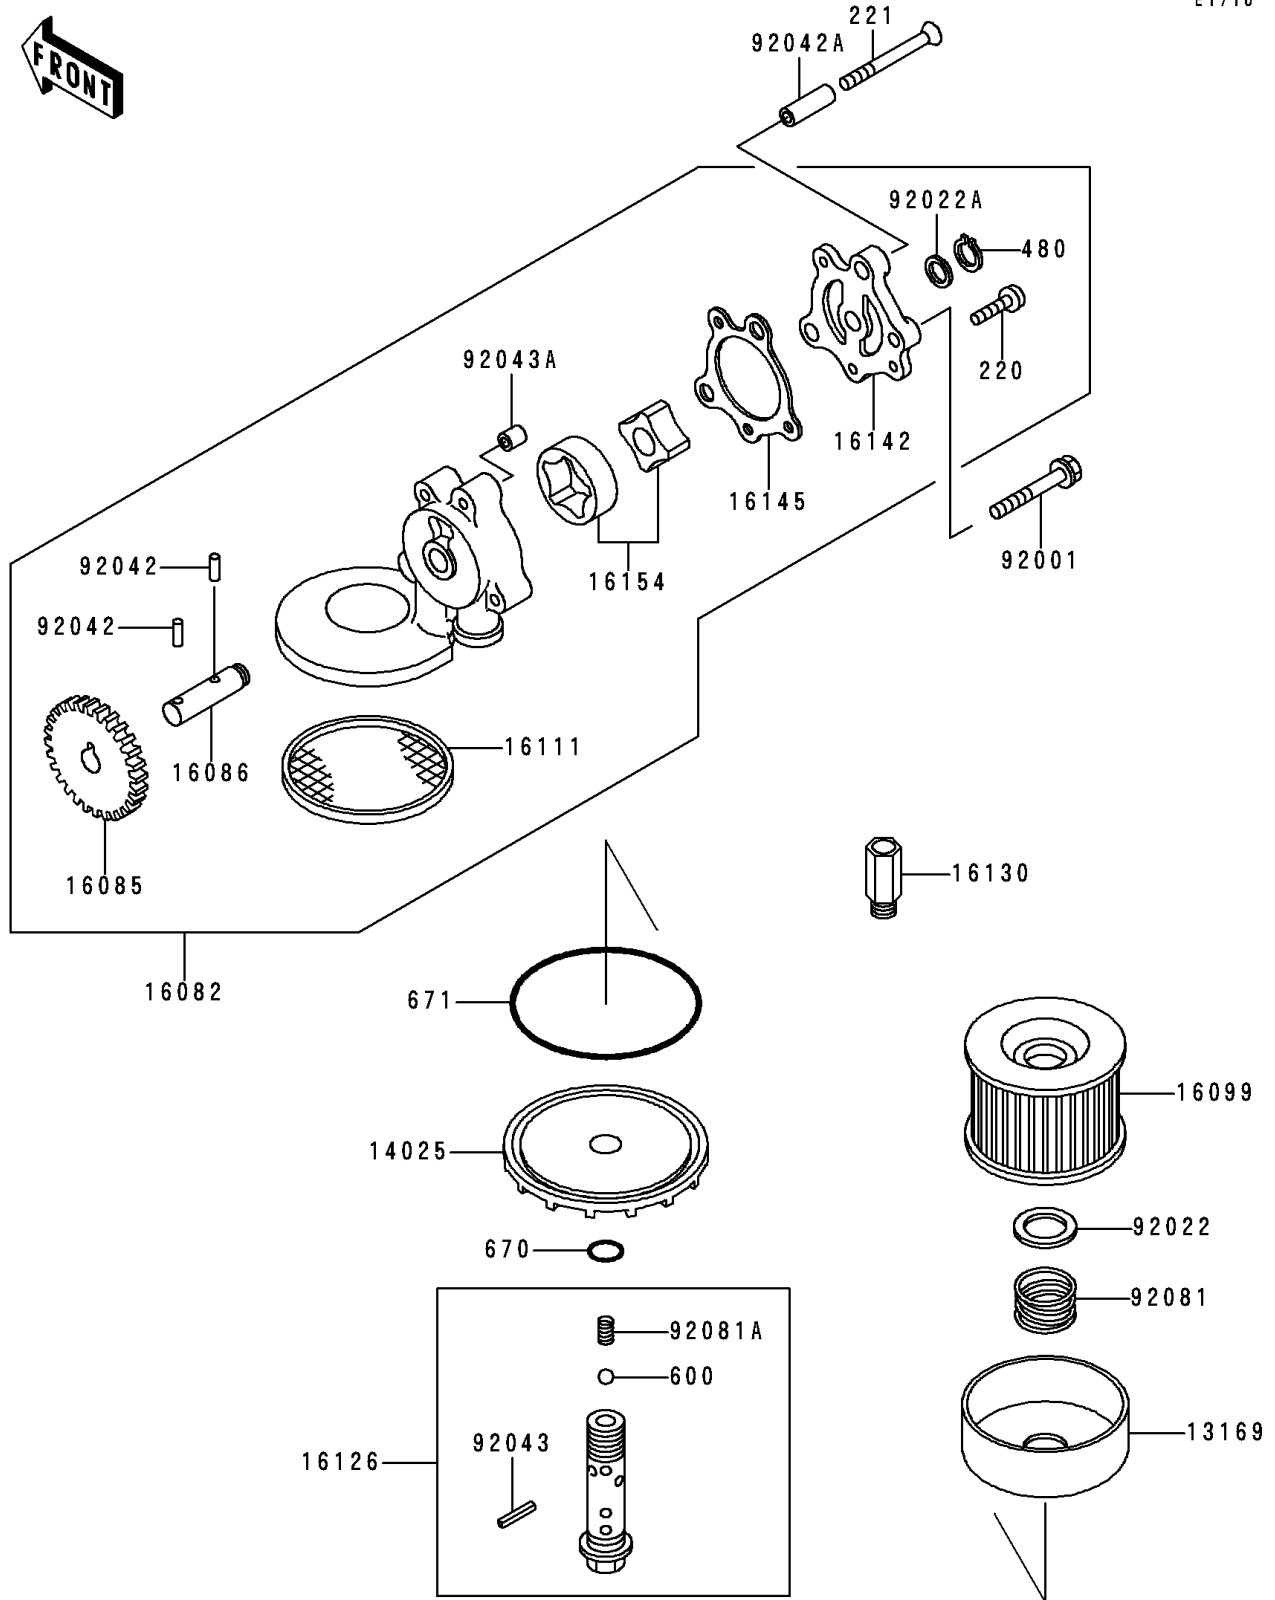

1993 Zephyr

PARTS DIAGRAM

Oil Pump

E1710

1993 Zephyr

PARTS LIST

Oil Pump

Kawasaki

Let the Good Times Roll®

ITEM NAME

PART NUMBER

QUANTITY
