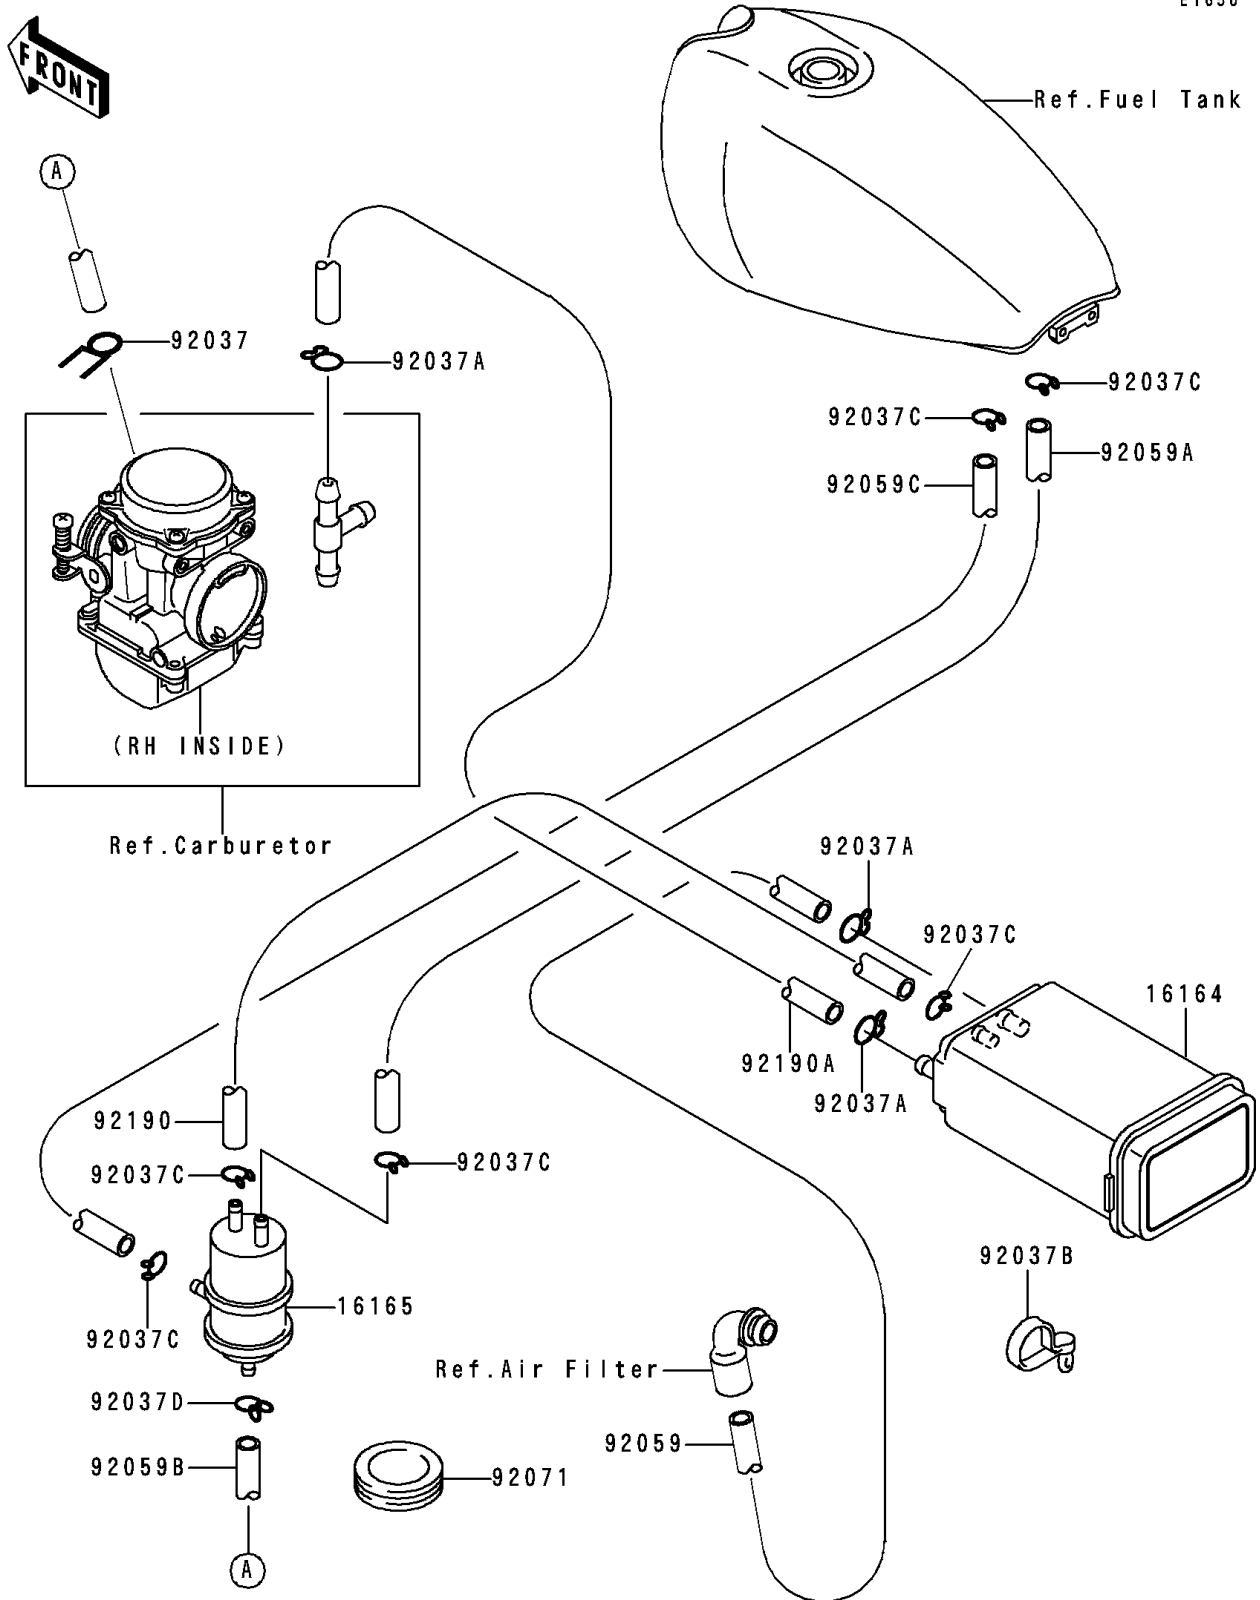

## PARTS DIAGRAM

### Canister

E1650

## PARTS LIST

### Canister

ITEM NAME	PART NUMBER	QUANTITY
CANISTER (Ref # 16164)	16164-1052	1
SEPARATOR (Ref # 16165)	16165-1001	1
CLAMP,TUBE (Ref # 92037)	92037-072	1
CLAMP,HOSE (Ref # 92037A)	92037-1104	3
CLAMP,HOSE (Ref # 92037B)	92037-1163	4
CLAMP,TUBE (Ref # 92037C)	92037-147	6
CLAMP (Ref # 92037D)	92037-1712	1
TUBE,7X12X950,GREEN (Ref # 92059)	92059-1582	1
TUBE,5X10X550,BLUE (Ref # 92059A)	92059-1589	1
TUBE,4X9X550,WHITE (Ref # 92059B)	92059-1760	1
TUBE,5X10X320,RED (Ref # 92059C)	92059-1857	1
GROMMET,FUEL TANK (Ref # 92071)	92071-1035	2
TUBE,BLUE (Ref # 92190)	92190-1147	1
TUBE,7X12X840,YELLOW (Ref # 92190A)	92190-1176	1