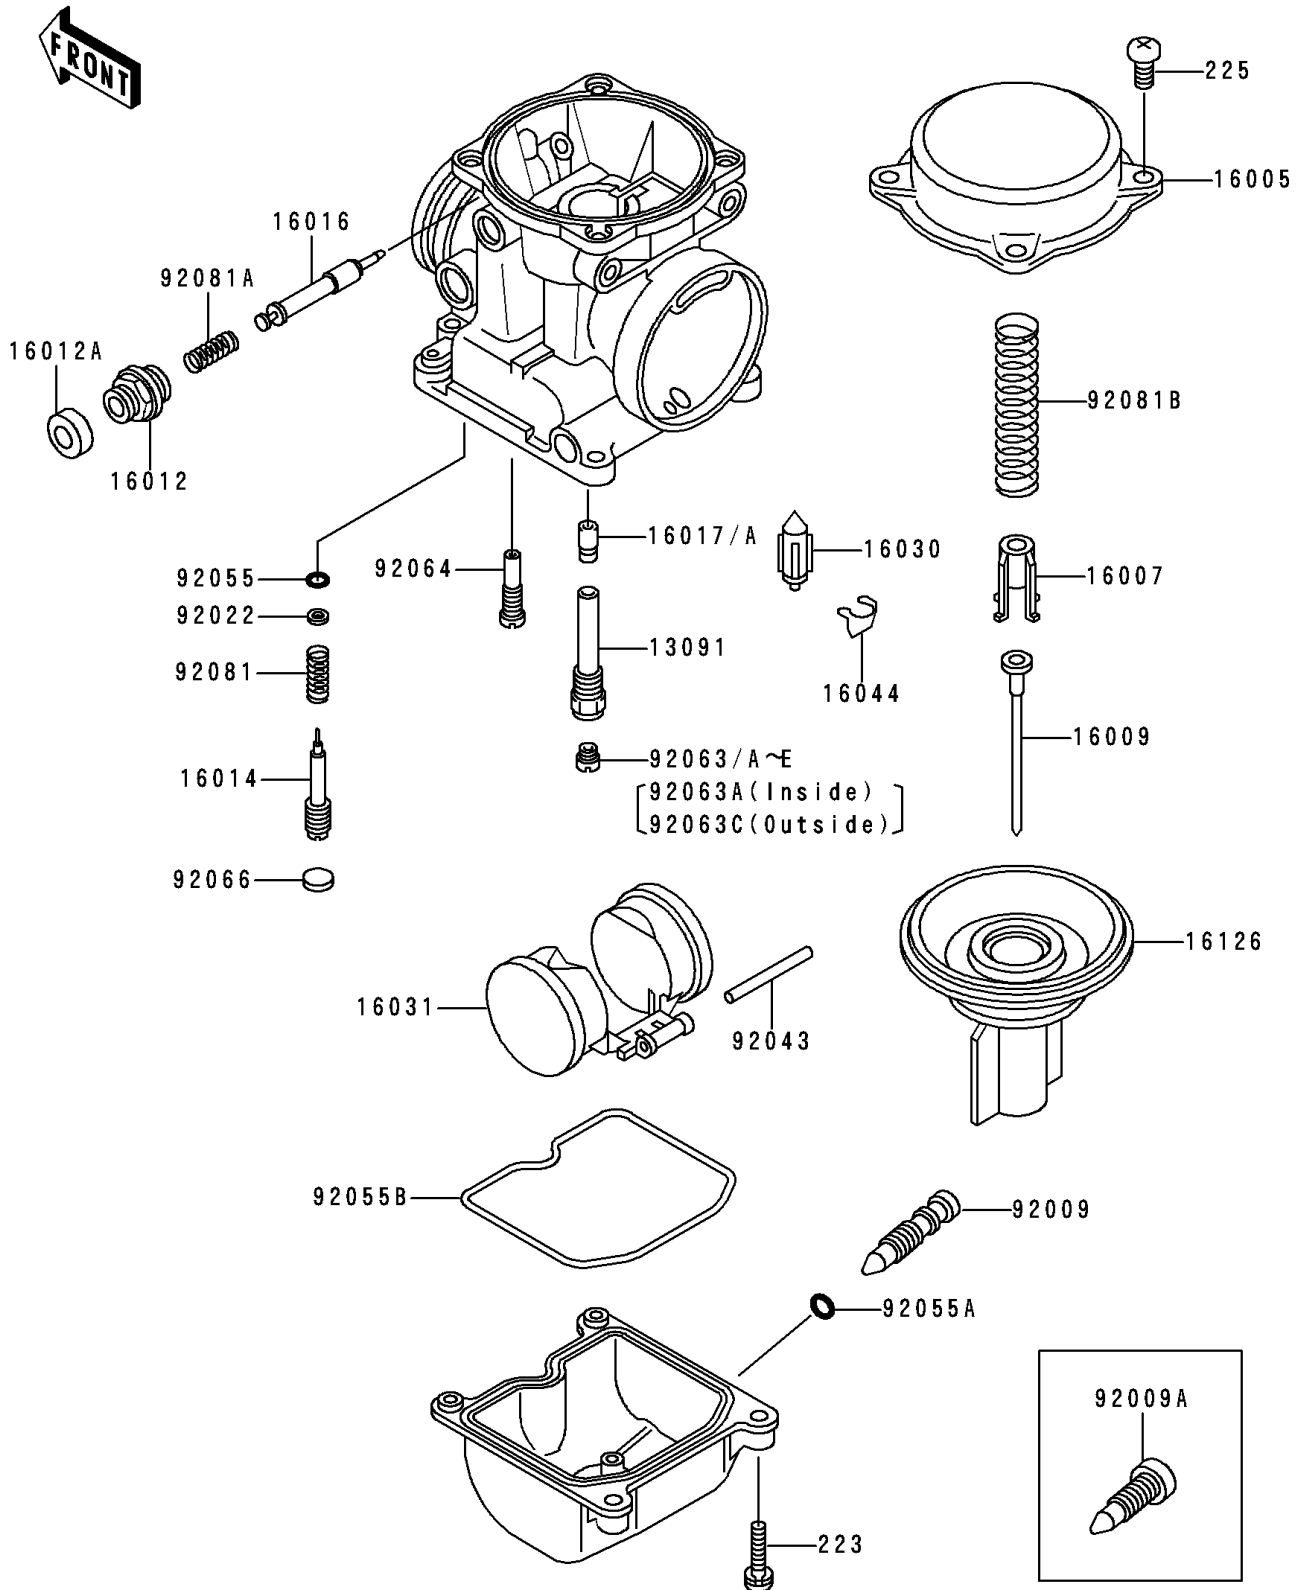

1993 Zephyr

PARTS DIAGRAM

Carburetor Parts

E1612

1993 Zephyr

PARTS LIST

Carburetor Parts

ITEM NAME

PART NUMBER

QUANTITY
