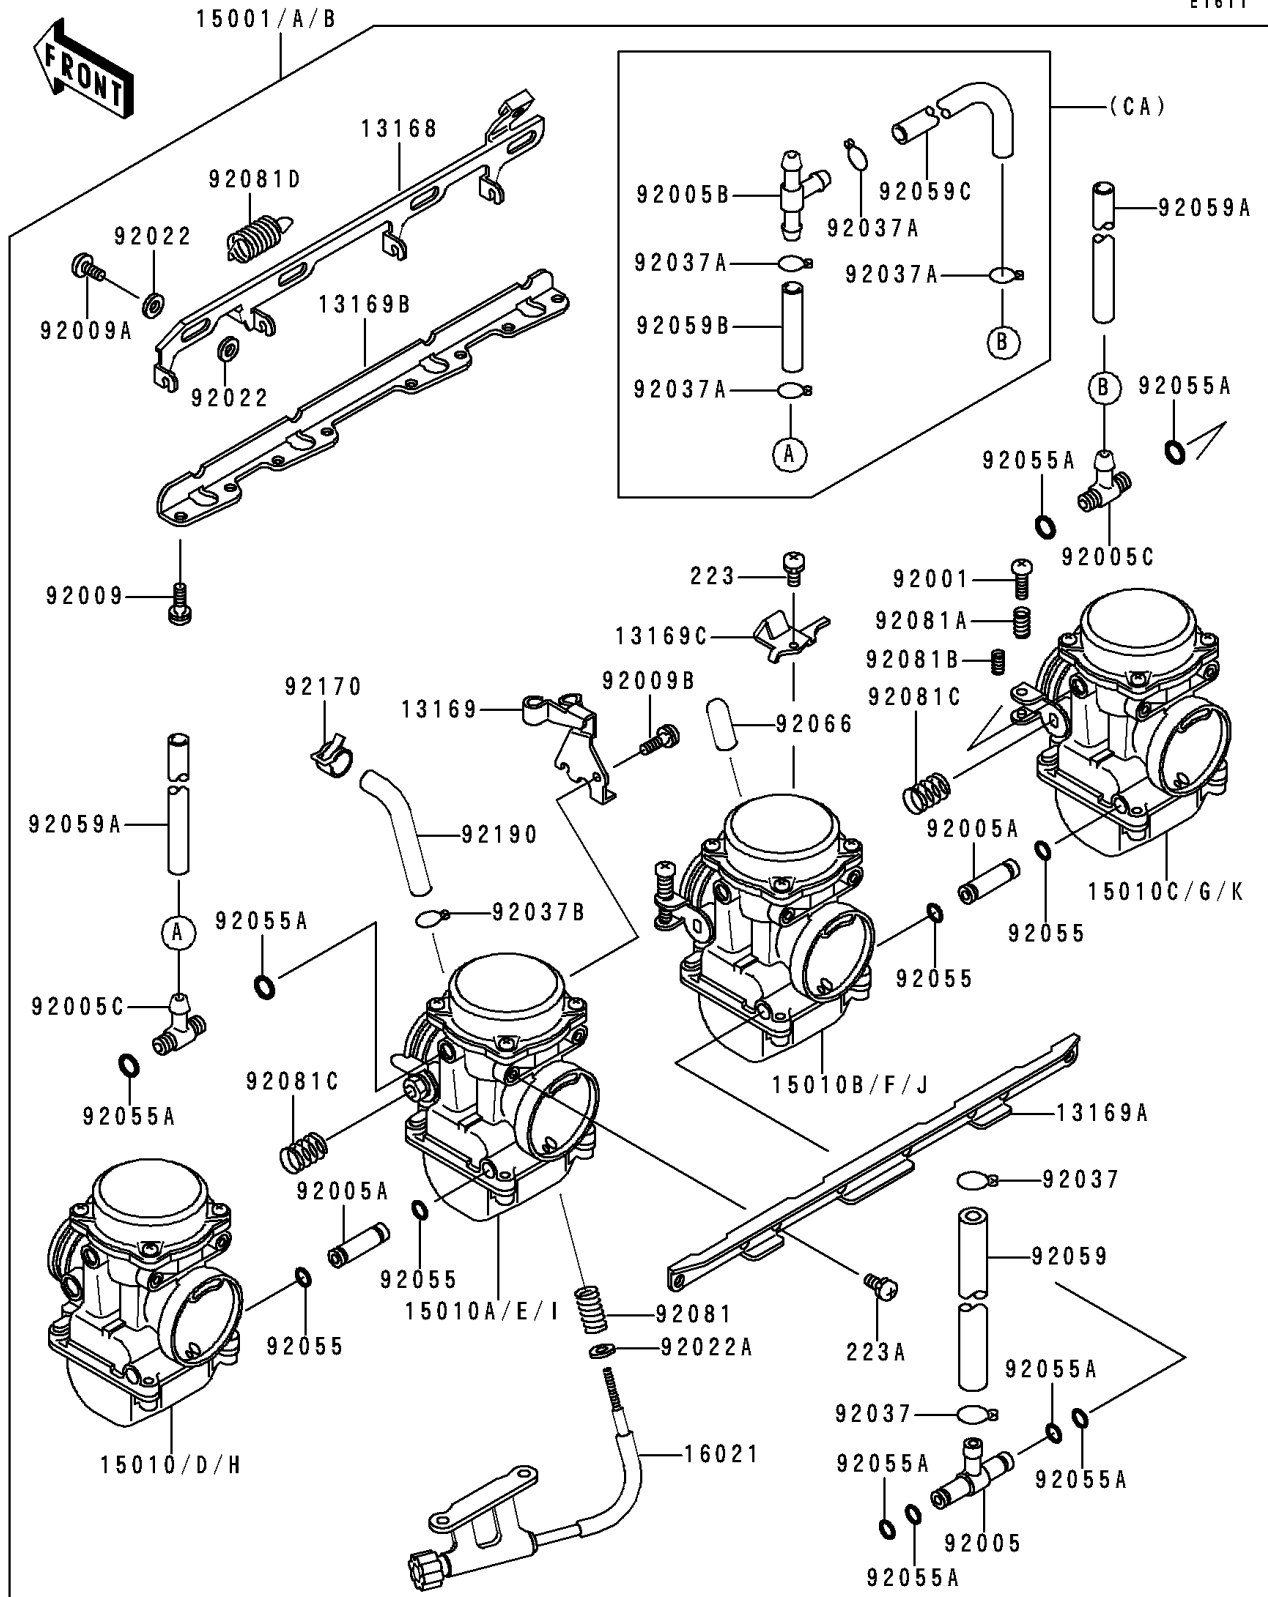

1991 Zephyr

PARTS DIAGRAM

Carburetor

E1611