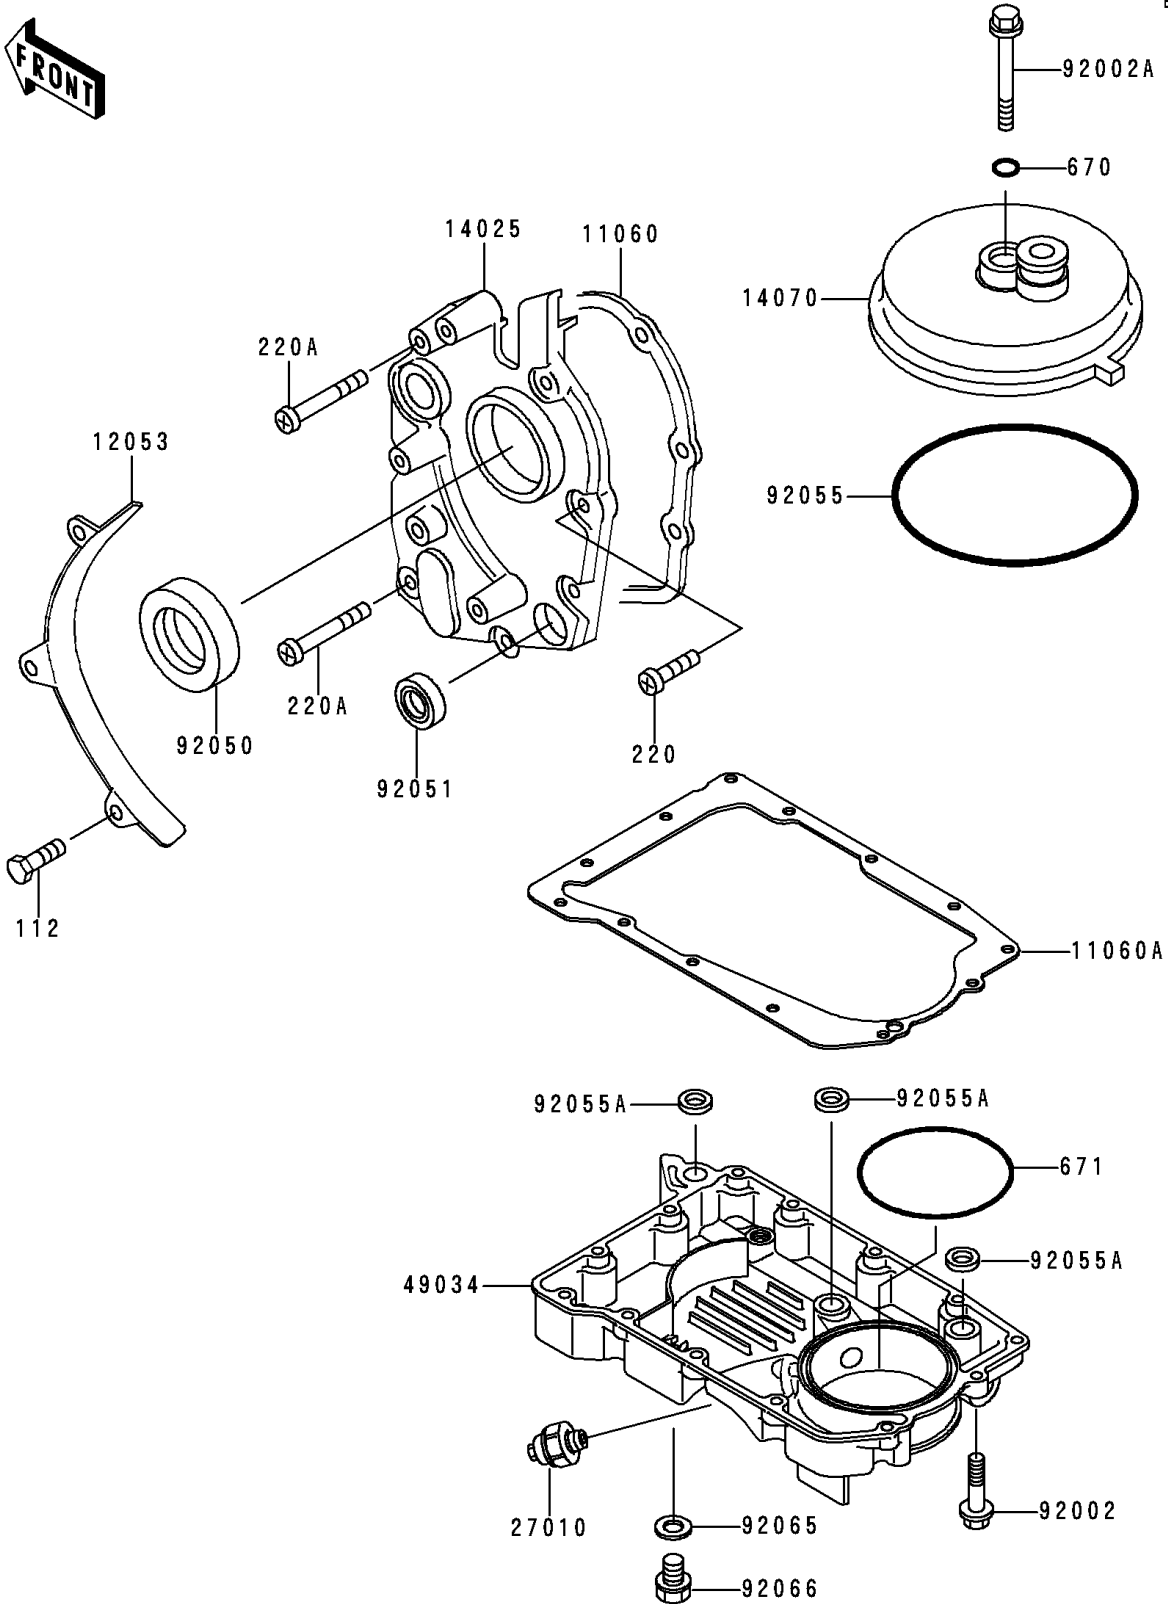

1993 Zephyr

PARTS DIAGRAM

Breather Body/Oil Pan

E1432

1993 Zephyr

PARTS LIST

Breather Body/Oil Pan

ITEM NAME

PART NUMBER

QUANTITY
