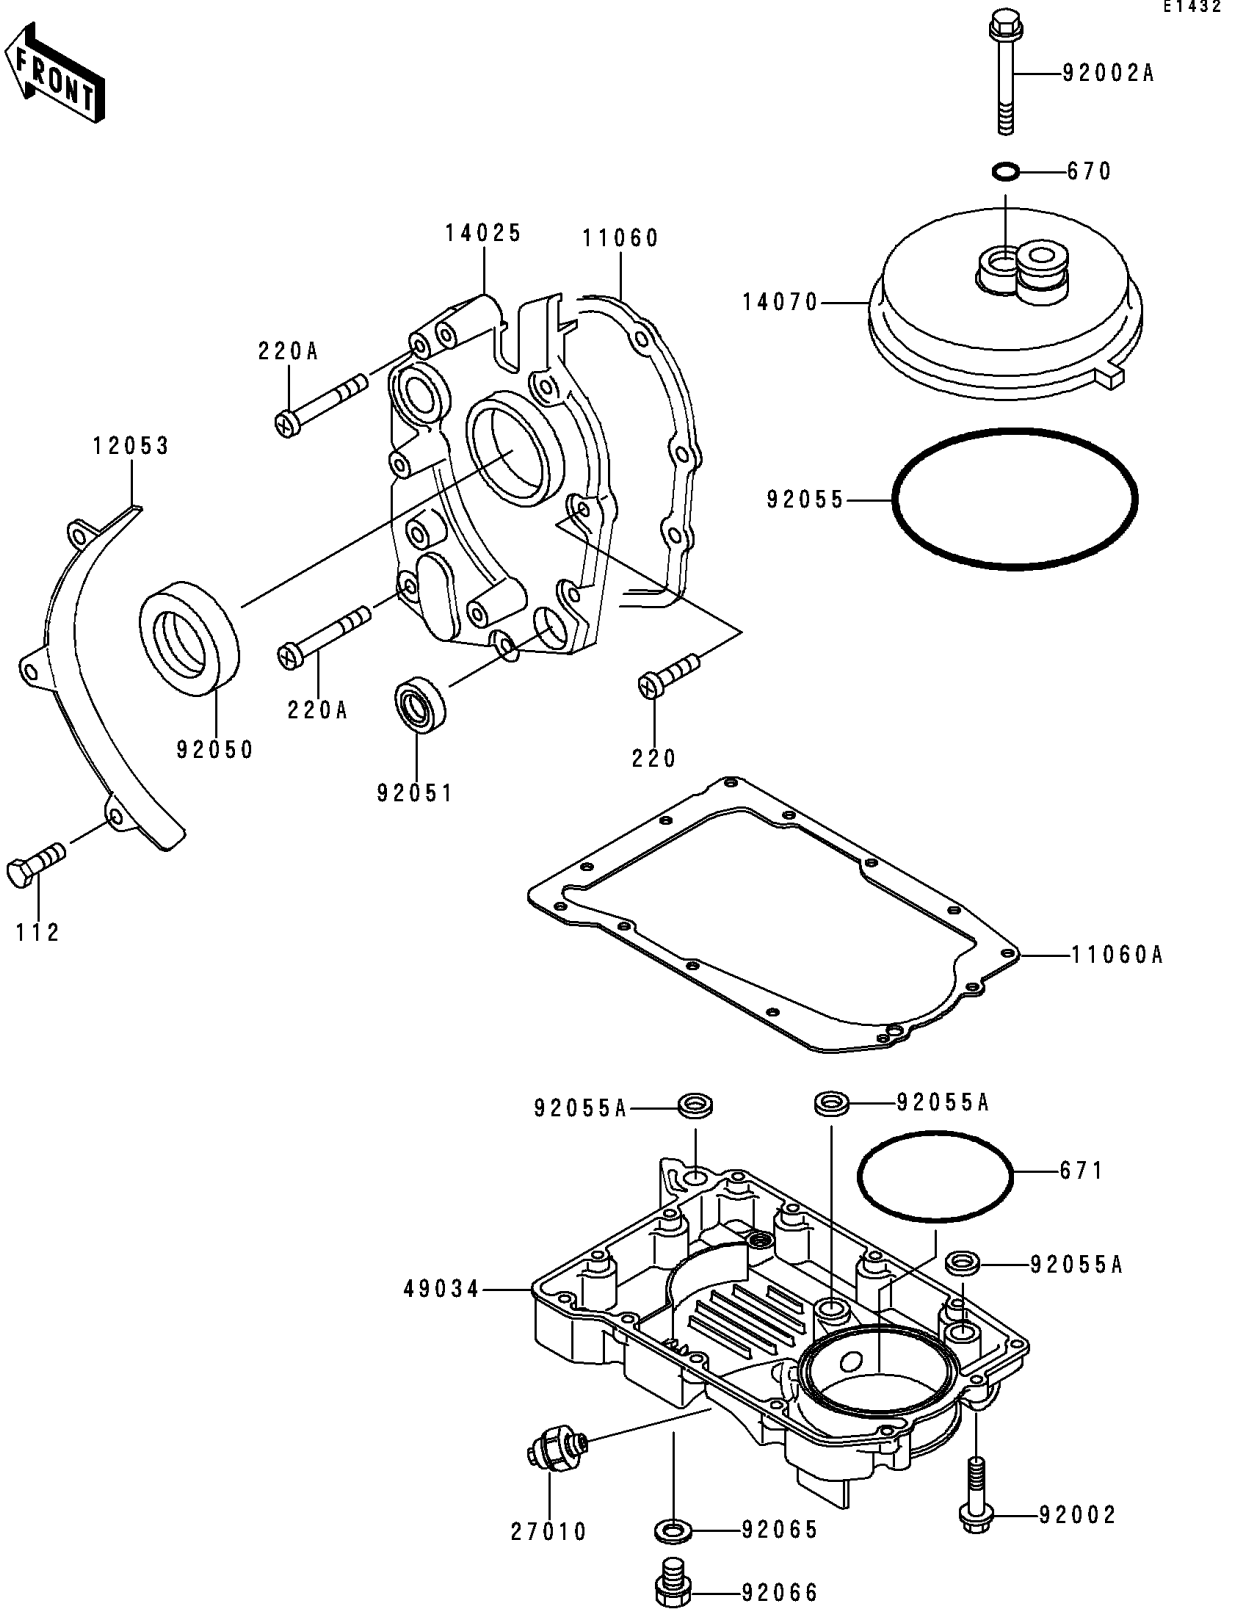

1991 Zephyr

PARTS DIAGRAM

Breather Body/Oil Pan

1991 Zephyr

PARTS LIST

Breather Body/Oil Pan

ITEM NAME	PART NUMBER	QUANTITY
BOLT-UPSET (Ref # 112)	112B0614	3
SCREW-PAN-CROS,6X20,WHITE (Ref # 220)	220B0620	5
SCREW-PAN-CROS,6X40 (Ref # 220A)	220B0640	2
O RING,8MM (Ref # 670)	670B1508	1
O RING,90MM (Ref # 671)	671B2590	1
GASKET,TRANSMISSION COVER (Ref # 11060)	11060-1056	1
GASKET,OIL PAN (Ref # 11060A)	11060-1057	1
GUIDE-CHAIN (Ref # 12053)	12053-1006	1
COVER,TRANSMISSION (Ref # 14025)	14025-1700	1
BODY-BREATHER,BLACK (Ref # 14070)	14070-1010	1
SWITCH,OIL PRESSURE (Ref # 27010)	27010-1155	1
PAN-OIL (Ref # 49034)	49034-1084	1
BOLT,6X25 (Ref # 92002)	92002-1089	13
BOLT,8X72 (Ref # 92002A)	92002-1329	1
SEAL-OIL,SC325210 (Ref # 92050)	92050-024	1
SEAL-OIL,TB13225.5 (Ref # 92051)	92051-005	1
RING-O,91.6X3.4 (Ref # 92055)	92055-052	1
RING-O,19.5MM (Ref # 92055A)	92055-077	3
GASKET,12X22X2,DRAIN PLUG (Ref # 92065)	92065-097	1
PLUG,OIL DRAIN,12X15 (Ref # 92066)	92066-1174	1