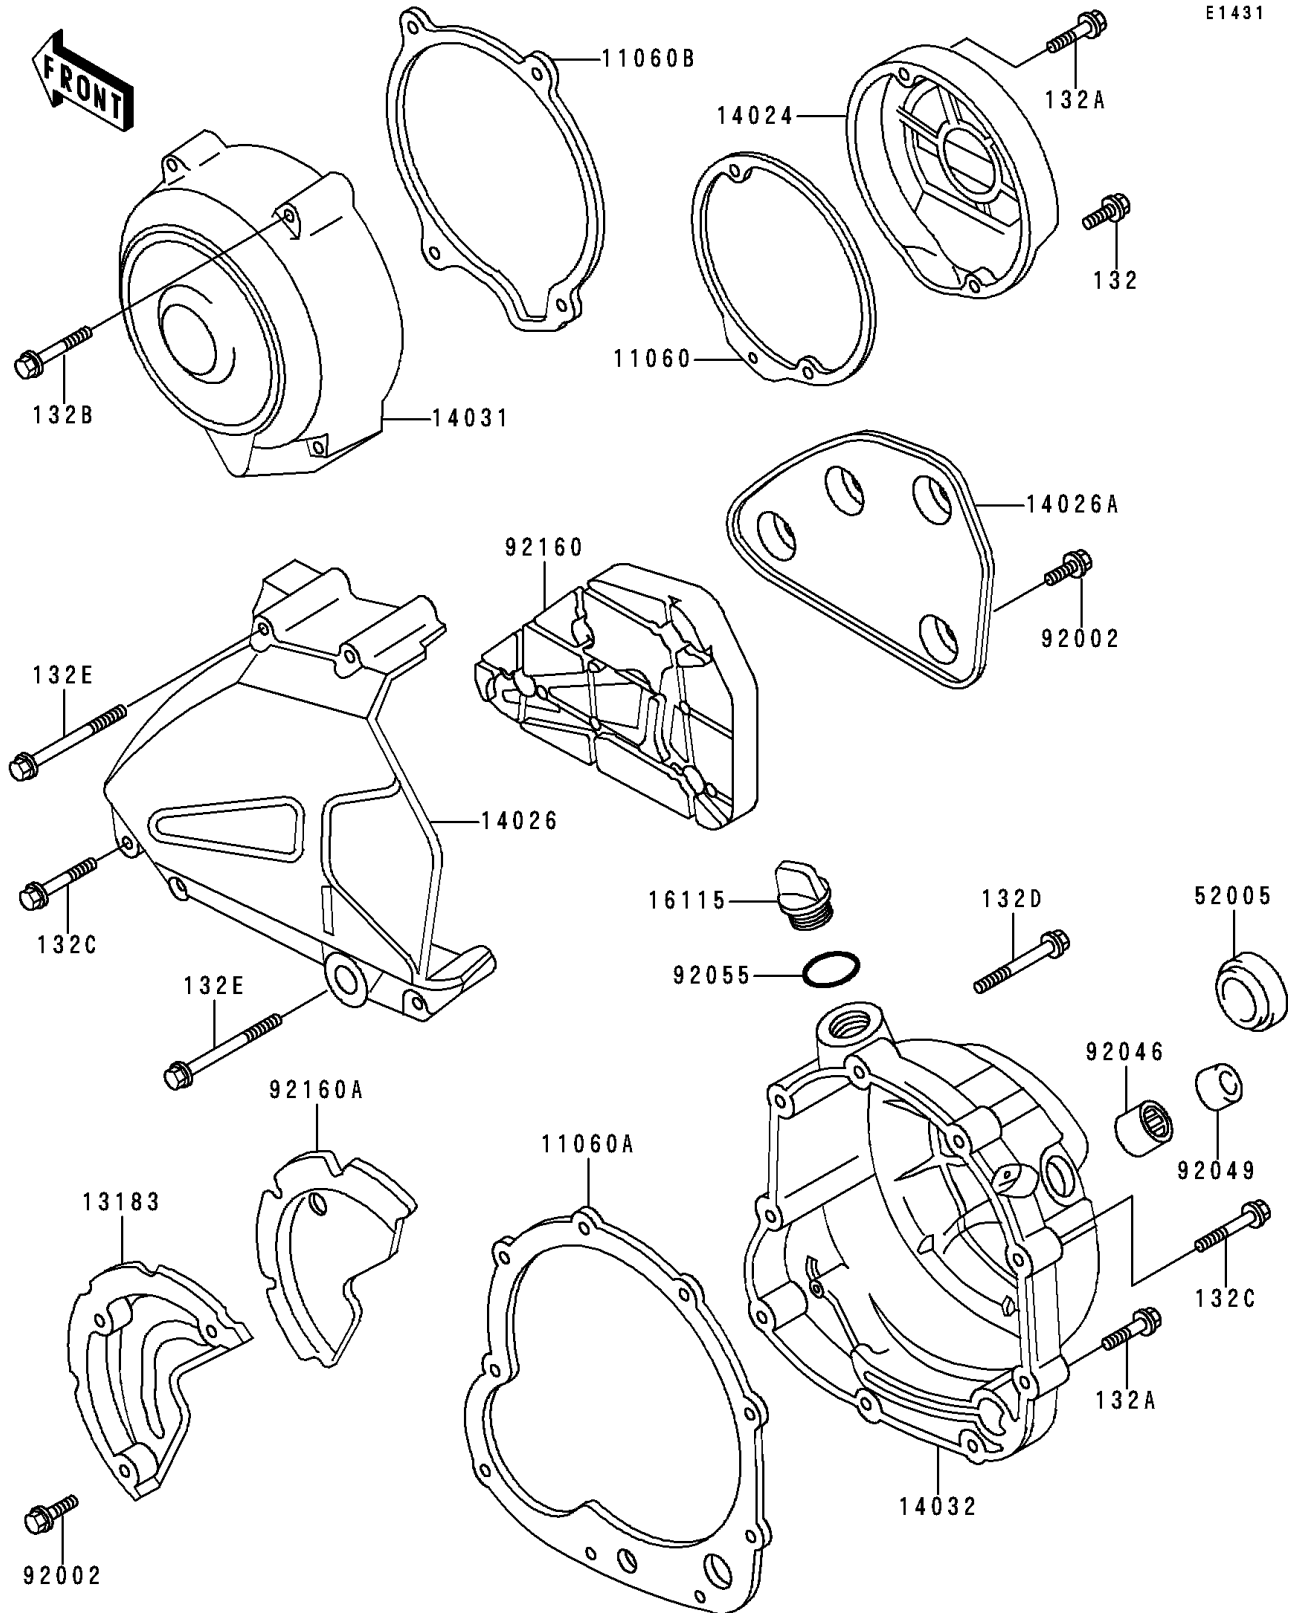

1993 Zephyr

PARTS DIAGRAM

Engine Cover

1993 Zephyr

PARTS LIST

Engine Cover

Kawasaki

Let the Good Times Roll®

ITEM NAME

PART NUMBER

QUANTITY
