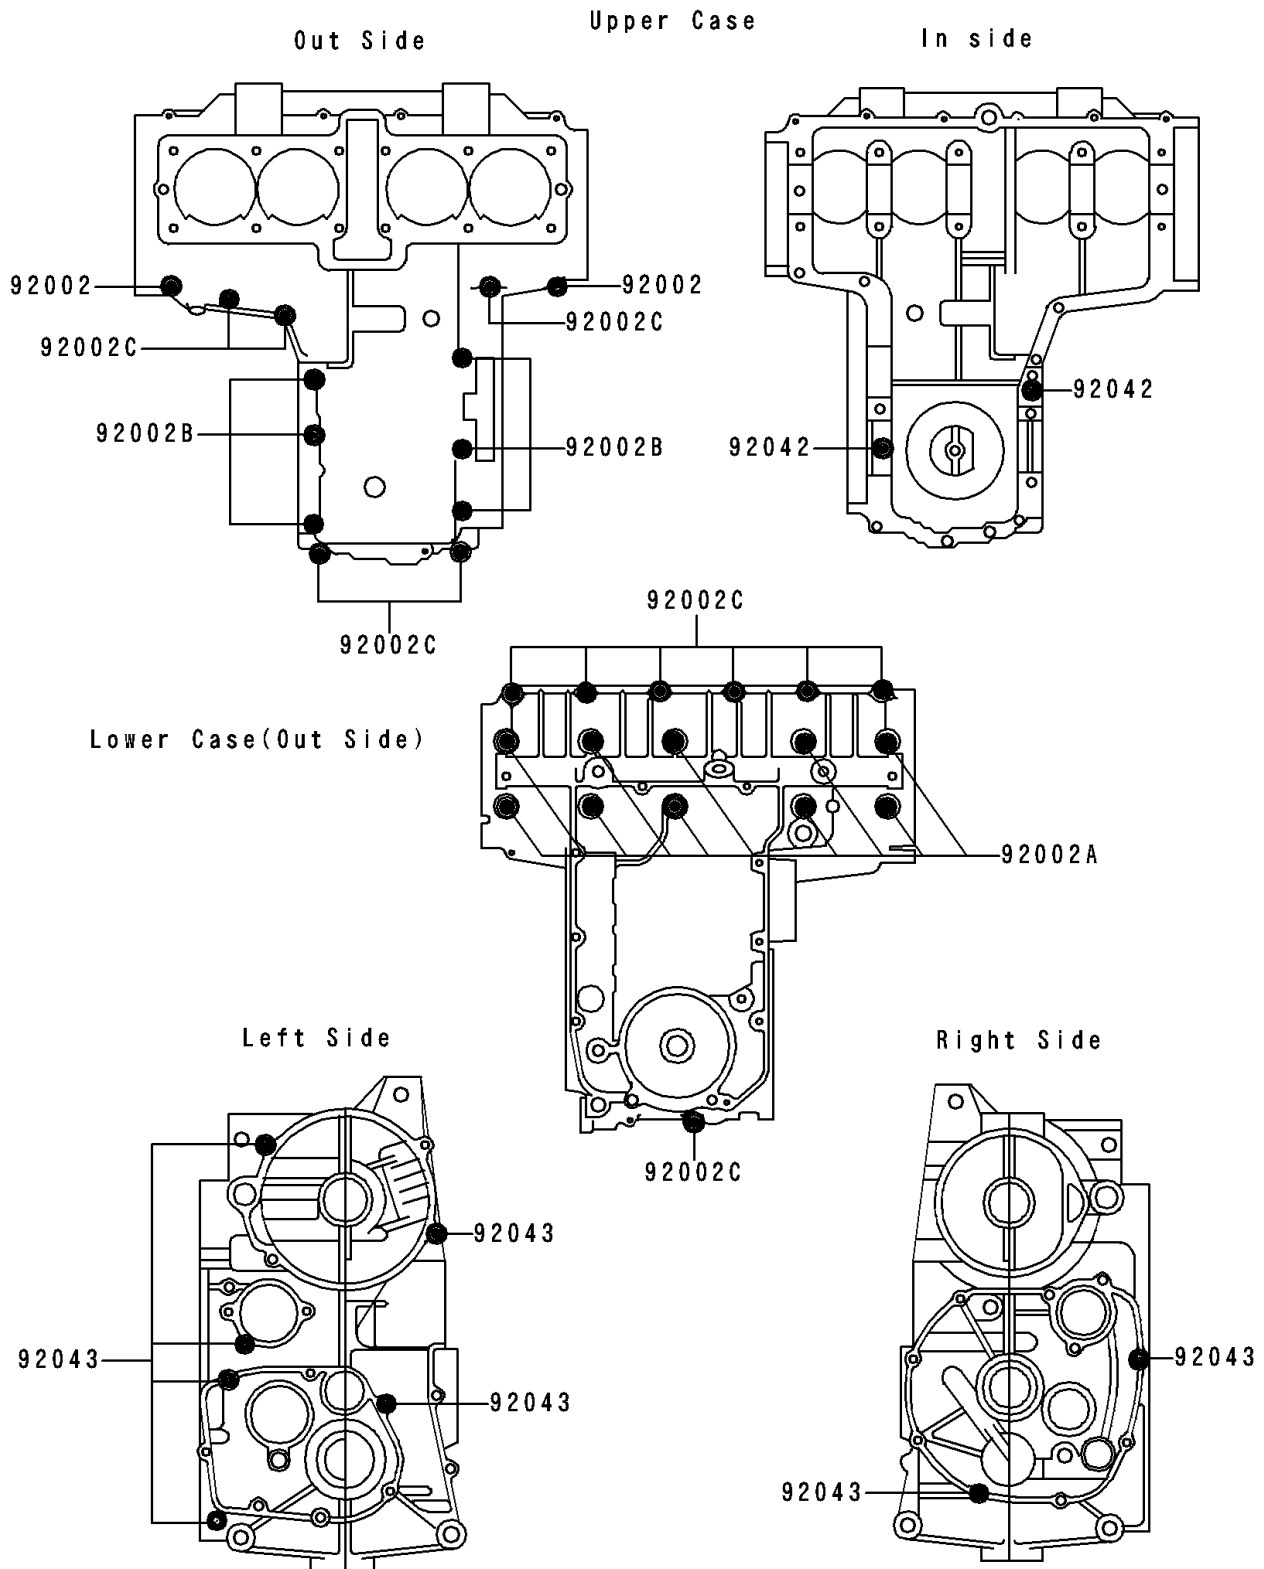

1993 Zephyr

PARTS DIAGRAM

Crankcase Bolt Pattern

E1412

1993 Zephyr

PARTS LIST

Crankcase Bolt Pattern

Kawasaki

Let the Good Times Roll®

ITEM NAME

PART NUMBER

QUANTITY
