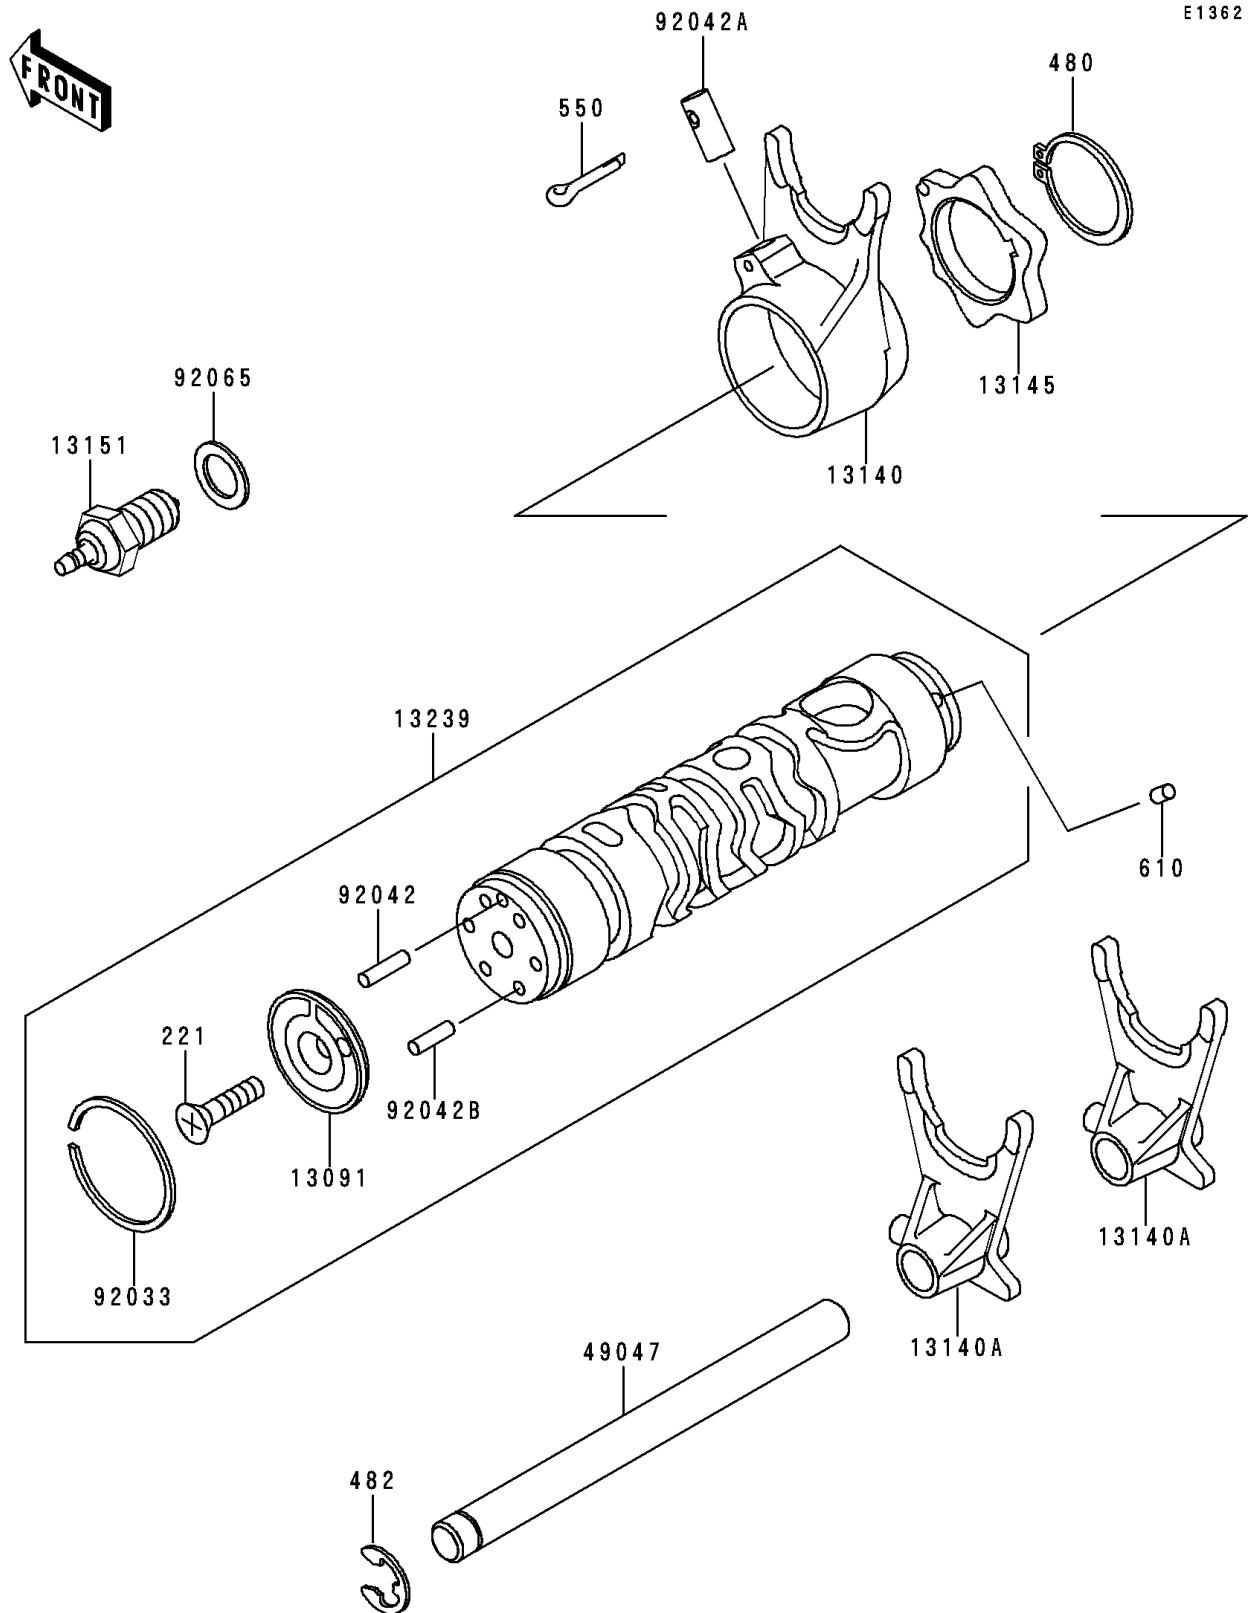

1993 Zephyr

PARTS DIAGRAM

Change Drum/Shift Fork

1993 Zephyr

PARTS LIST

Change Drum/Shift Fork

Kawasaki

Let the Good Times Roll®

ITEM NAME

PART NUMBER

QUANTITY
