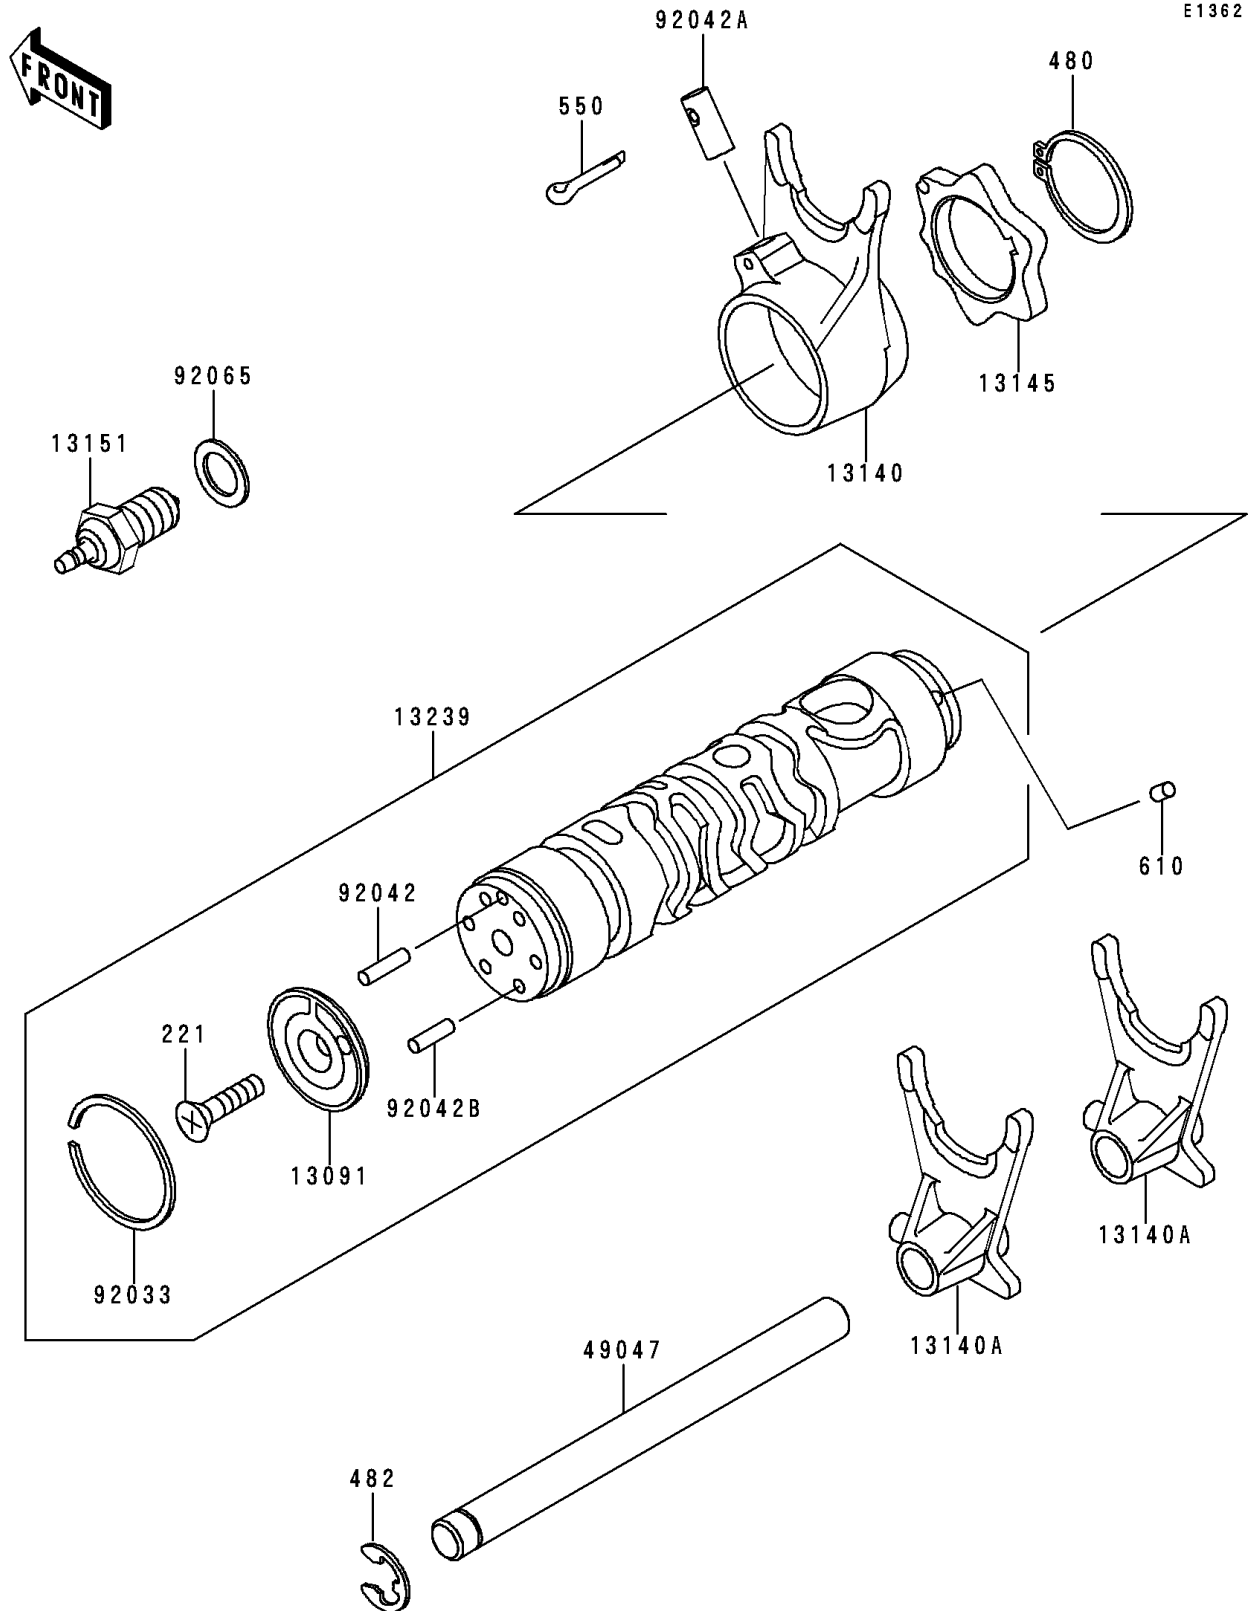

1991 Zephyr

PARTS DIAGRAM

Change Drum/Shift Fork

1991 Zephyr

PARTS LIST

Change Drum/Shift Fork

ITEM NAME	PART NUMBER	QUANTITY
SCREW-CSK-CROS,6X20 (Ref # 221)	221B0620	1
CIRCLIP-TYPE-C,30MM (Ref # 480)	480J3000	1
CIRCLIP-TYPE-E,10MM (Ref # 482)	482J0100	1
PIN-COTTER,3.0X20 (Ref # 550)	550D3020	1
ROLLER,4X6 (Ref # 610)	610A0406	1
HOLDER,CHANGE DRUM PIN (Ref # 13091)	13091-1104	1
FORK-SHIFT,DRIVE (Ref # 13140)	13140-1016	1
FORK-SHIFT,OUTPUT (Ref # 13140A)	13140-1062	2
CAM-CHANGE DRUM (Ref # 13145)	13145-1058	1
SWITCH-COMP,NEUTRAL (Ref # 13151)	13151-1007	1
DRUM-ASSY-CHANGE (Ref # 13239)	13239-1119	1
ROD-SHIFT (Ref # 49047)	49047-1069	1
RING-SNAP,37MM (Ref # 92033)	92033-035	1
PIN,DOWEL,4X15.8 (Ref # 92042)	92042-014	1
PIN,DOWEL,8X18 (Ref # 92042A)	92042-021	1
PIN,DOWEL,4X13.8 (Ref # 92042B)	92042-030	5
GASKET,10.5X16X1,DRAIN PLUG (Ref # 92065)	92065-058	1