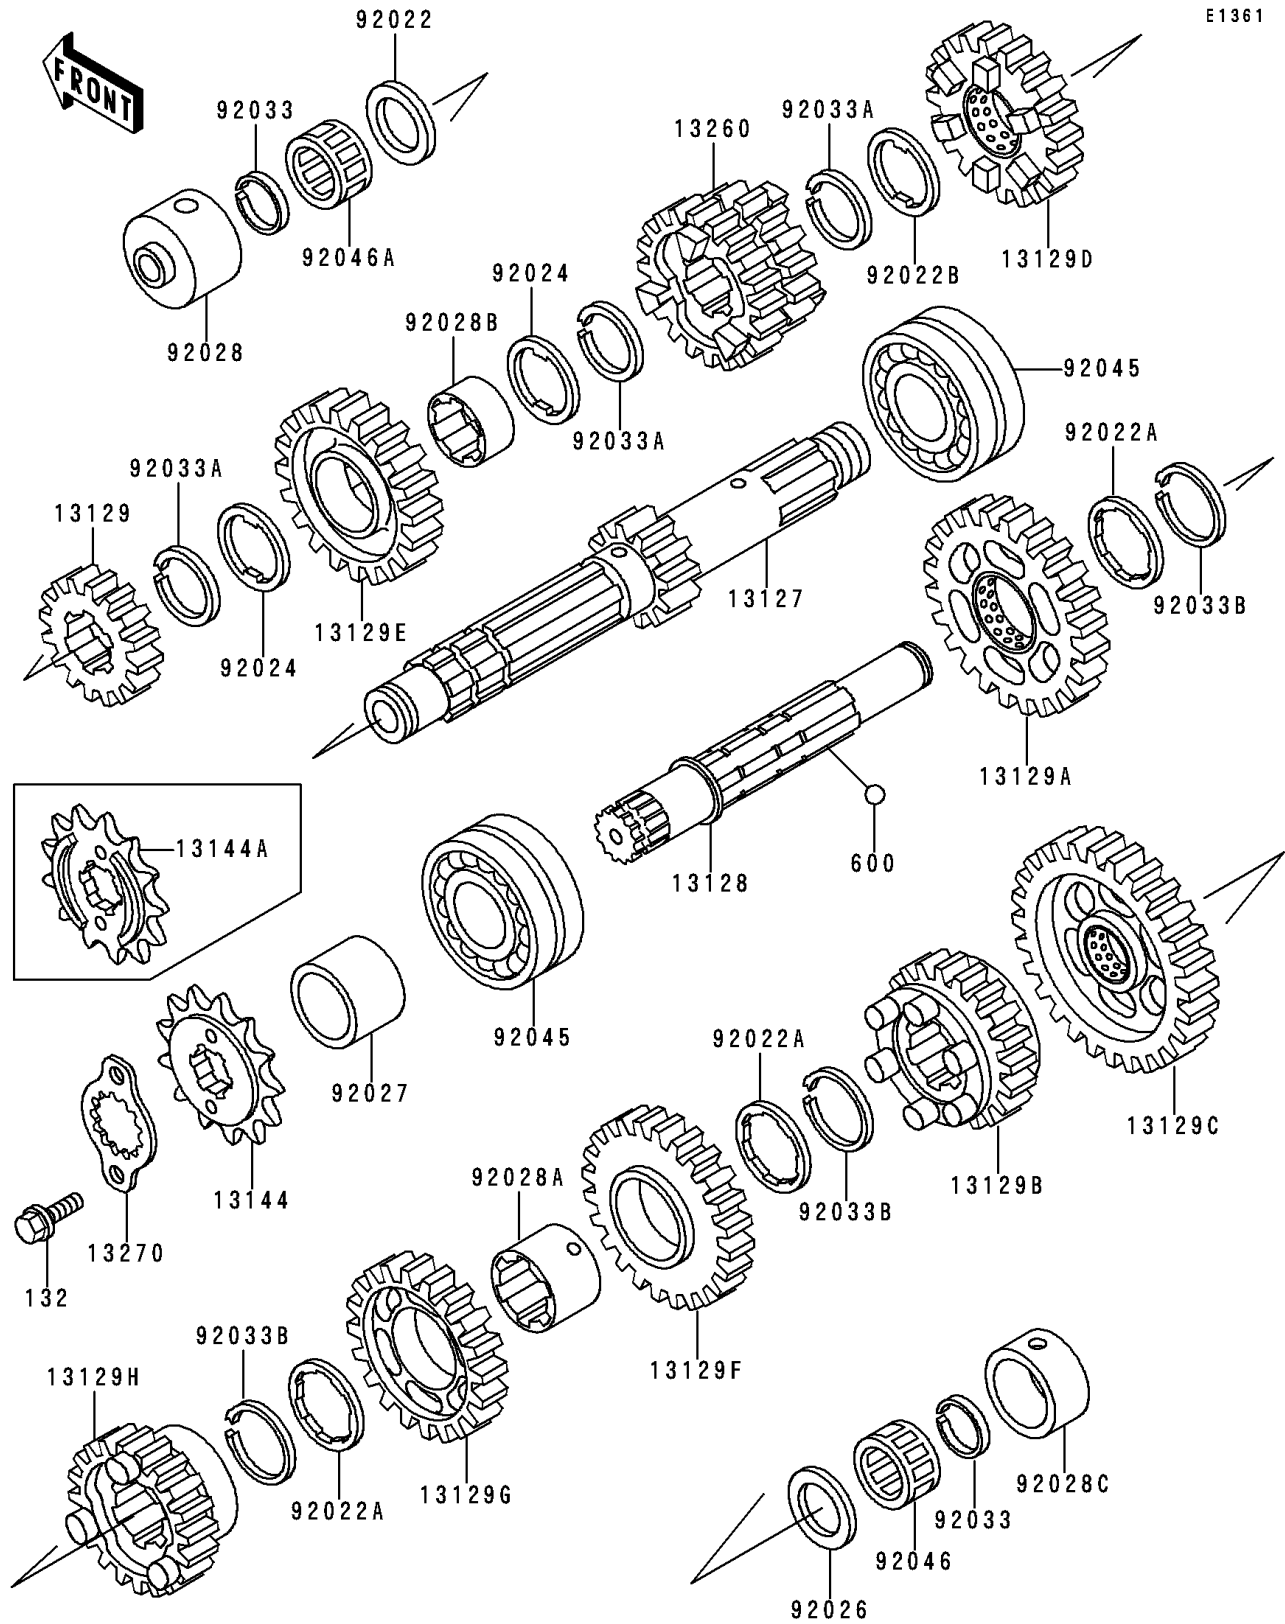

1993 Zephyr

PARTS DIAGRAM

Transmission

1993 Zephyr

PARTS LIST

Transmission

Kawasaki

Let the Good Times Roll®

ITEM NAME

PART NUMBER

QUANTITY
