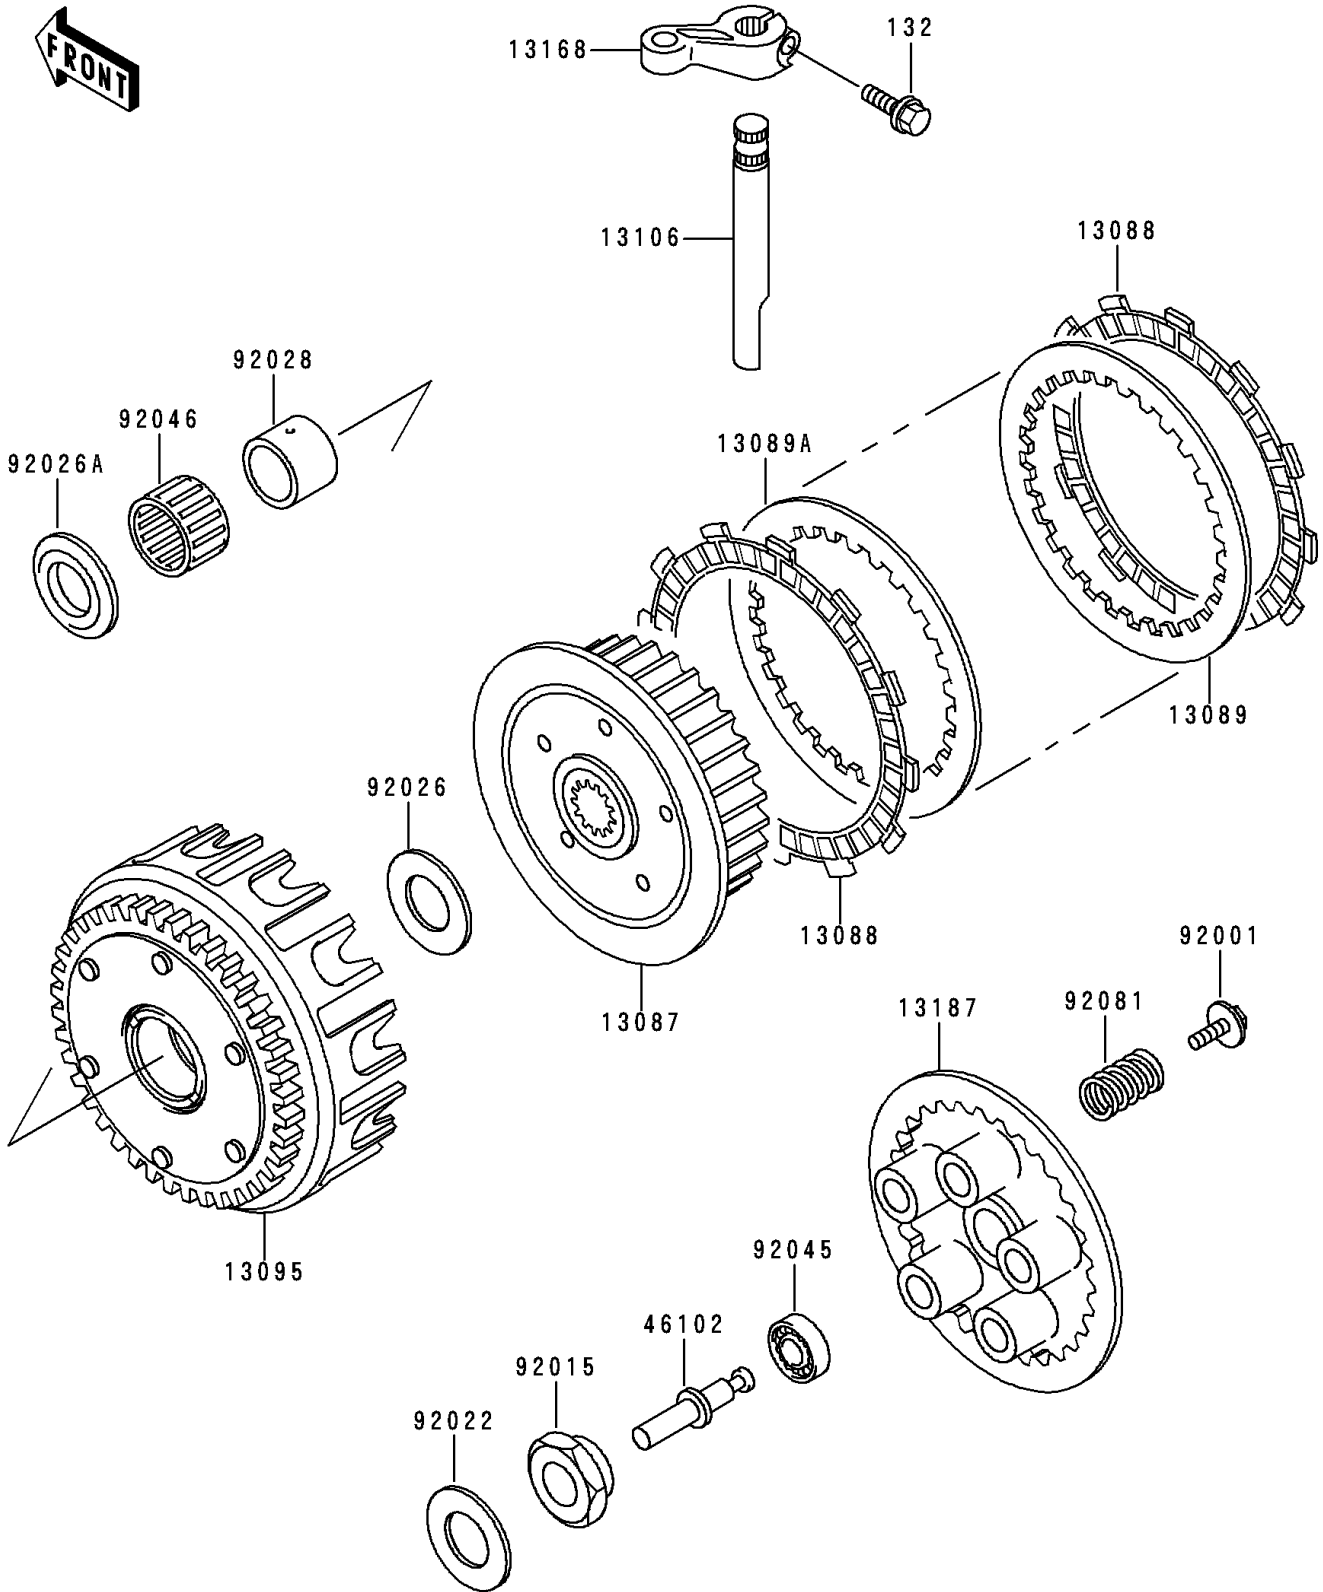

1993 Zephyr

PARTS DIAGRAM

Clutch

E1350

1993 Zephyr

PARTS LIST

Clutch

Kawasaki

Let the Good Times Roll®

ITEM NAME

PART NUMBER

QUANTITY
