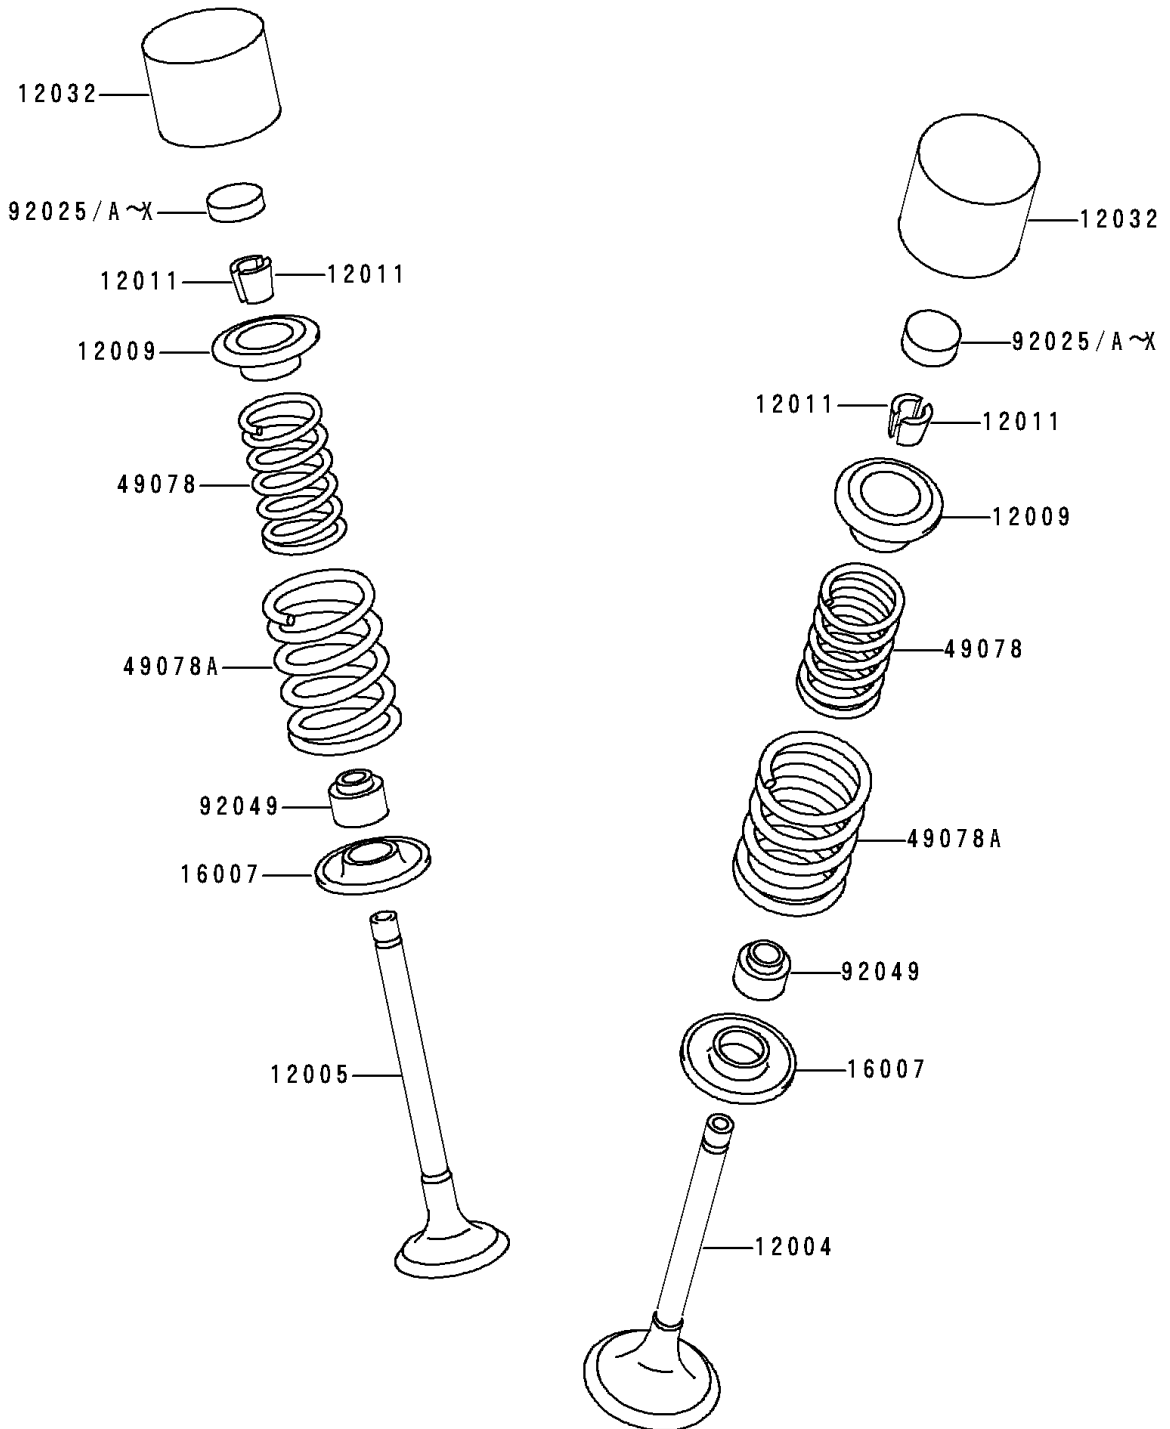

1993 Zephyr

PARTS DIAGRAM

Valve

E1210

1993 Zephyr

PARTS LIST

Valve

ITEM NAME

PART NUMBER

QUANTITY
