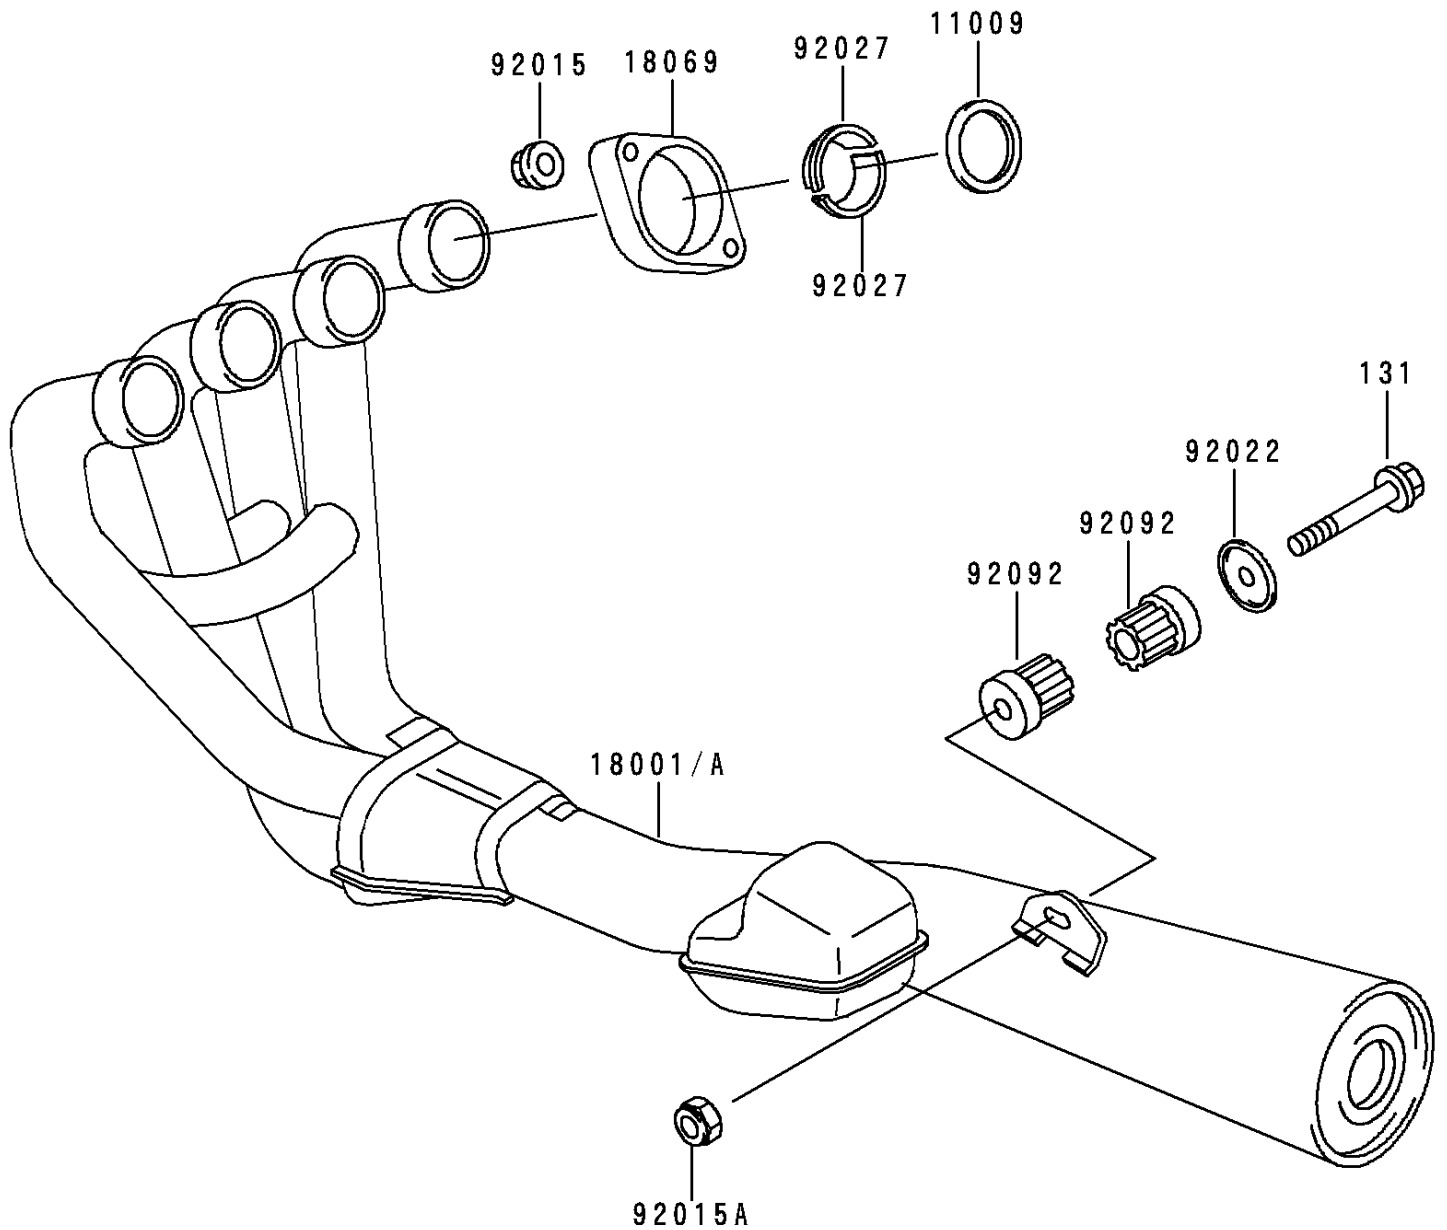

1991 Zephyr

PARTS DIAGRAM

Muffler