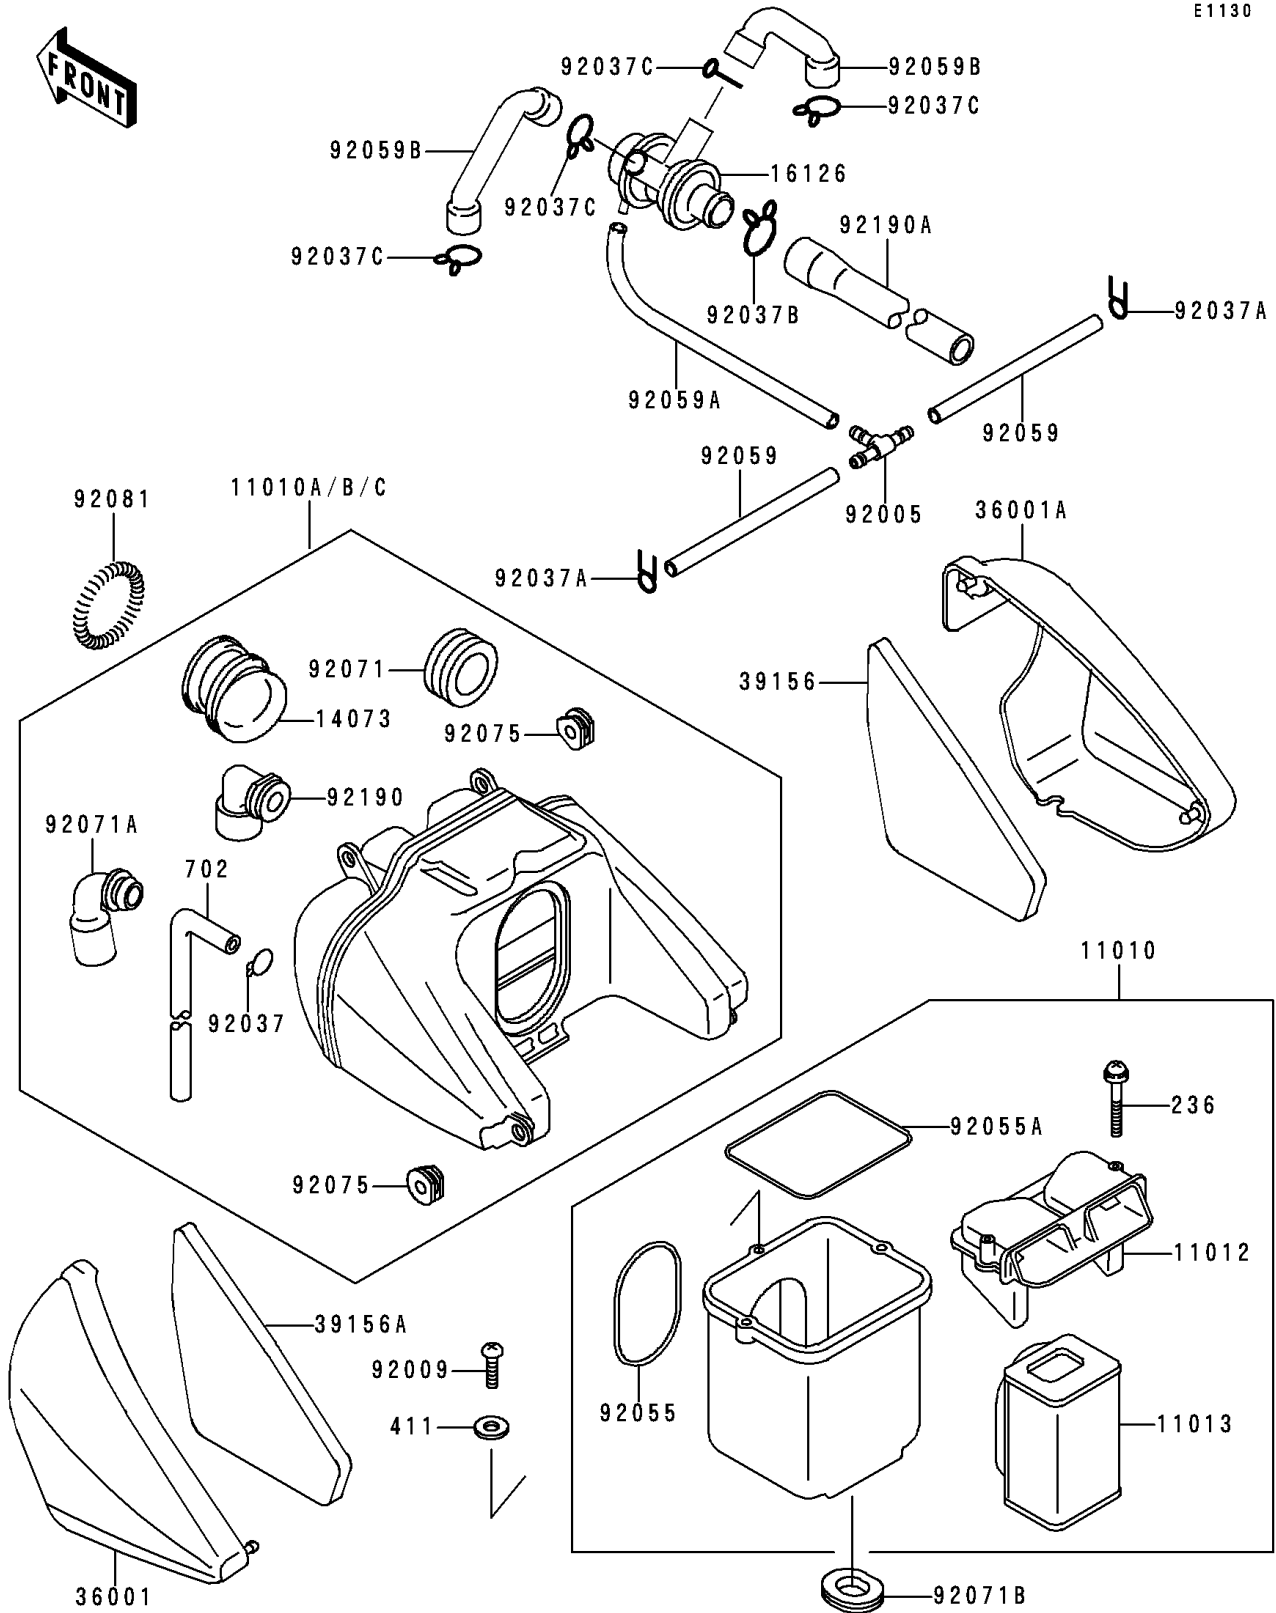

1993 Zephyr

PARTS DIAGRAM

Air Filter

Kawasaki

Let the Good Times Roll®

E1130

1993 Zephyr

PARTS LIST

Air Filter

ITEM NAME

PART NUMBER

QUANTITY
