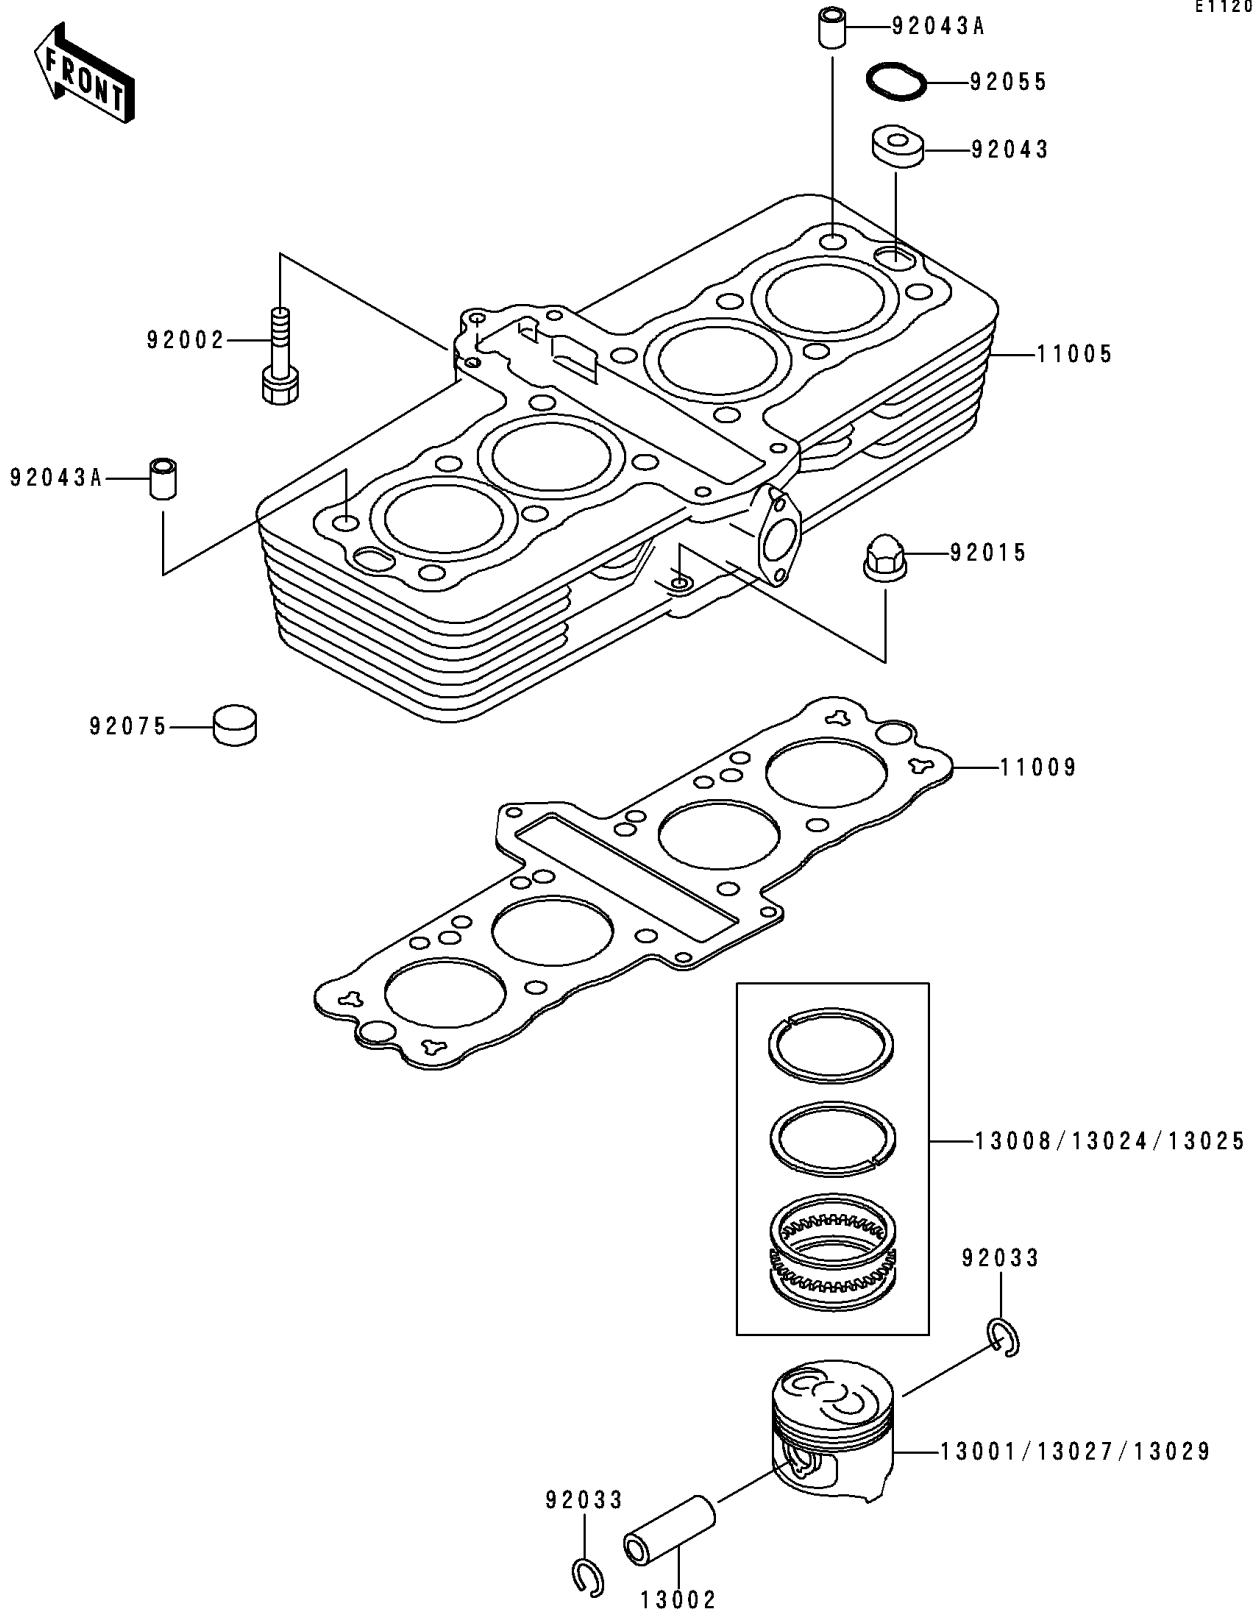

1993 Zephyr

PARTS DIAGRAM

Cylinder/Piston

E1120

1993 Zephyr

PARTS LIST

Cylinder/Piston

Kawasaki

Let the Good Times Roll®

ITEM NAME

PART NUMBER

QUANTITY
