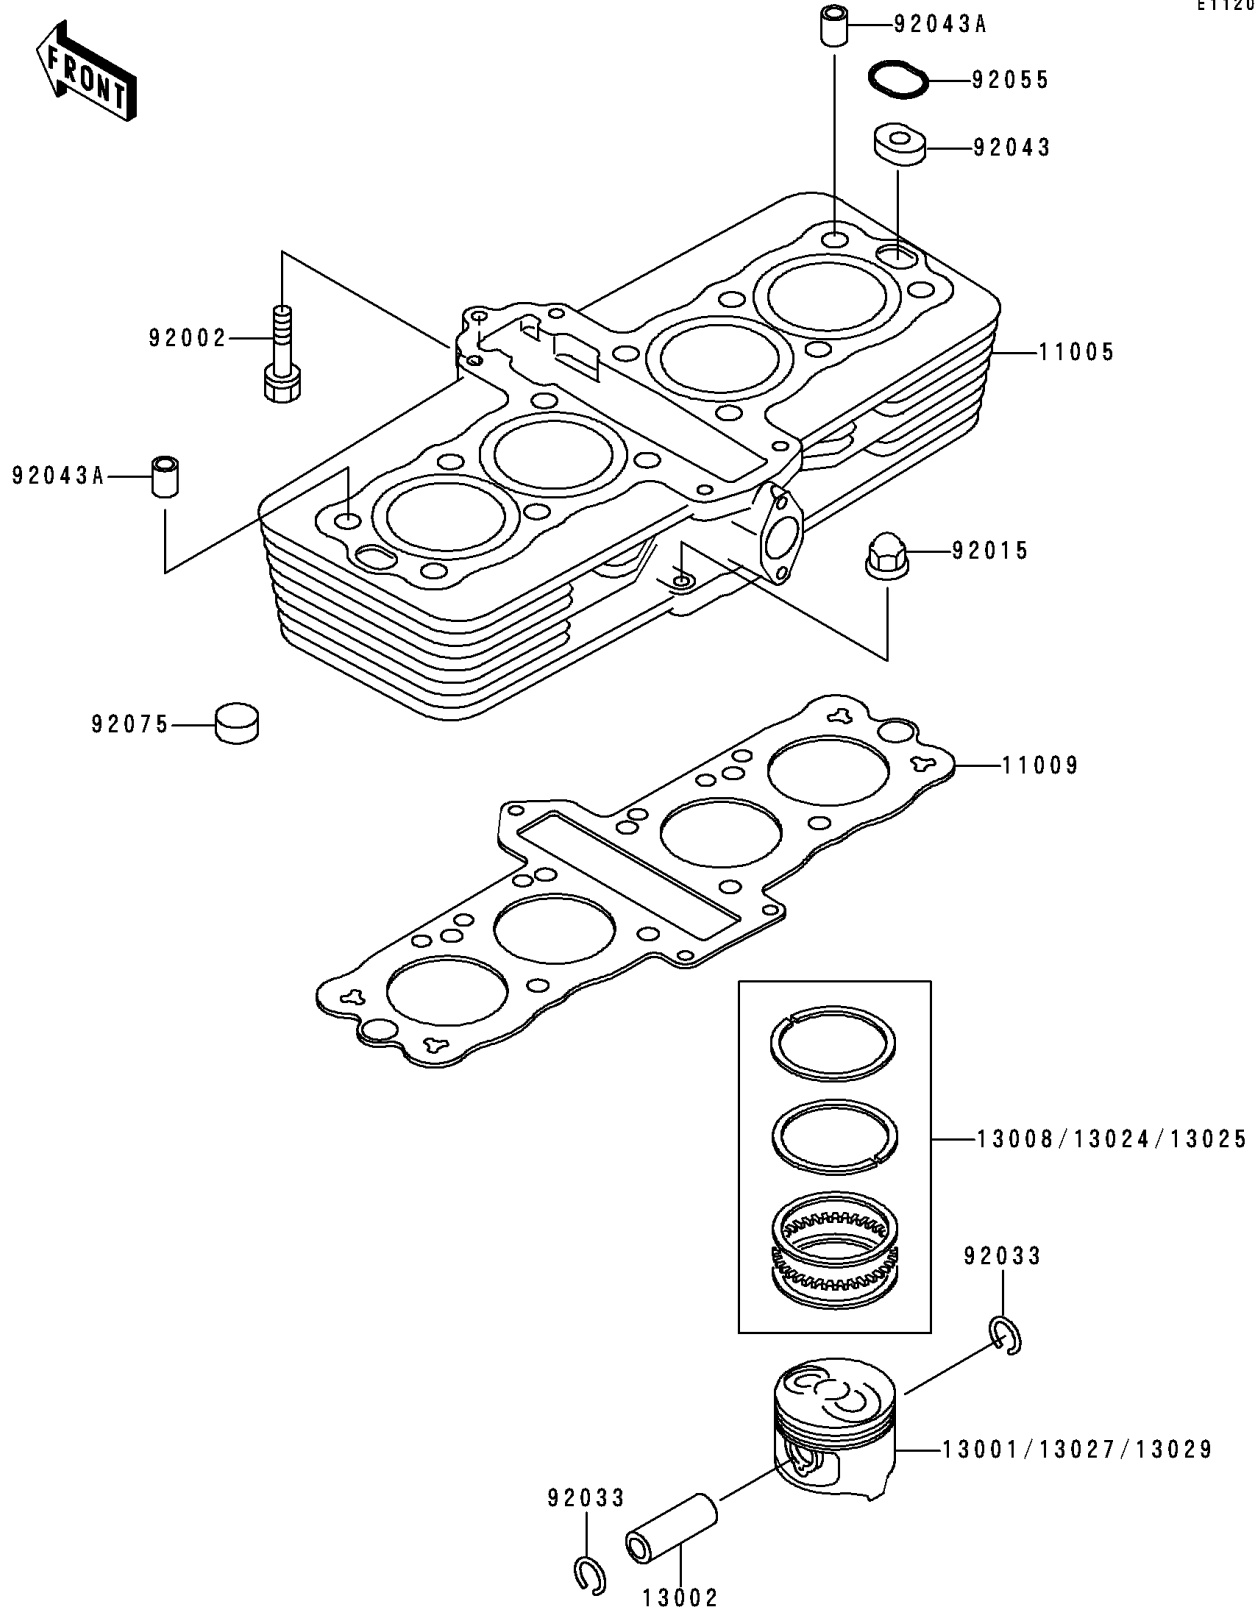

1991 Zephyr

PARTS DIAGRAM

Cylinder/Piston

E1120

1991 Zephyr

PARTS LIST

Cylinder/Piston

ITEM NAME	PART NUMBER	QUANTITY
CYLINDER-ENGINE (Ref # 11005)	11005-1630	1
GASKET,CYLINDER BASE (Ref # 11009)	11009-1932	1
PISTON-ENGINE,STD (Ref # 13001)	13001-1121	4
PIN-PISTON (Ref # 13002)	13002-1012	4
RING-SET-PISTON,STD (Ref # 13008)	13008-1009	4
RING-SET-PISTON LL,O/S 1.00 (Ref # 13024)	13024-1010	4
RING-SET-PISTON L,O/S 0.50 (Ref # 13025)	13025-1010	4
PISTON-ENGINE LL,O/S 1.00 (Ref # 13027)	13027-1053	4
PISTON-ENGINE L,O/S 0.50 (Ref # 13029)	13029-1055	4
BOLT,6X28 (Ref # 92002)	92002-1104	5
NUT,CAP,6MM,BLACK (Ref # 92015)	92015-1170	3
RING-SNAP (Ref # 92033)	92033-1050	8
PIN,OIL LINE (Ref # 92043)	92043-1210	2
PIN,9.2X12X14 (Ref # 92043A)	92043-1265	2
RING-O,CYLINDER OIL LINE PIN (Ref # 92055)	92055-1147	2
DAMPER (Ref # 92075)	92075-1089	16