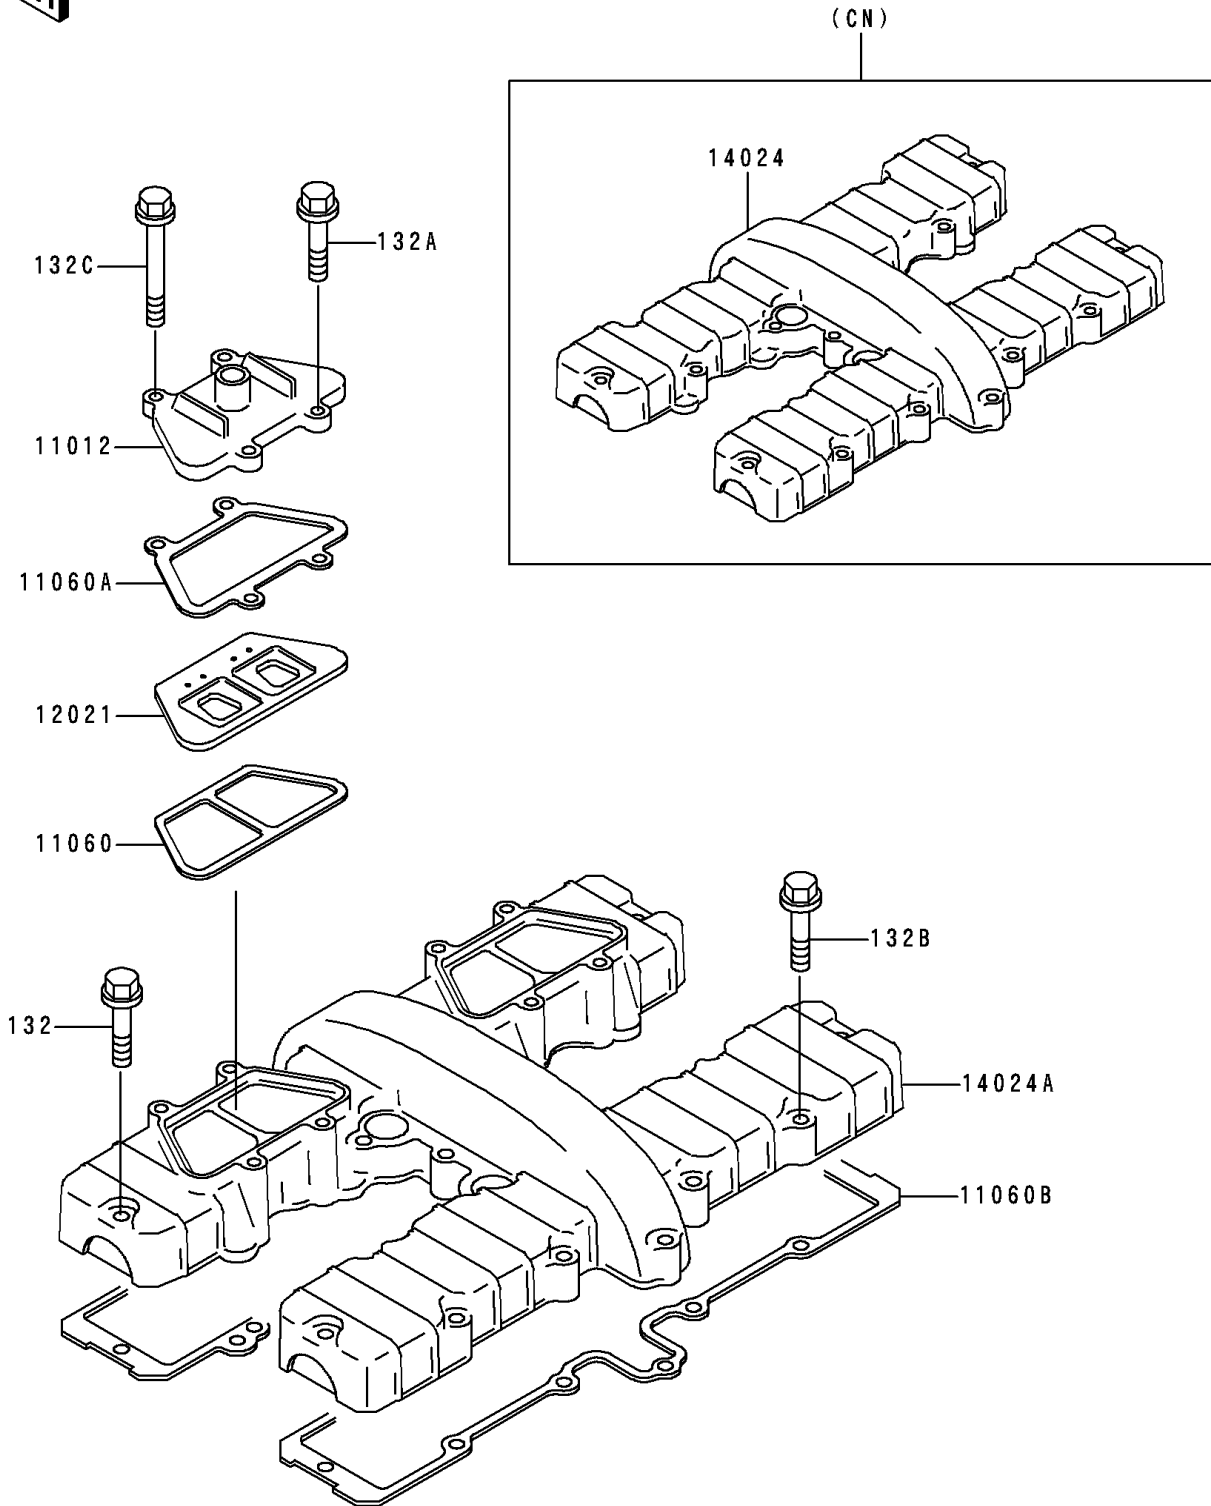

## PARTS DIAGRAM

### Cylinder Head Cover

E1112

## PARTS LIST

### Cylinder Head Cover

ITEM NAME	PART NUMBER	QUANTITY
BOLT-FLANGED-SMALL (Ref # 132)	132E0650	4
BOLT-FLANGED-SMALL (Ref # 132A)	132G0620	4
BOLT-FLANGED-SMALL (Ref # 132B)	132G0635	16
BOLT-FLANGED-SMALL (Ref # 132B)	132G0635	20
BOLT-FLANGED-SMALL (Ref # 132C)	132G0665	4
CAP, REED VALVE, SILVER (Ref # 11012)	11012-1193	2
GASKET, REED VALVE, LWR (Ref # 11060)	11060-1063	2
GASKET, REED VALVE, UPP (Ref # 11060A)	11060-1064	2
GASKET, HEAD COVER (Ref # 11060B)	11060-1329	1
VALVE-ASSY-REED (Ref # 12021)	12021-1008	2
COVER, HEAD (Ref # 14024)	14024-1798	1
COVER, HEAD (Ref # 14024A)	14024-1946	1