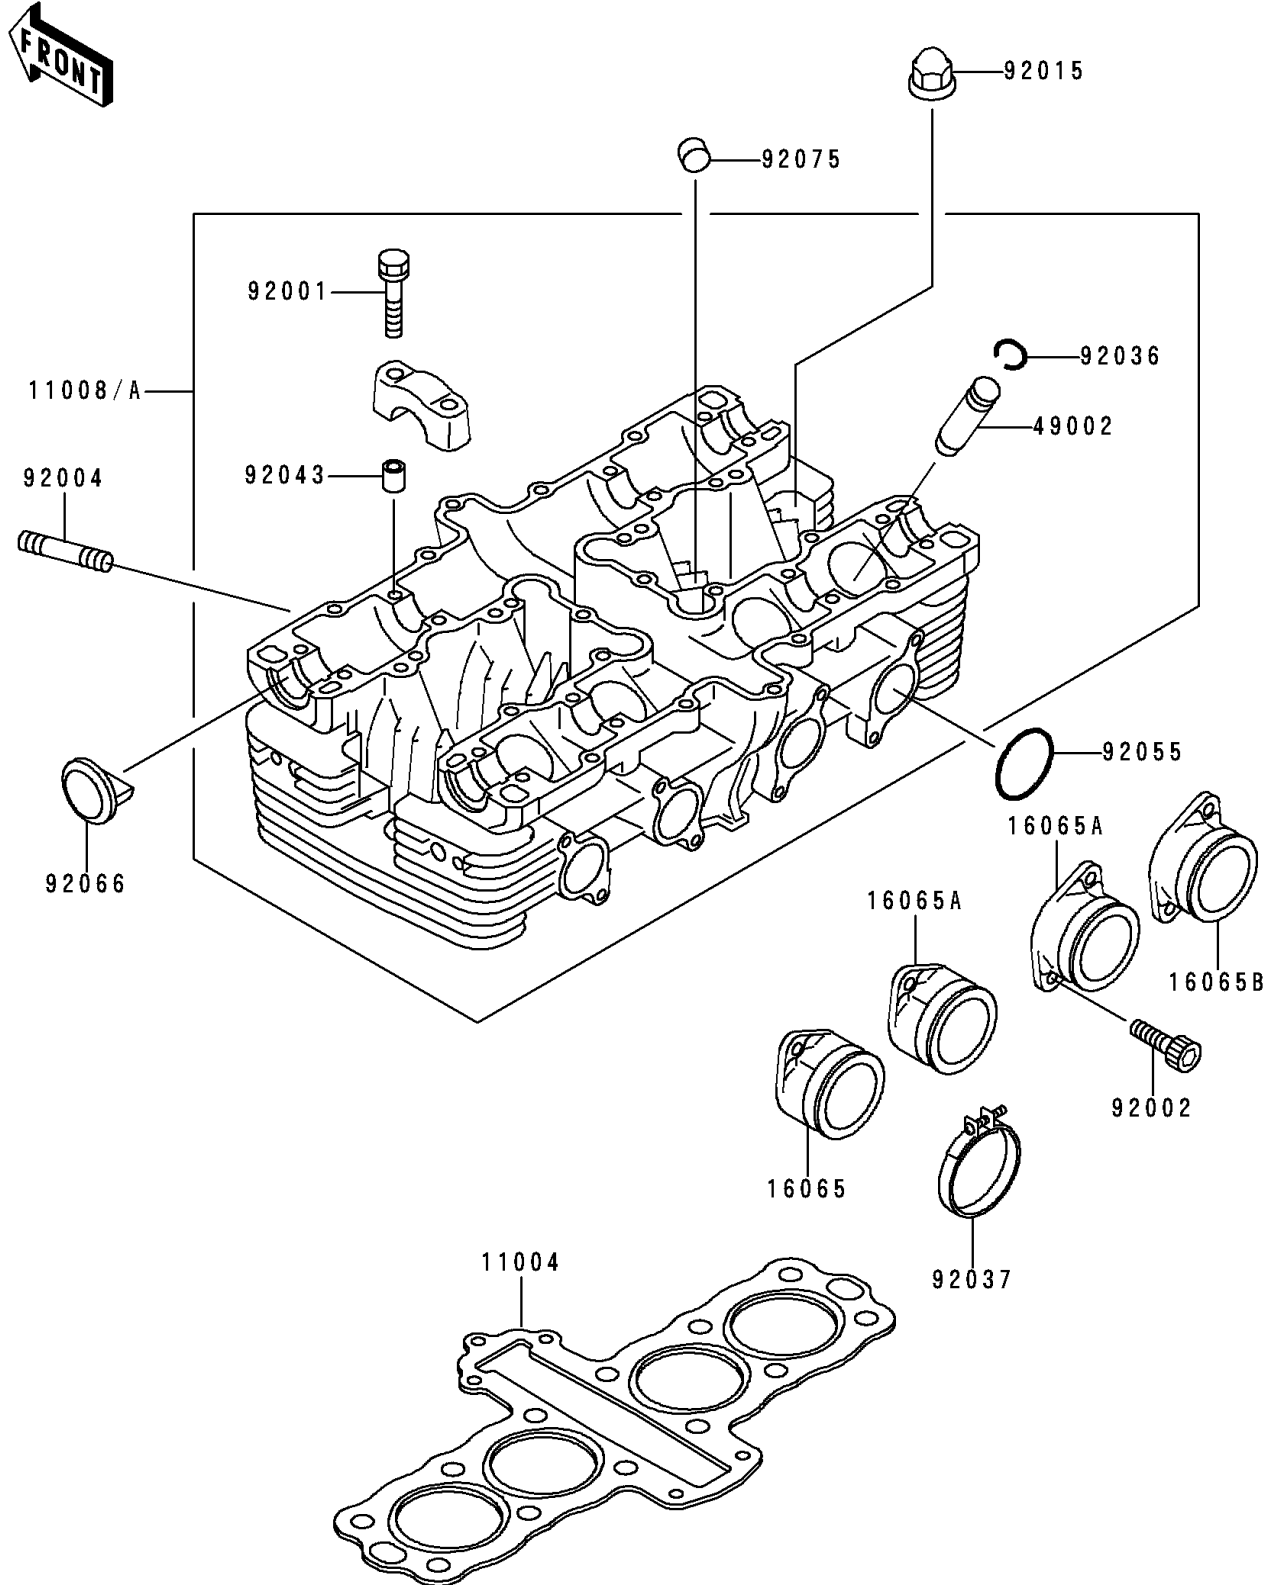

1993 Zephyr

PARTS DIAGRAM

Cylinder Head

E1111

1993 Zephyr

PARTS LIST

Cylinder Head

ITEM NAME

PART NUMBER

QUANTITY
