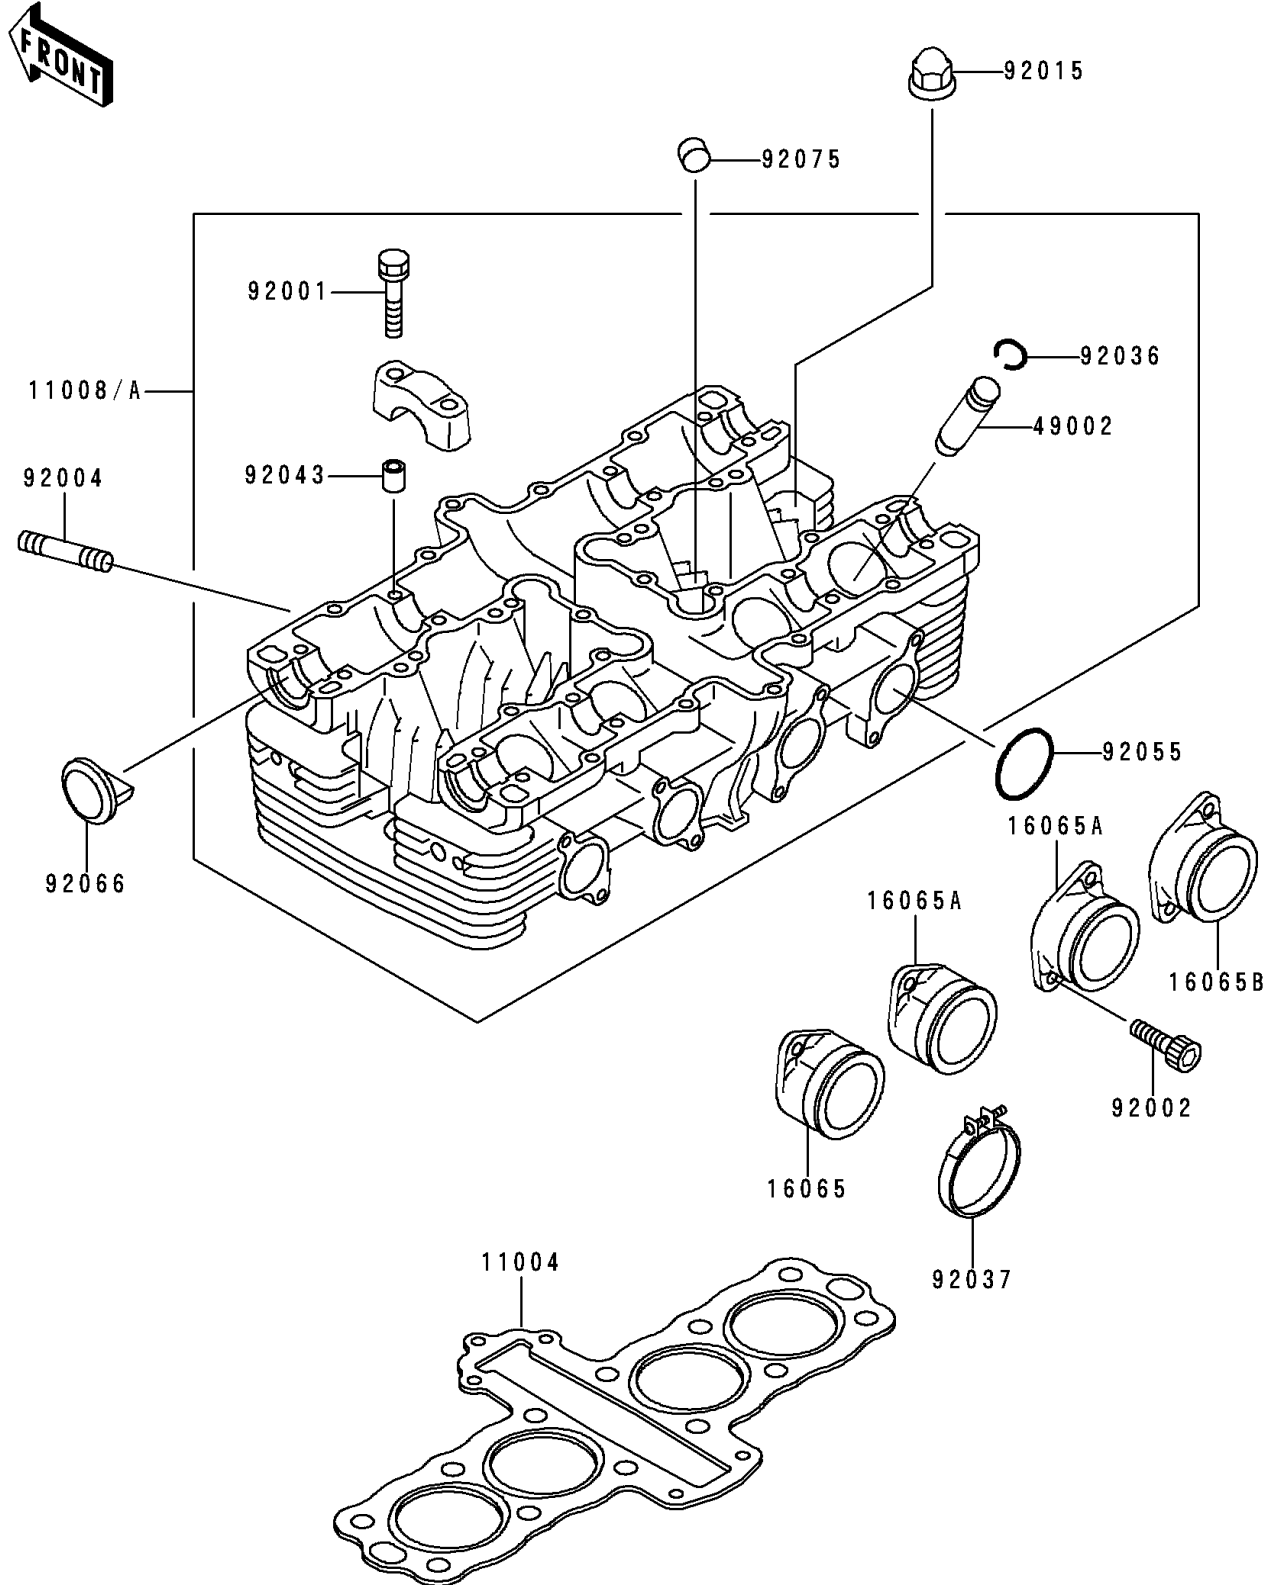

1992 Zephyr

PARTS DIAGRAM

Cylinder Head

E1111

1992 Zephyr

PARTS LIST

Cylinder Head

ITEM NAME

PART NUMBER

QUANTITY
