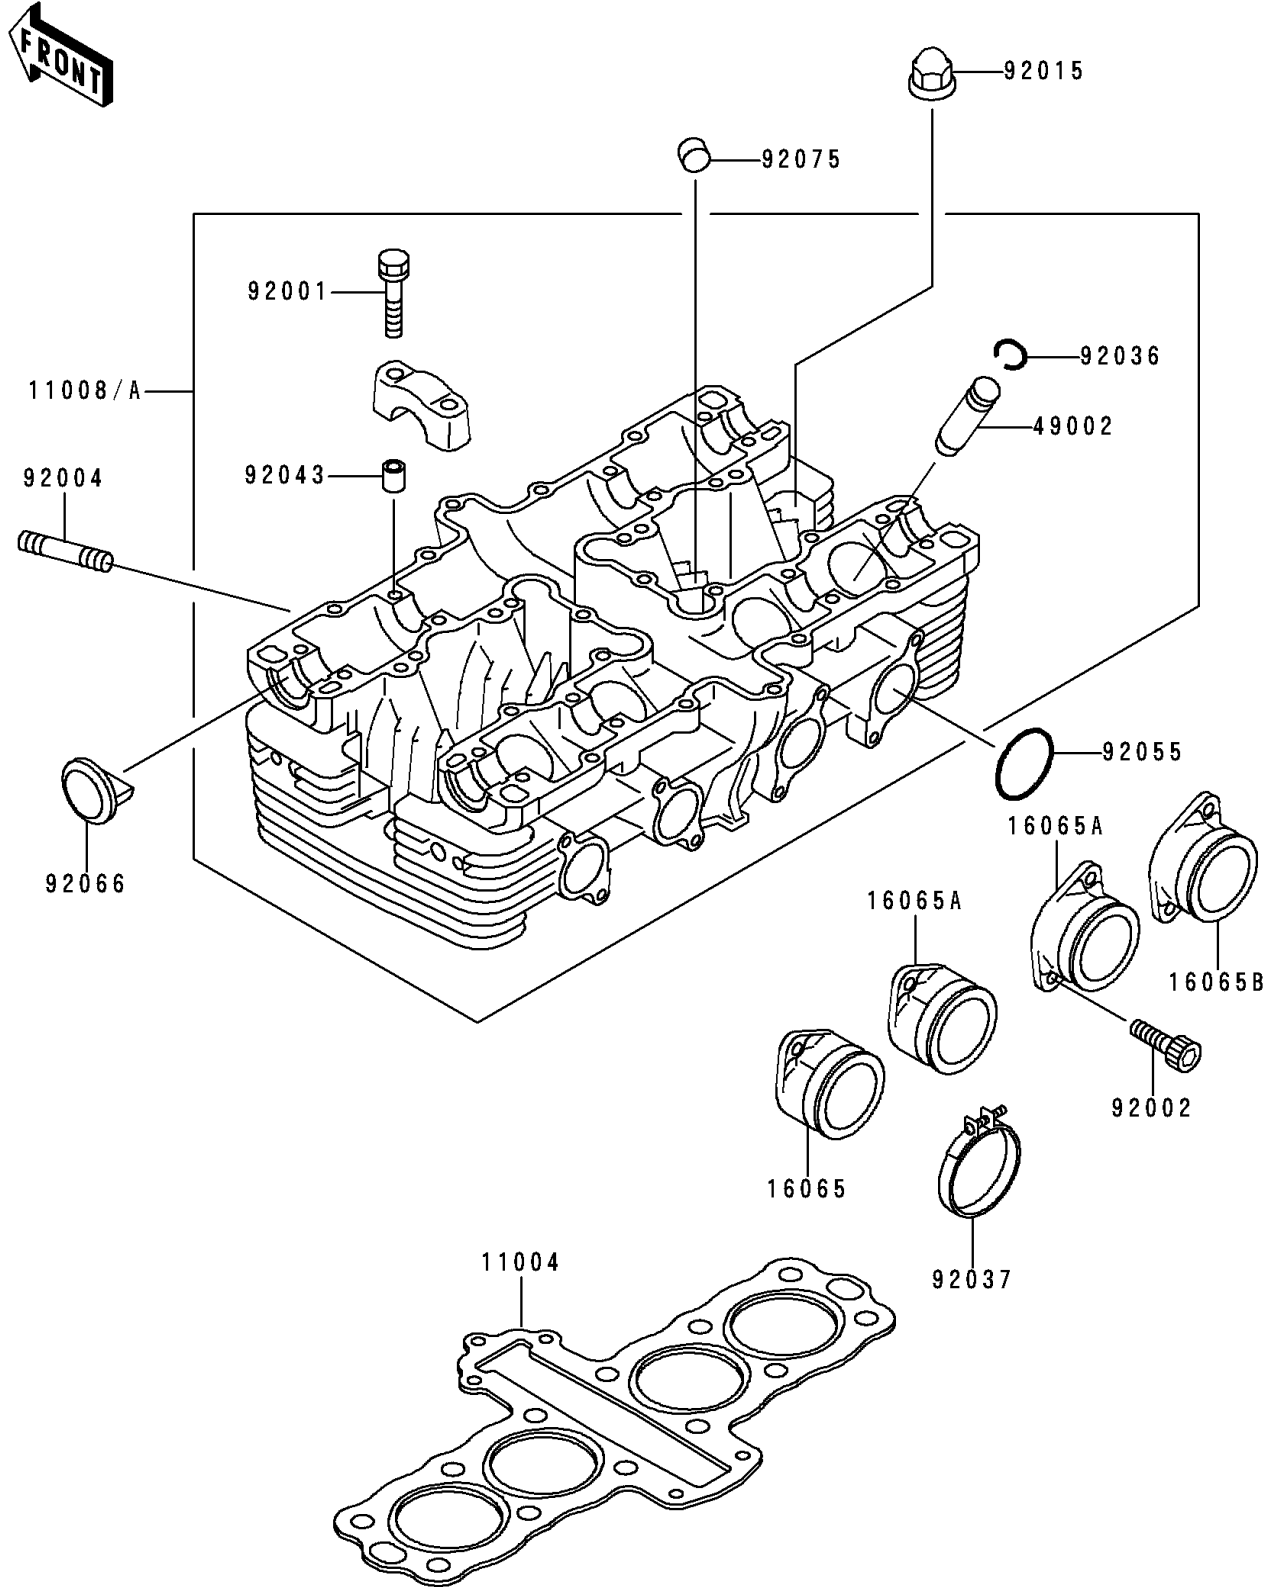

1991 Zephyr

PARTS DIAGRAM

Cylinder Head

E1111

1991 Zephyr

PARTS LIST

Cylinder Head

ITEM NAME	PART NUMBER	QUANTITY
GASKET-HEAD (Ref # 11004)	11004-1212	1
HEAD-COMP-CYLINDER (Ref # 11008)	11008-1225	1
HEAD-COMP-CYLINDER (Ref # 11008A)	11008-1240	1
HOLDER-CARBURETOR,#1 (Ref # 16065)	16065-1234	1
HOLDER-CARBURETOR,#2 (Ref # 16065A)	16065-1235	2
HOLDER-CARBURETOR,#4 (Ref # 16065B)	16065-1236	1
GUIDE-VALVE (Ref # 49002)	49002-1005	8
BOLT,FLANGED,6X38 (Ref # 92001)	92001-1105	16
BOLT,6X16 (Ref # 92002)	92002-1143	8
STUD,6X27 (Ref # 92004)	92004-1162	8
NUT,CAP,8MM,BLACK (Ref # 92015)	92015-1174	12
RING-SNAP (Ref # 92036)	92036-023	8
CLAMP (Ref # 92037)	92037-1326	4
PIN,6.2X8X14 (Ref # 92043)	92043-1263	16
RING-O,32MM (Ref # 92055)	92055-1256	4
PLUG,CAMSHAFT (Ref # 92066)	92066-1329	4
DAMPER (Ref # 92075)	92075-182	4