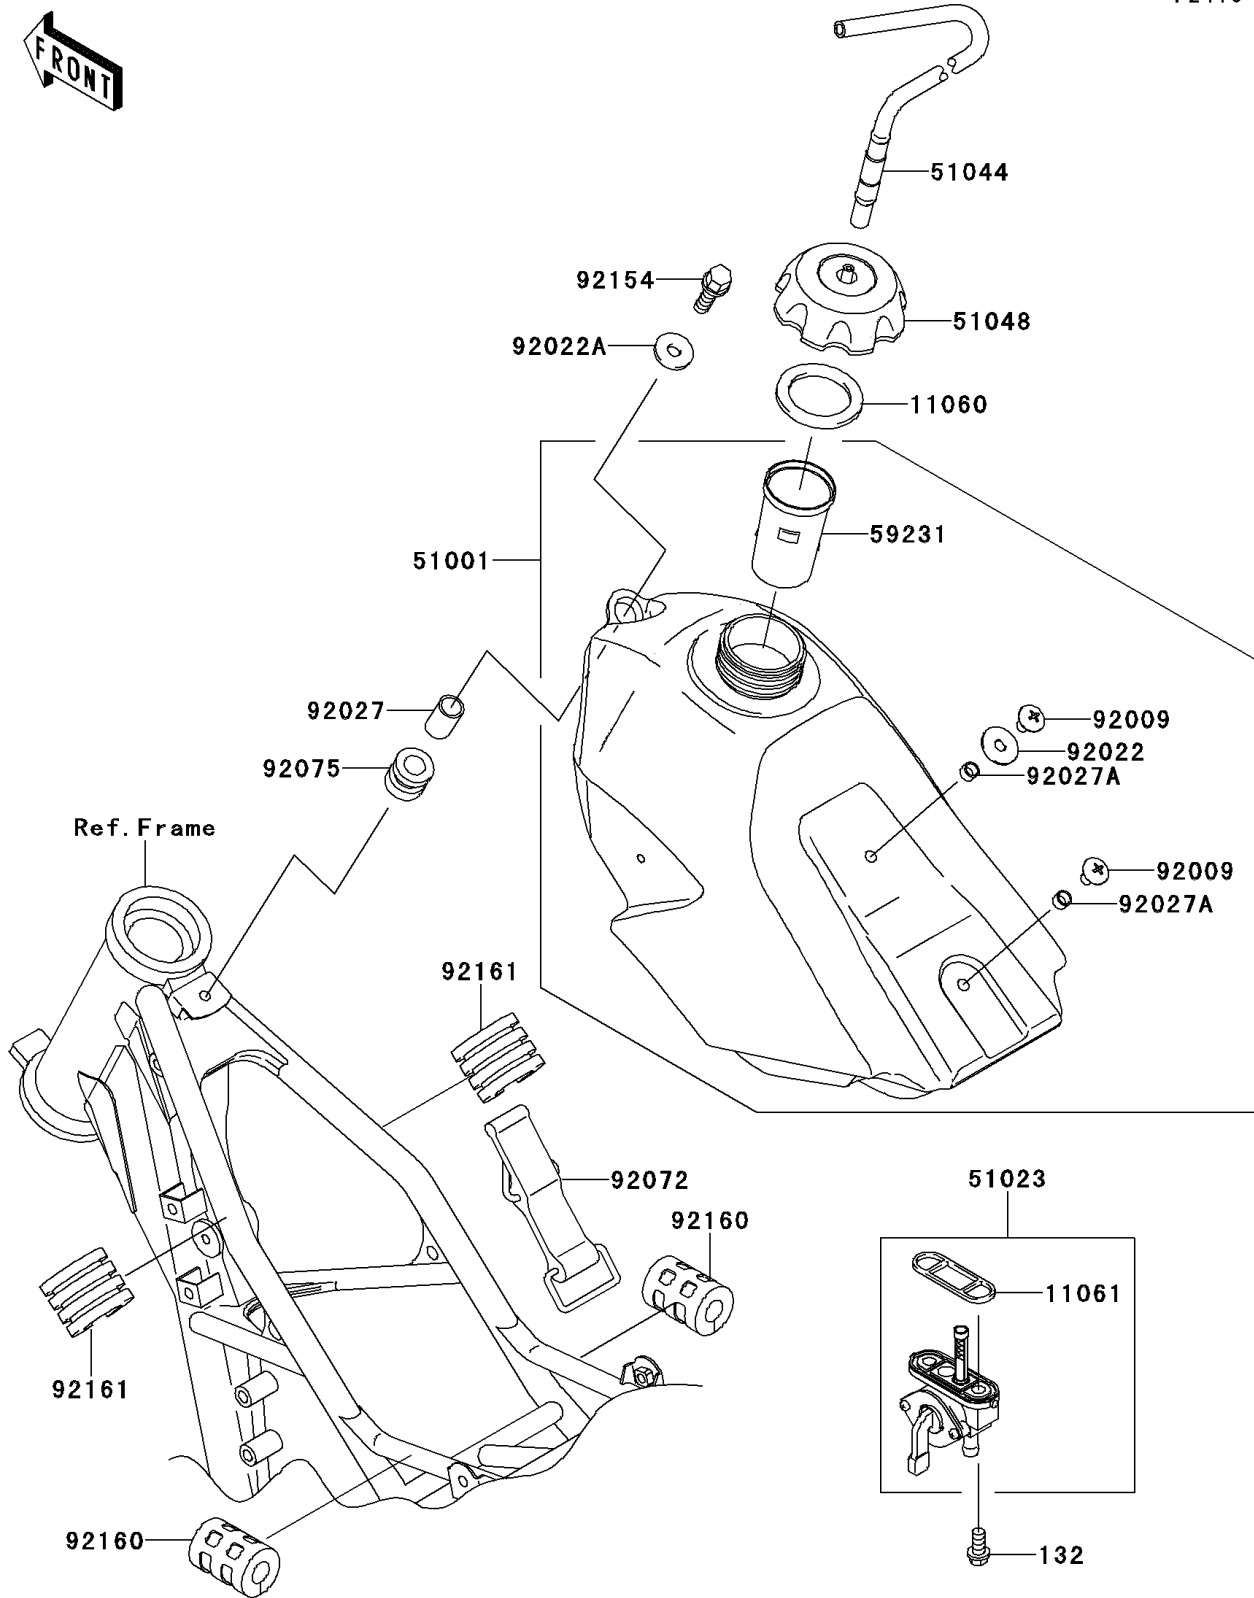

2012 KX™ 85

PARTS DIAGRAM

Fuel Tank

F2410

2012 KX™ 85

PARTS LIST

Fuel Tank

ITEM NAME	PART NUMBER	QUANTITY
BOLT-FLANGED-SMALL,6X12 (Ref # 132)	132BA0612	2
GASKET,FUEL TANK CAP (Ref # 11060)	11060-1340	1
GASKET,FUEL TAP (Ref # 11061)	11061-0181	1
TANK-COMP-FUEL,F.BLACK (Ref # 51001)	51001-1677-6Z	1
TAP-ASSY,FUEL (Ref # 51023)	51023-0024	1
TUBE-ASSY (Ref # 51044)	51044-0025	1
CAP-ASSY-TANK,FUEL (Ref # 51048)	51048-0014	1
FILLER (Ref # 59231)	59231-1096	1
SCREW,6X10 (Ref # 92009)	92009-1530	2
WASHER,PLAIN,6MM (Ref # 92022)	92022-165	1
WASHER,6.5X24X2 (Ref # 92022A)	92022-1690	1
COLLAR,6.8X10X14 (Ref # 92027)	92027-1966	1
COLLAR,6.2X7.8X5 (Ref # 92027A)	92027-2096	2
BAND,FUEL TANK (Ref # 92072)	92072-1229	1
DAMPER (Ref # 92075)	92075-1787	1
BOLT,FLANGED,6X25 (Ref # 92154)	92154-0520	1
DAMPER,FUEL TANK (Ref # 92160)	92160-1236	2
DAMPER,FUEL TANK (Ref # 92161)	92161-1175	2