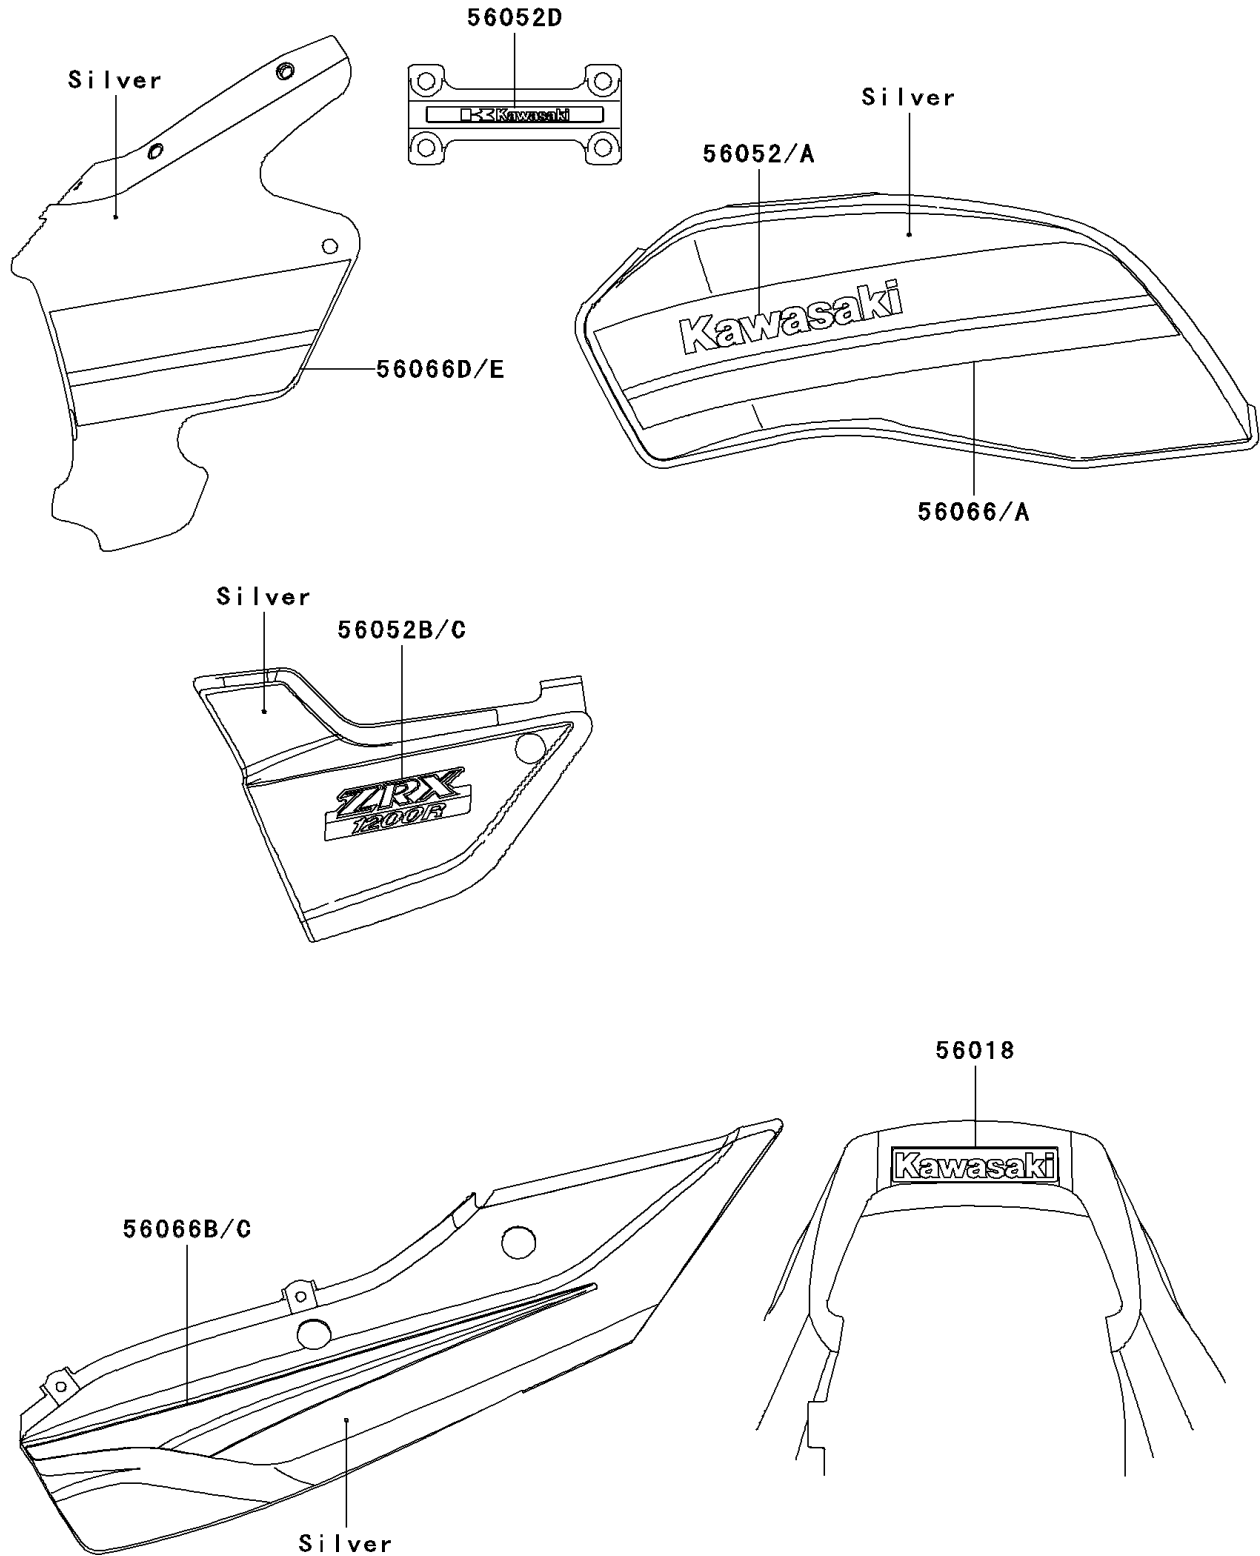

2004 ZRX1200R

PARTS DIAGRAM

Decals(Silver)(A4)(CA,US)

F2861A

2004 ZRX1200R

PARTS LIST

Decals(Silver)(A4)(CA,US)

ITEM NAME

PART NUMBER

QUANTITY
