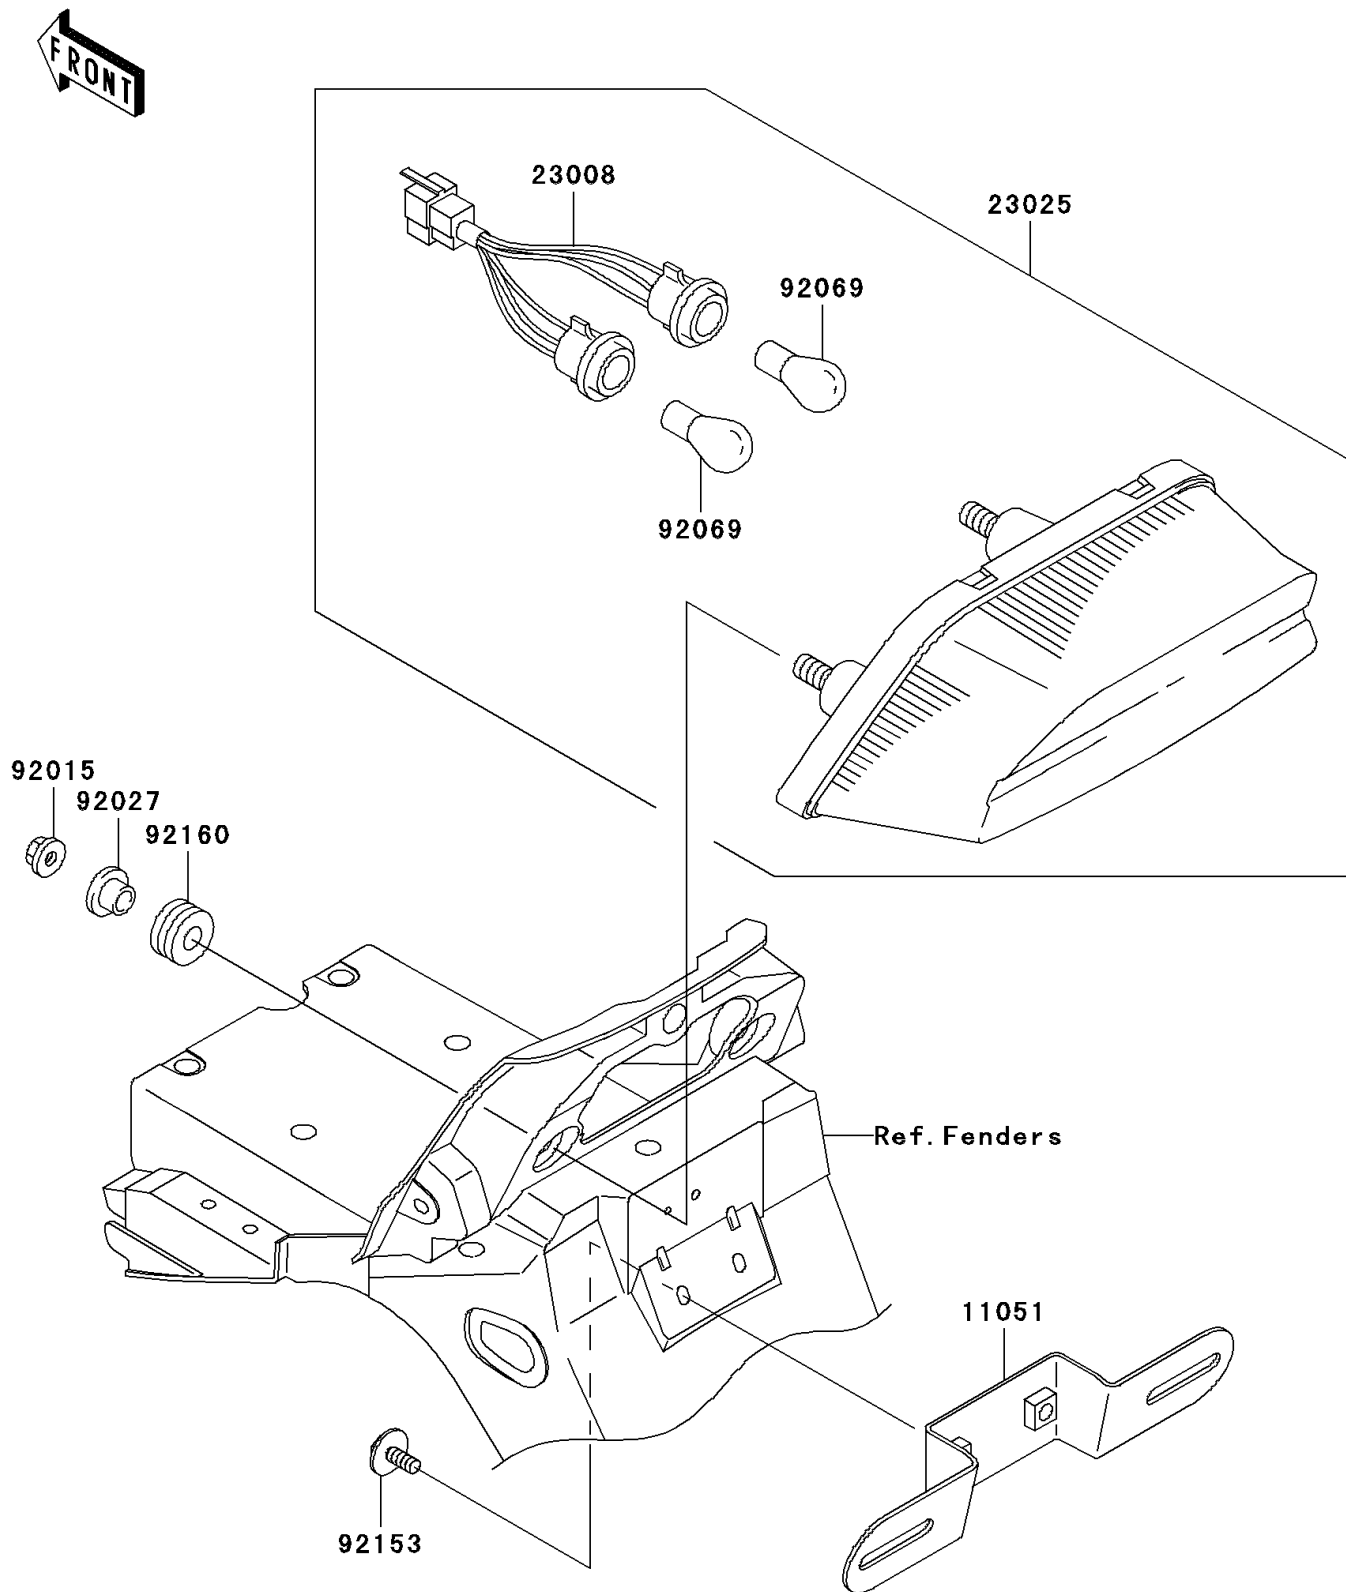

2004 ZRX1200R

PARTS DIAGRAM

Taillight(s)

F2720

2004 ZRX1200R

PARTS LIST

Taillight(s)

Kawasaki

Let the Good Times Roll®

ITEM NAME

PART NUMBER

QUANTITY
