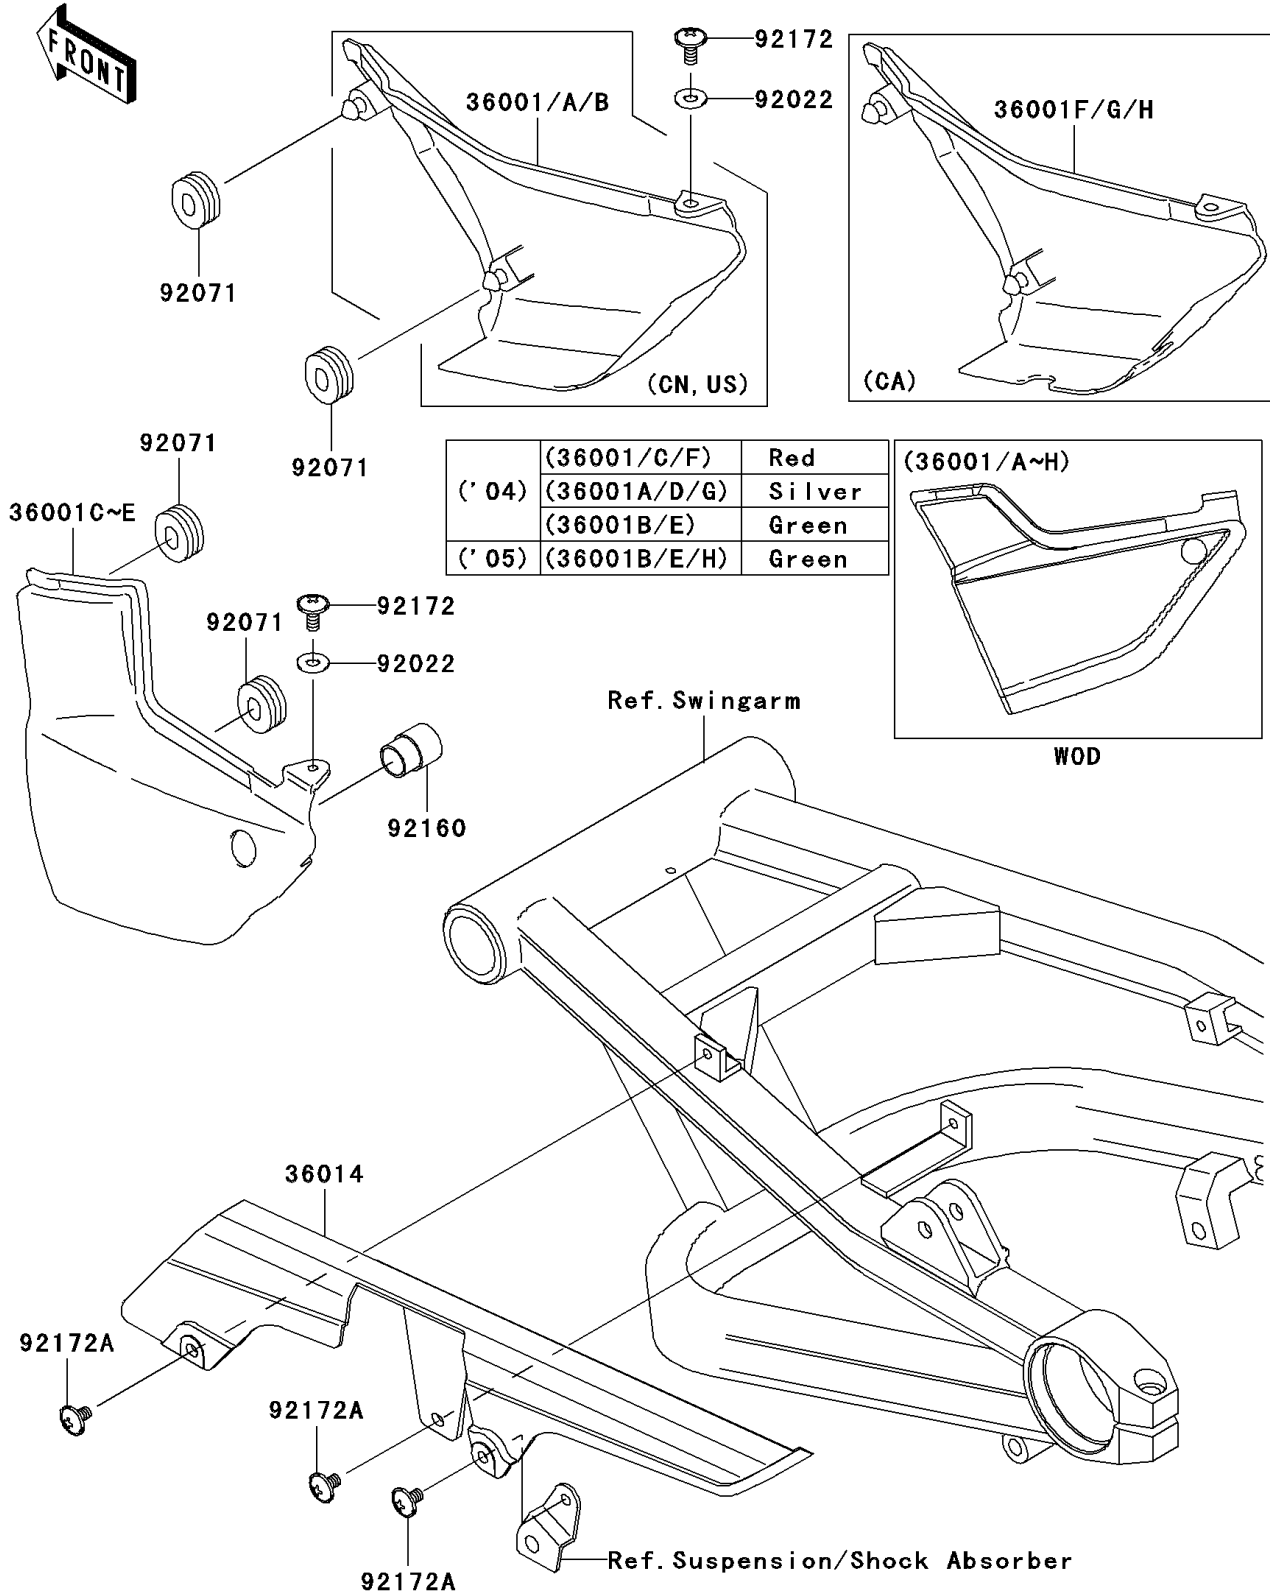

# 2004 ZRX1200R

## PARTS DIAGRAM

### Side Covers/Chain Cover

F2610

## PARTS LIST