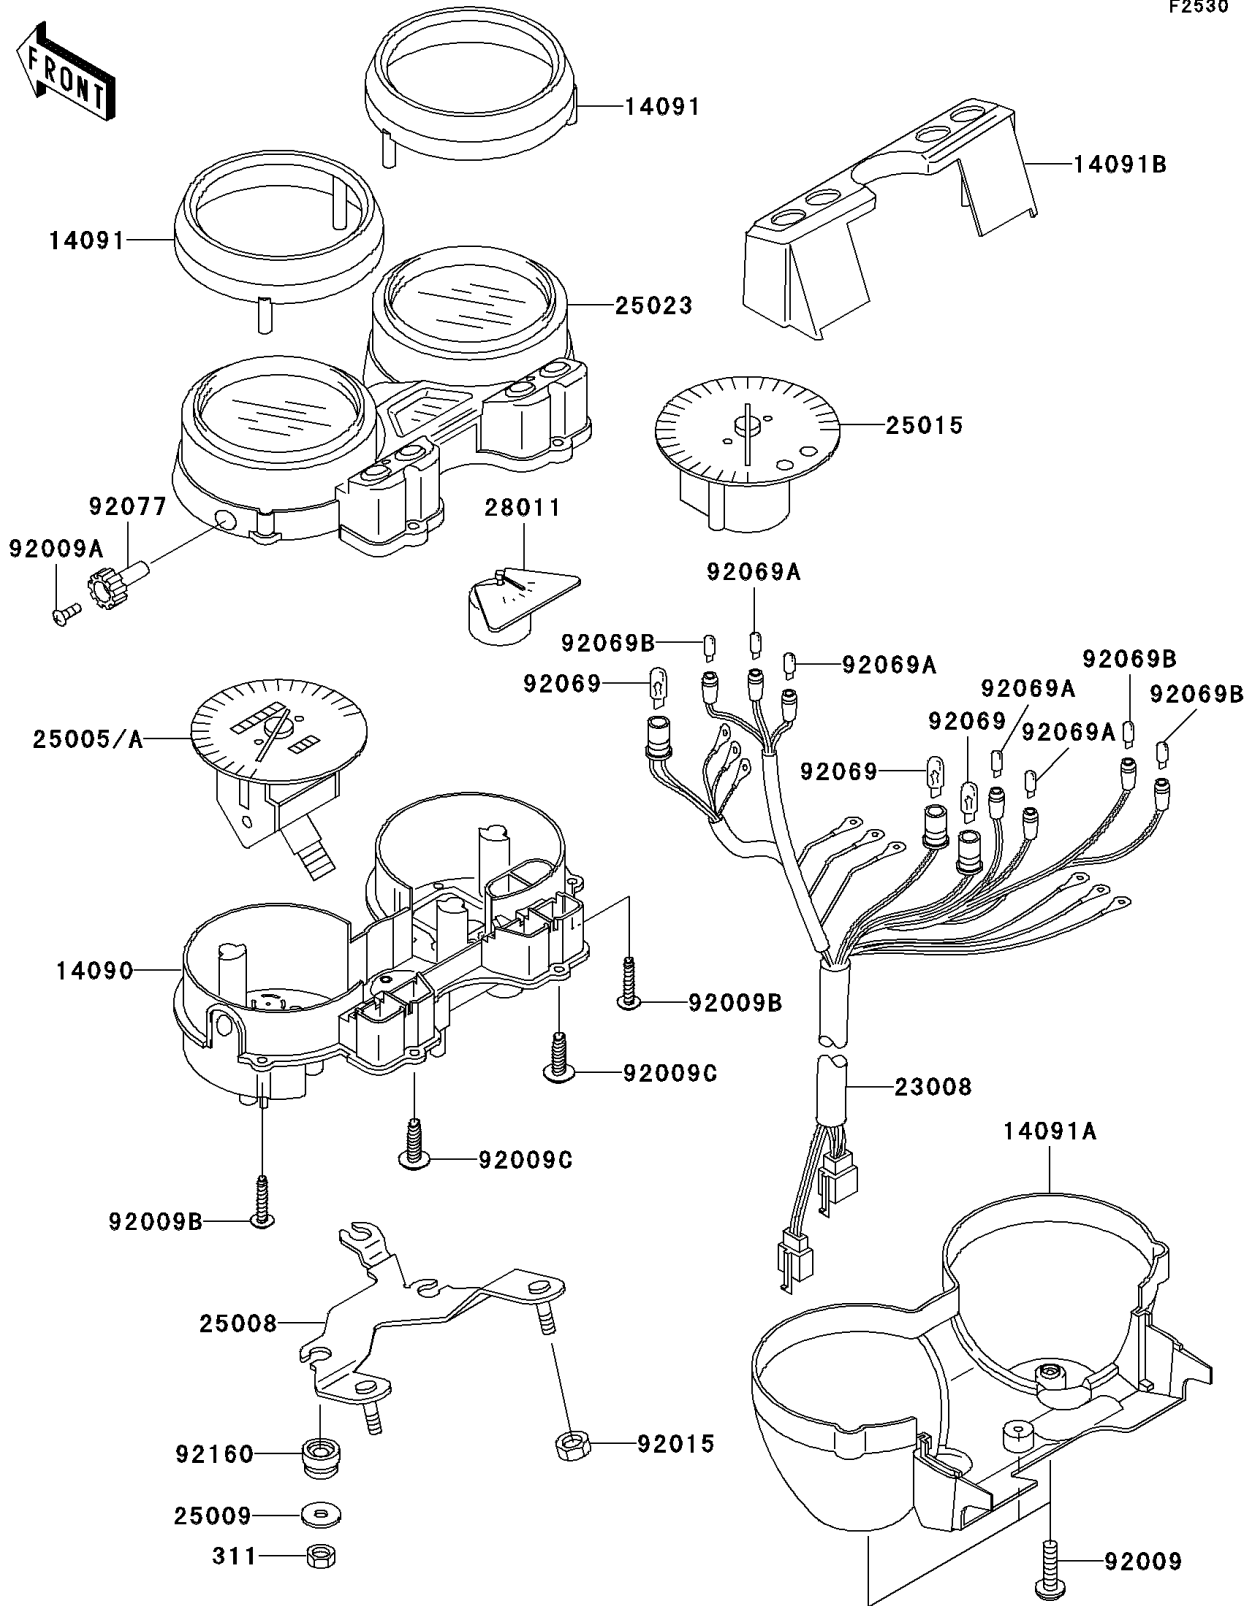

2005 ZRX1200R

PARTS DIAGRAM

Meter(s)

F2530

2005 ZRX1200R

PARTS LIST

Meter(s)

ITEM NAME

PART NUMBER

QUANTITY
