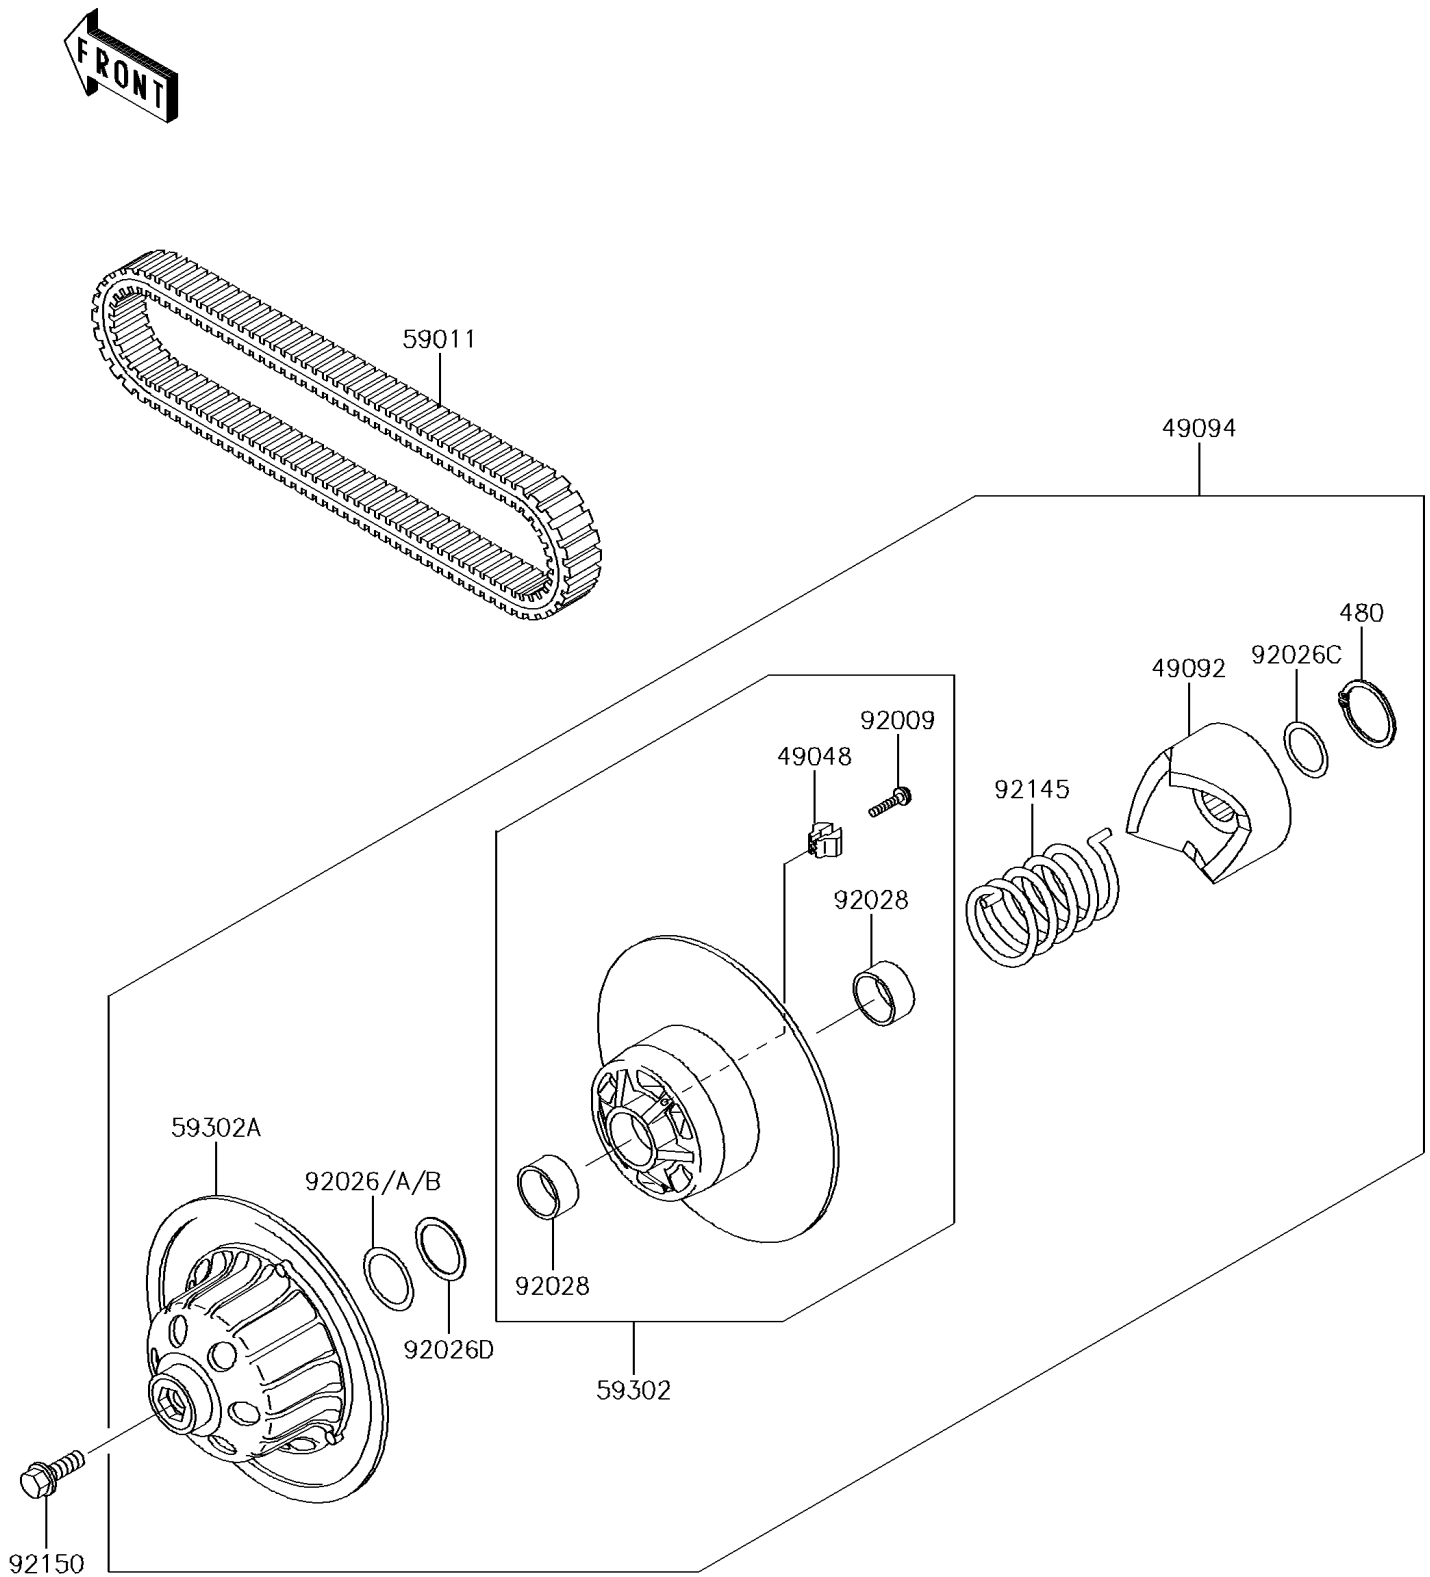

2017 MULE™ 4010 TRANS4x4® SE

PARTS DIAGRAM

Driven Converter/Drive Belt

E1392

2017 MULE™ 4010 TRANS4x4® SE

PARTS LIST

Driven Converter/Drive Belt

ITEM NAME	PART NUMBER	QUANTITY
SHOE (Ref # 49048)	49048-1060	3
RAMP (Ref # 49092)	49092-1068	1
CONVERTER-ASSY-DRIVEN (Ref # 49094)	49094-0045	1
BELT, CONVERTER (Ref # 59011)	59011-1077	1
SHEAVE-COMP, MOVABLE (Ref # 59302)	59302-0031	1
SHEAVE-COMP (Ref # 59302A)	59302-0032	1
SCREW, SHOE (Ref # 92009)	92009-1849	3
SPACER, 39X50X0.50 (Ref # 92026)	92026-1507	AR
SPACER, 39X50X0.60 (Ref # 92026A)	92026-1508	AR
SPACER, 39X50X0.80 (Ref # 92026B)	92026-1510	AR
SPACER, 34X44X0.80 (Ref # 92026C)	92026-1521	1
SPACER, 39X49.5X1.0 (Ref # 92026D)	92026-1603	1
BUSHING (Ref # 92028)	92028-1864	2
SPRING (Ref # 92145)	92145-1404	1
BOLT, 12X35 (Ref # 92150)	92150-1009	1
CIRCLIP-TYPE-C, 34MM (Ref # 480)	480J3400	1