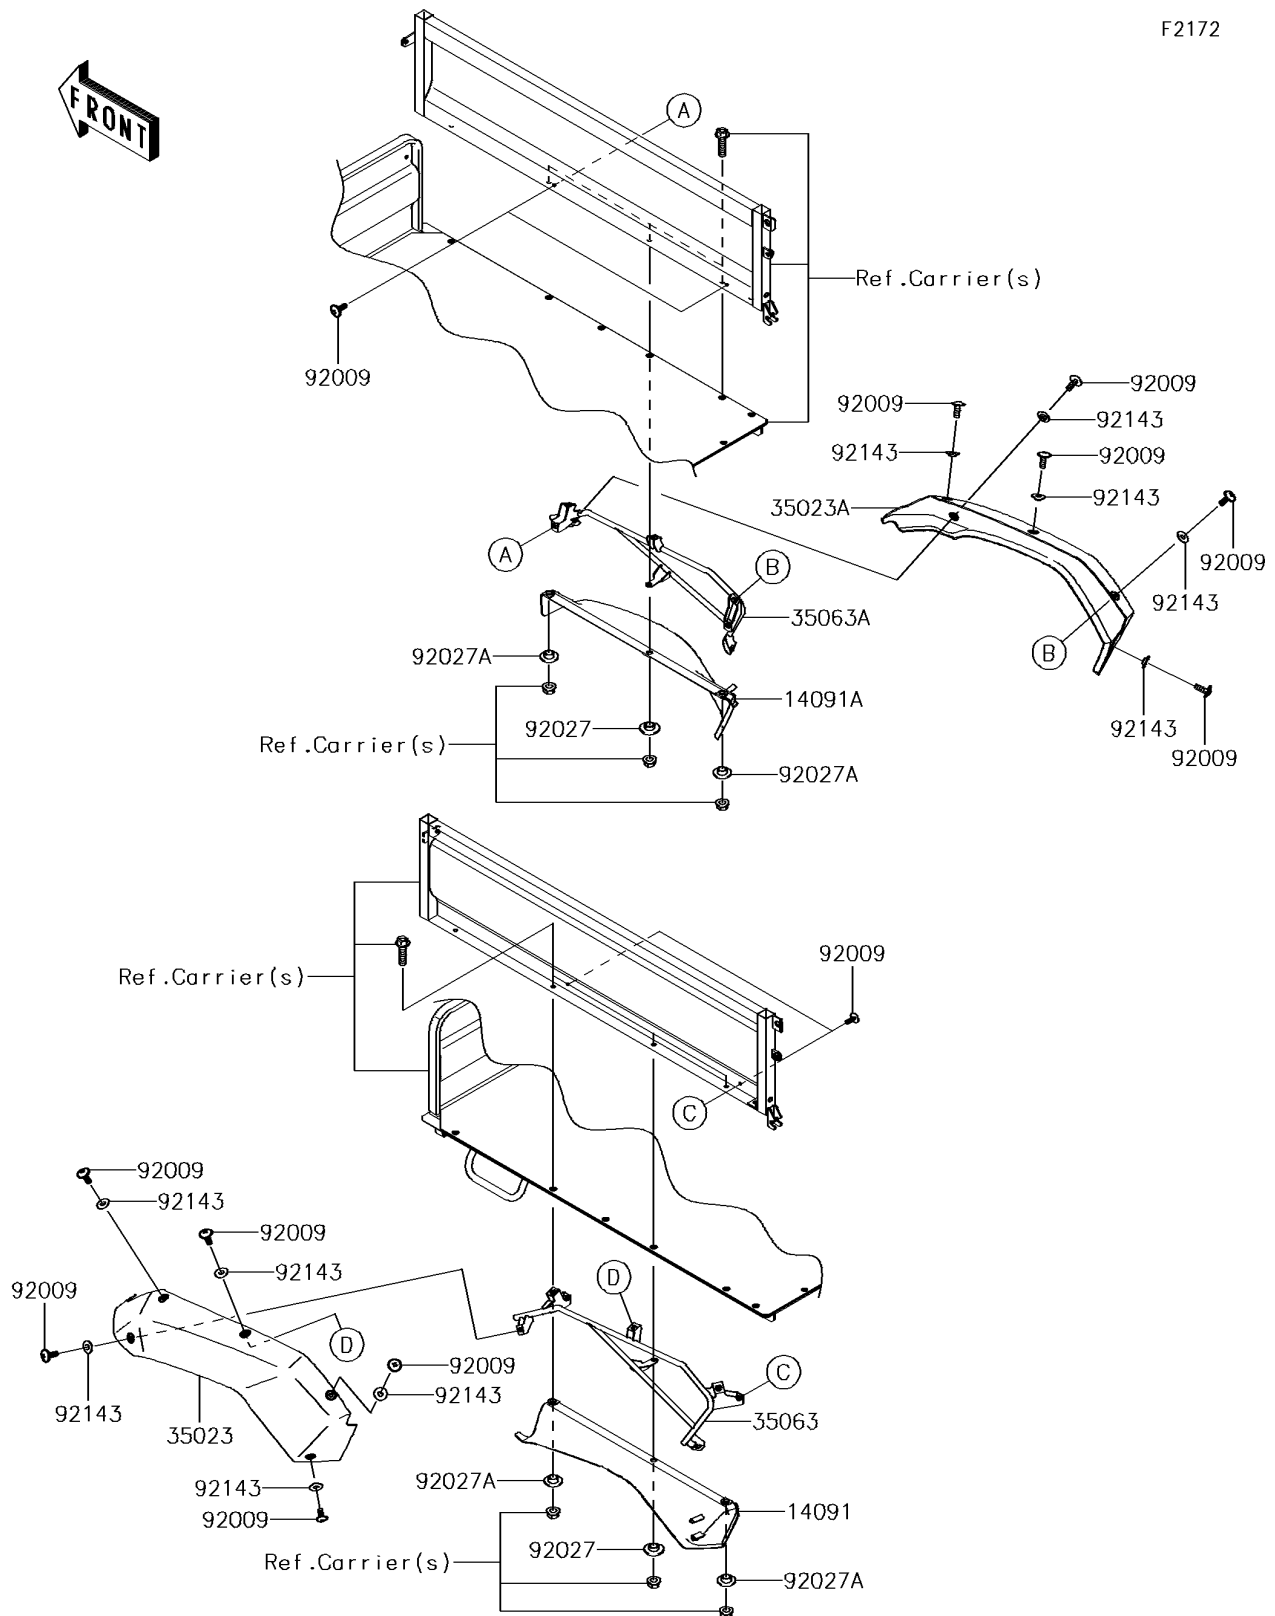

2016 MULE™ 4010 4x4 SE

PARTS DIAGRAM

Rear Fender(s)

F2172

2016 MULE™ 4010 4x4 SE

PARTS LIST

Rear Fender(s)

| ITEM NAME | PART NUMBER | QUANTITY |
|--|---------------|----------|
| COVER,FENDER,INSIDE,RR,LH (Ref # 14091) | 14091-1634 | 1 |
| COVER,FENDER,INSIDE,RR,RH (Ref # 14091A) | 14091-1635 | 1 |
| FENDER-REAR,LH,F.BLACK (Ref # 35023) | 35023-0121-6Z | 1 |
| FENDER-REAR,RH,F.BLACK (Ref # 35023A) | 35023-0122-6Z | 1 |
| STAY,RR,LH (Ref # 35063) | 35063-0449 | 1 |
| STAY,RR,RH (Ref # 35063A) | 35063-0450 | 1 |
| SCREW,6X16 (Ref # 92009) | 92009-1621 | 14 |
| COLLAR (Ref # 92027) | 92027-1354 | 2 |
| COLLAR (Ref # 92027A) | 92027-1908 | 4 |
| COLLAR (Ref # 92143) | 92143-1087 | 10 |