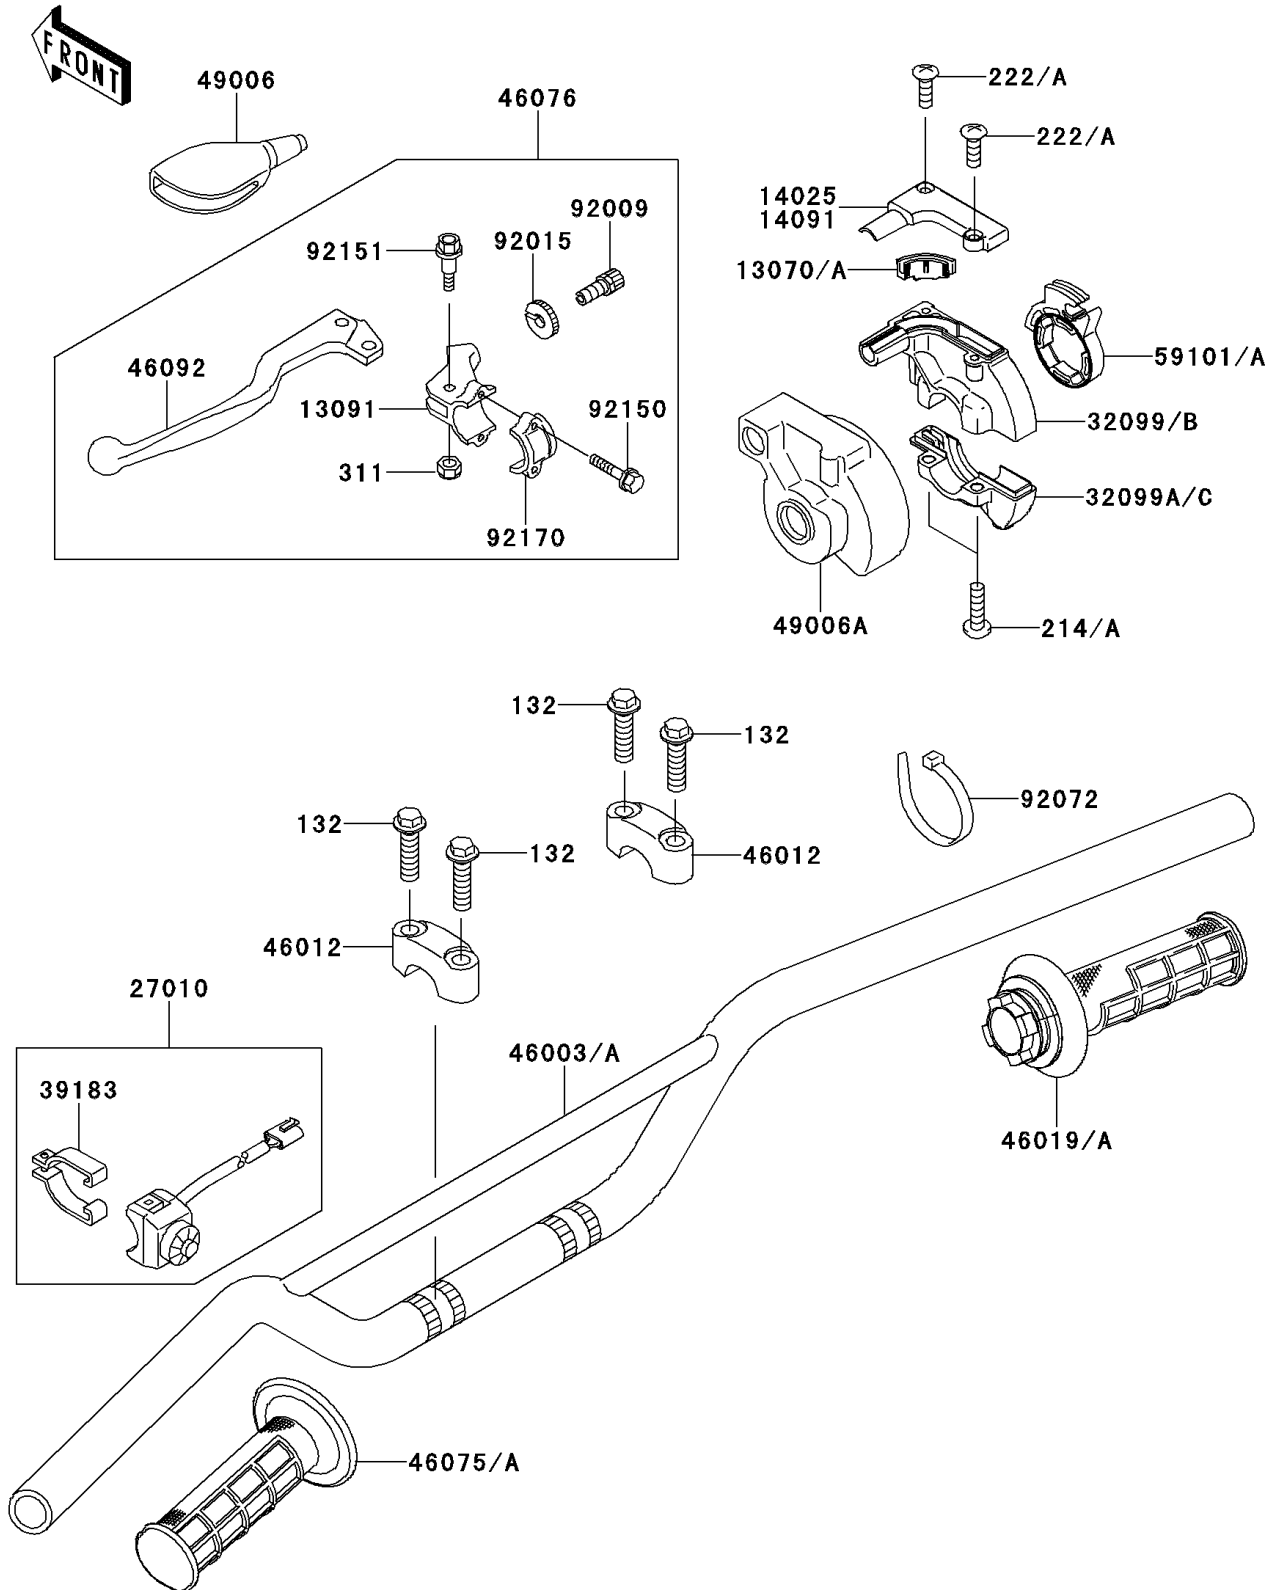

2013 KX™ 85

PARTS DIAGRAM

Handlebar

F2310

2013 KX™ 85

PARTS LIST

Handlebar

Kawasaki

Let the Good Times Roll®

ITEM NAME

PART NUMBER

QUANTITY
