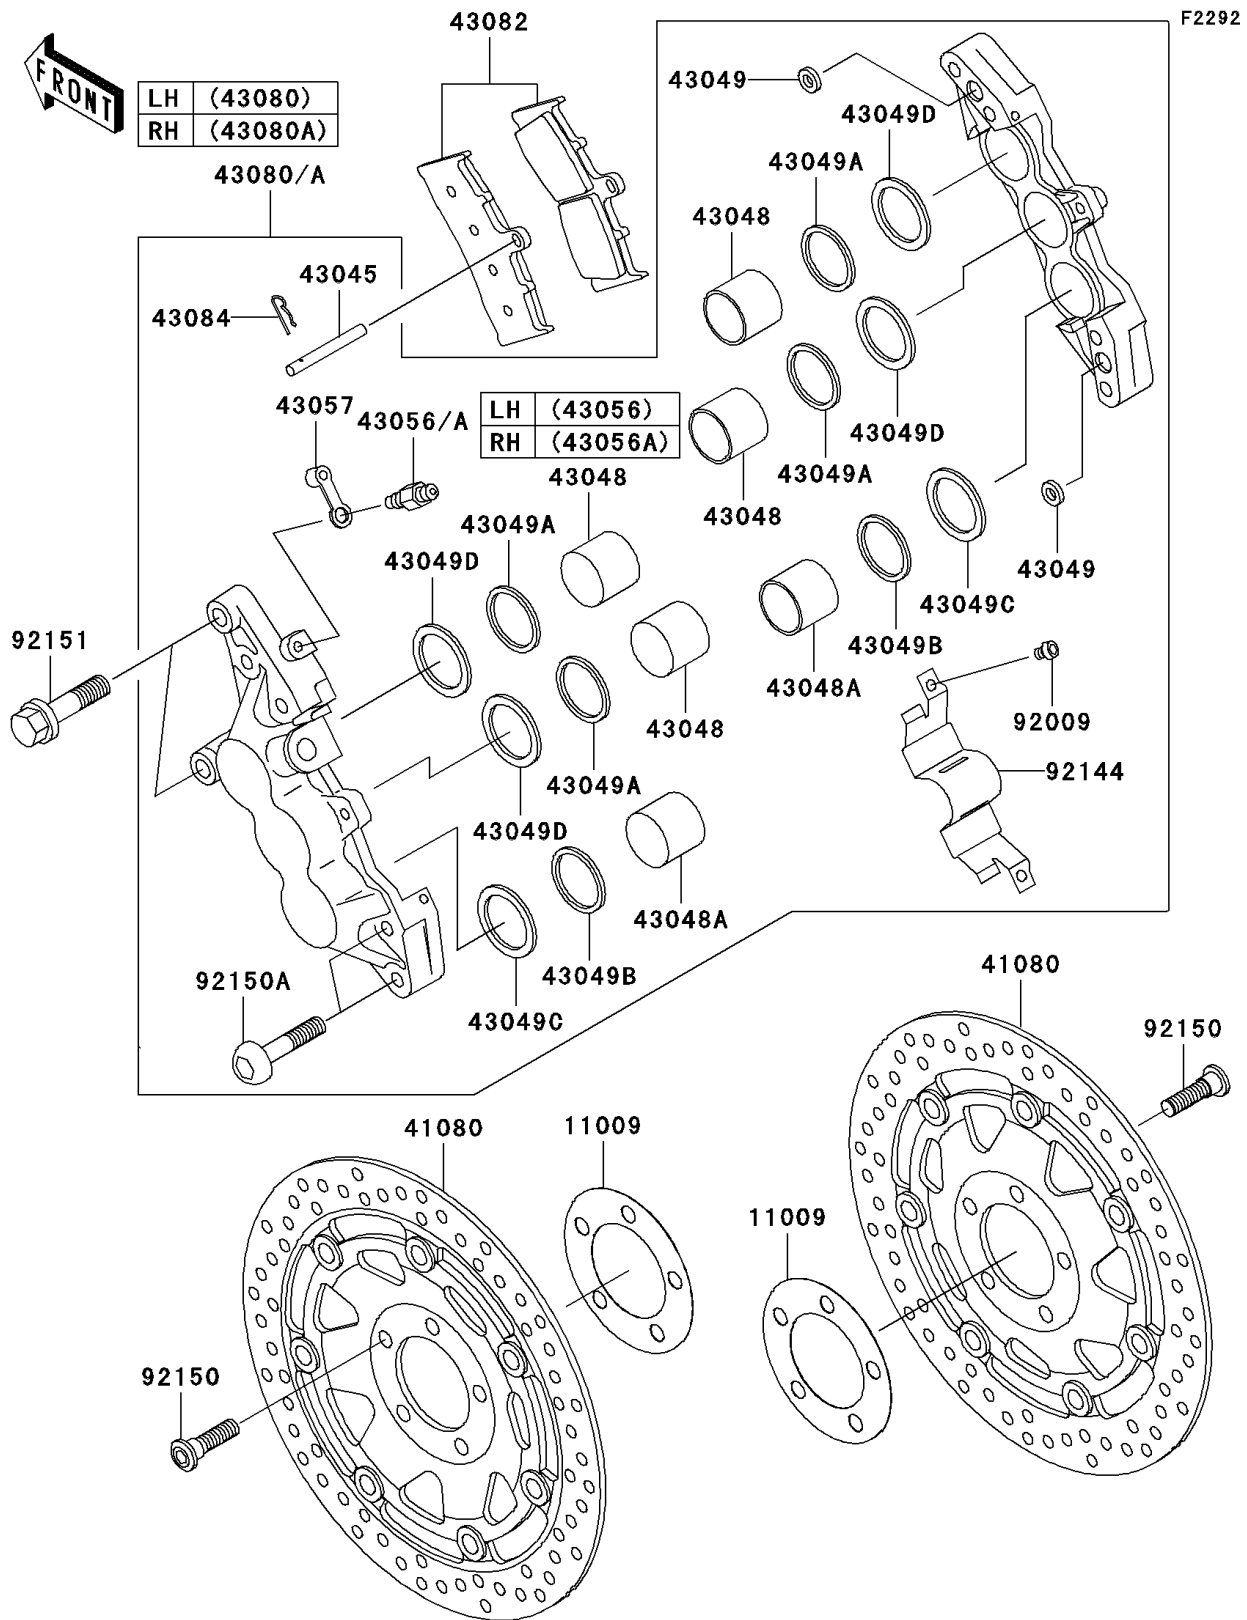

2004 ZRX1200R

PARTS DIAGRAM

Front Brake(A4)

2004 ZRX1200R

PARTS LIST

Front Brake(A4)

ITEM NAME

PART NUMBER

QUANTITY
