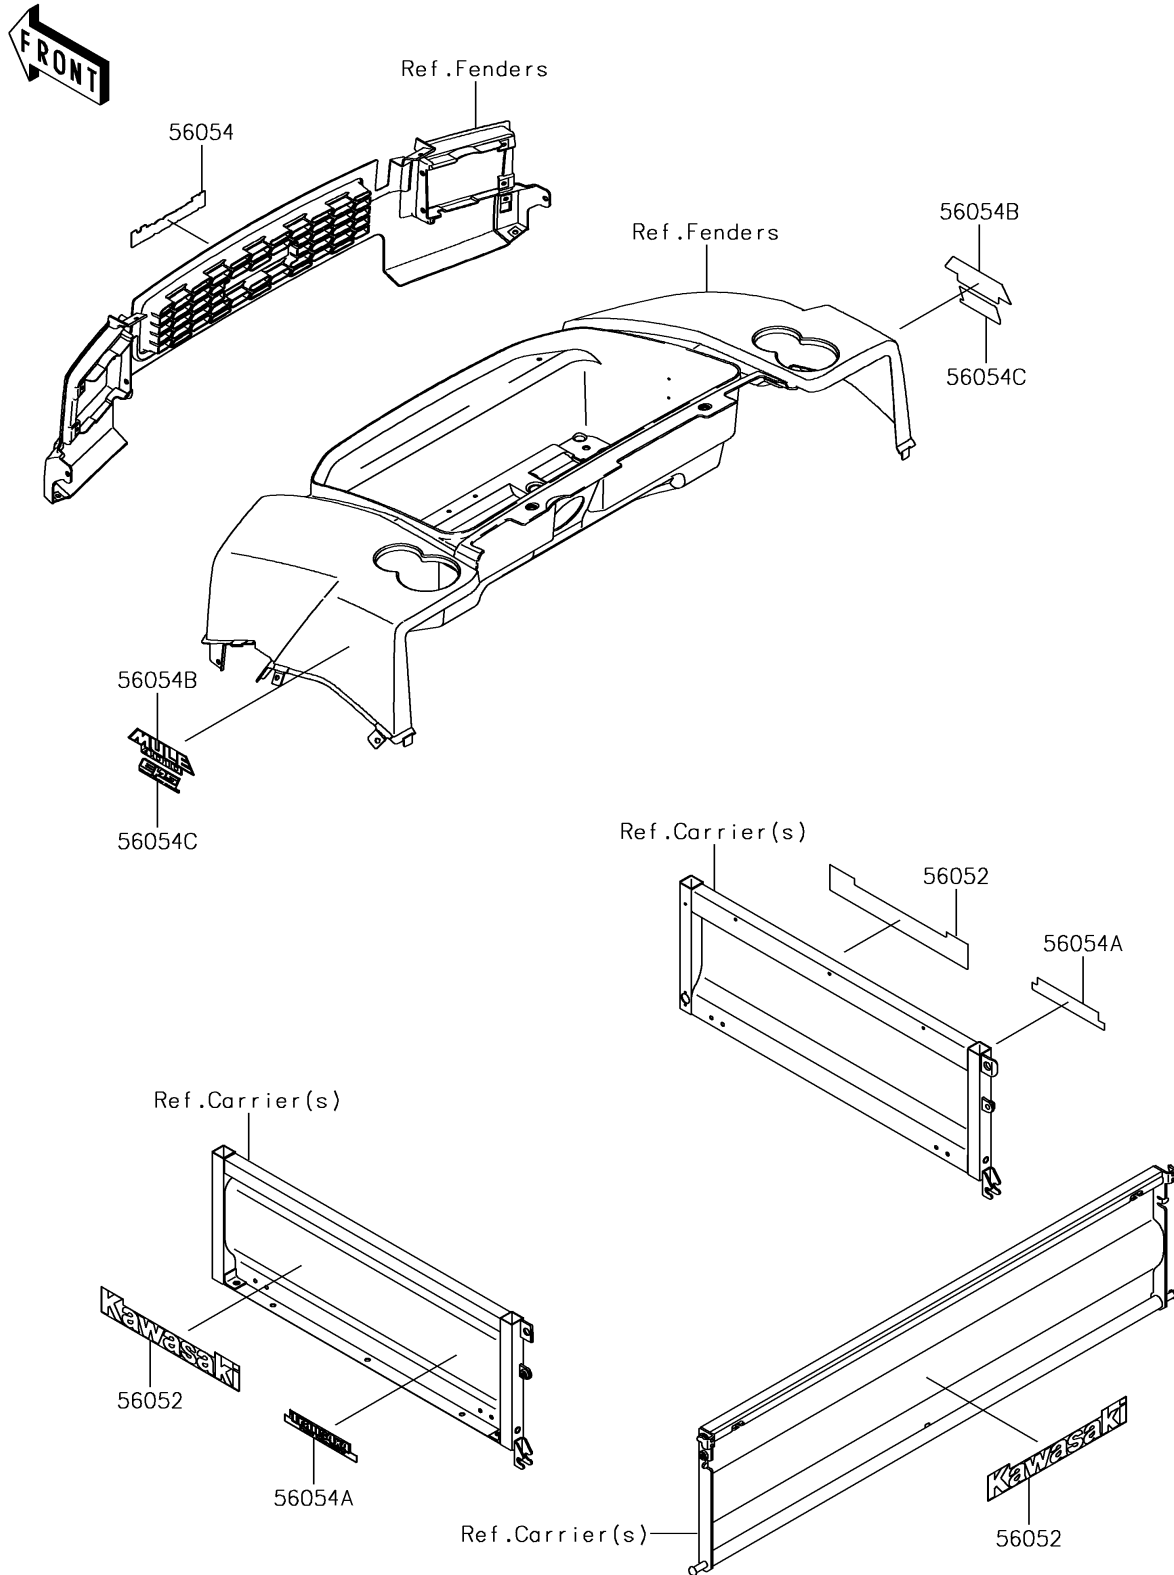

2017 MULE™ 4010 TRANS4x4®

PARTS DIAGRAM

Decals

F2861

2017 MULE™ 4010 TRANS4x4®

PARTS LIST

Decals

ITEM NAME

PART NUMBER

QUANTITY
