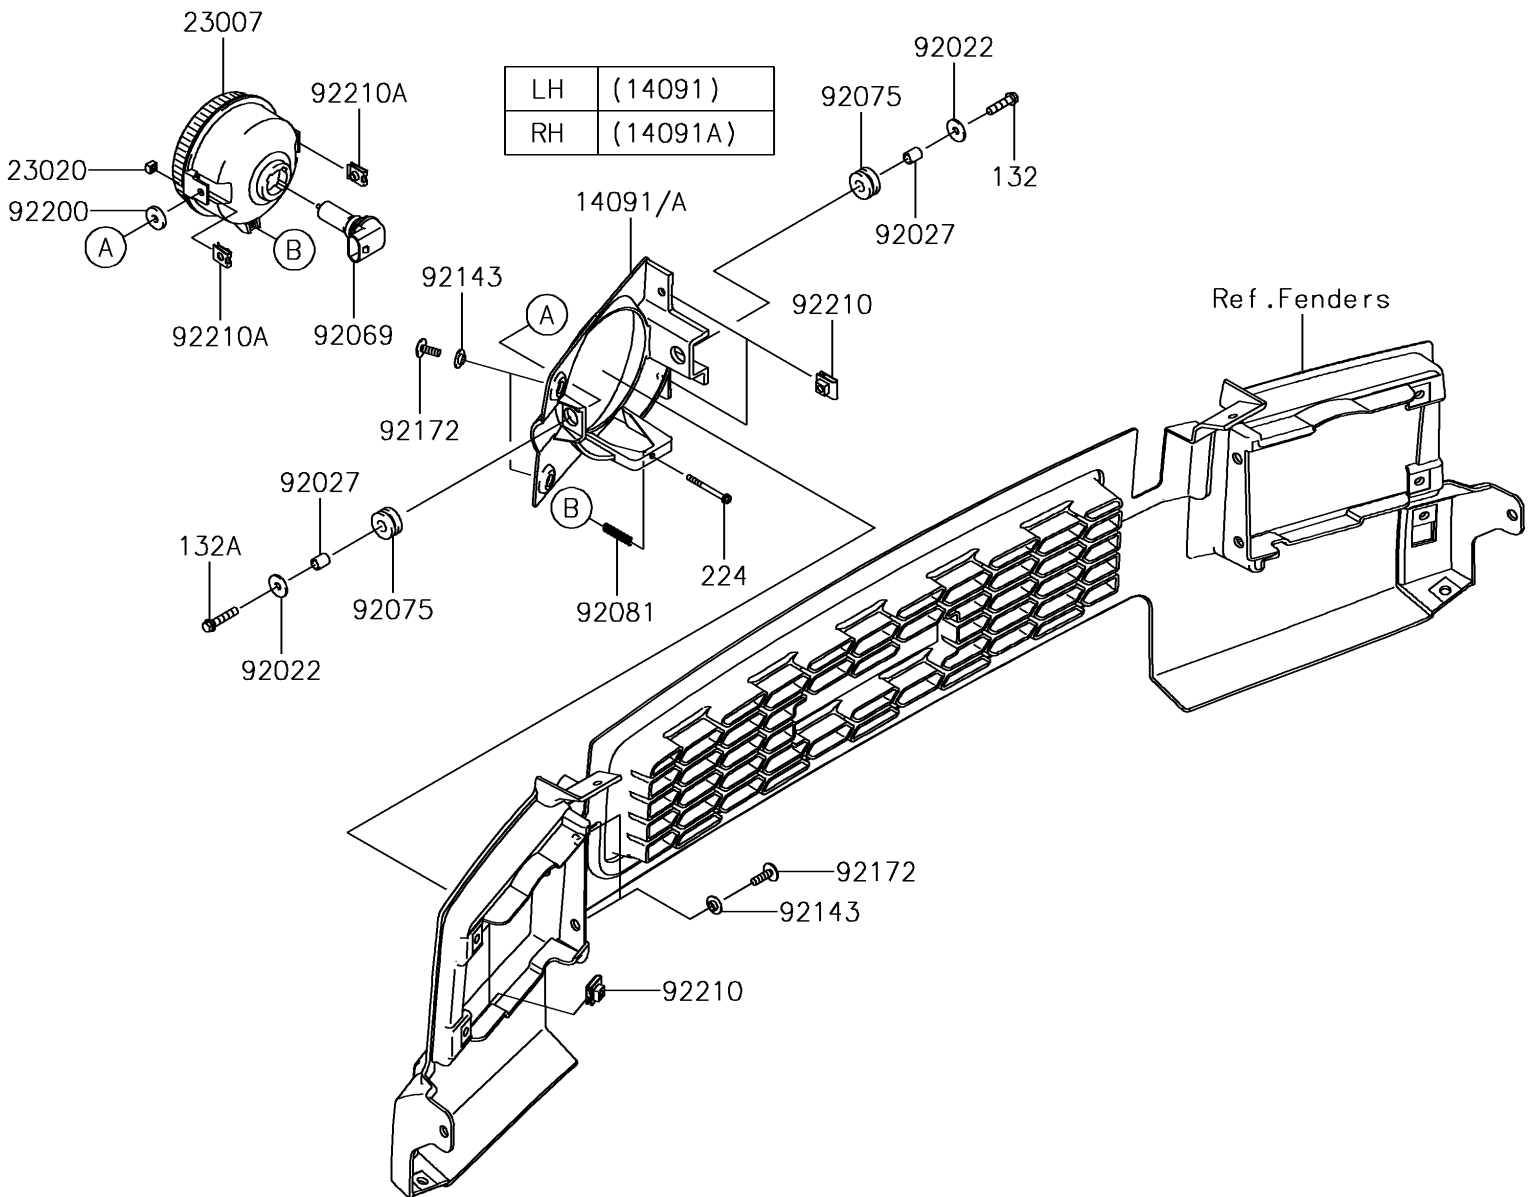

2019 MULE™ 4010 TRANS4x4®

PARTS DIAGRAM

Headlight(s)

F2710

2019 MULE™ 4010 TRANS4x4®

PARTS LIST

Headlight(s)

ITEM NAME	PART NUMBER	QUANTITY
COVER,HEAD LAMP,LH (Ref # 14091)	14091-0827	1
COVER,HEAD LAMP,RH (Ref # 14091A)	14091-0828	1
LENS-COMP,HEAD LAMP (Ref # 23007)	23007-0096	2
NUT,4MM,FOCUS ADJUST (Ref # 23020)	23020-018	2
WASHER,6.5X20X1.6 (Ref # 92022)	92022-125	4
COLLAR,6.8X10X12 (Ref # 92027)	92027-162	4
BULB,12V 35/35W (Ref # 92069)	92069-0019	2
DAMPER,10X24X12 (Ref # 92075)	92075-1690	4
SPRING,FOCUS ADJUST (Ref # 92081)	92081-1896	2
COLLAR (Ref # 92143)	92143-1087	8
SCREW,TAPPING,6X20 (Ref # 92172)	92172-0488	8
WASHER,6.5X20X3.2 (Ref # 92200)	92200-0359	2
NUT,LEAF SPRING,6MM (Ref # 92210)	92210-0624	8
NUT (Ref # 92210A)	92210-1125	4
BOLT-FLANGED-SMALL,6X25 (Ref # 132)	132BA0625	2
BOLT-FLANGED-SMALL,6X30 (Ref # 132A)	132BA0630	2
SCREW-PAN-WP-CROS,4X45 (Ref # 224)	224AA0445	2