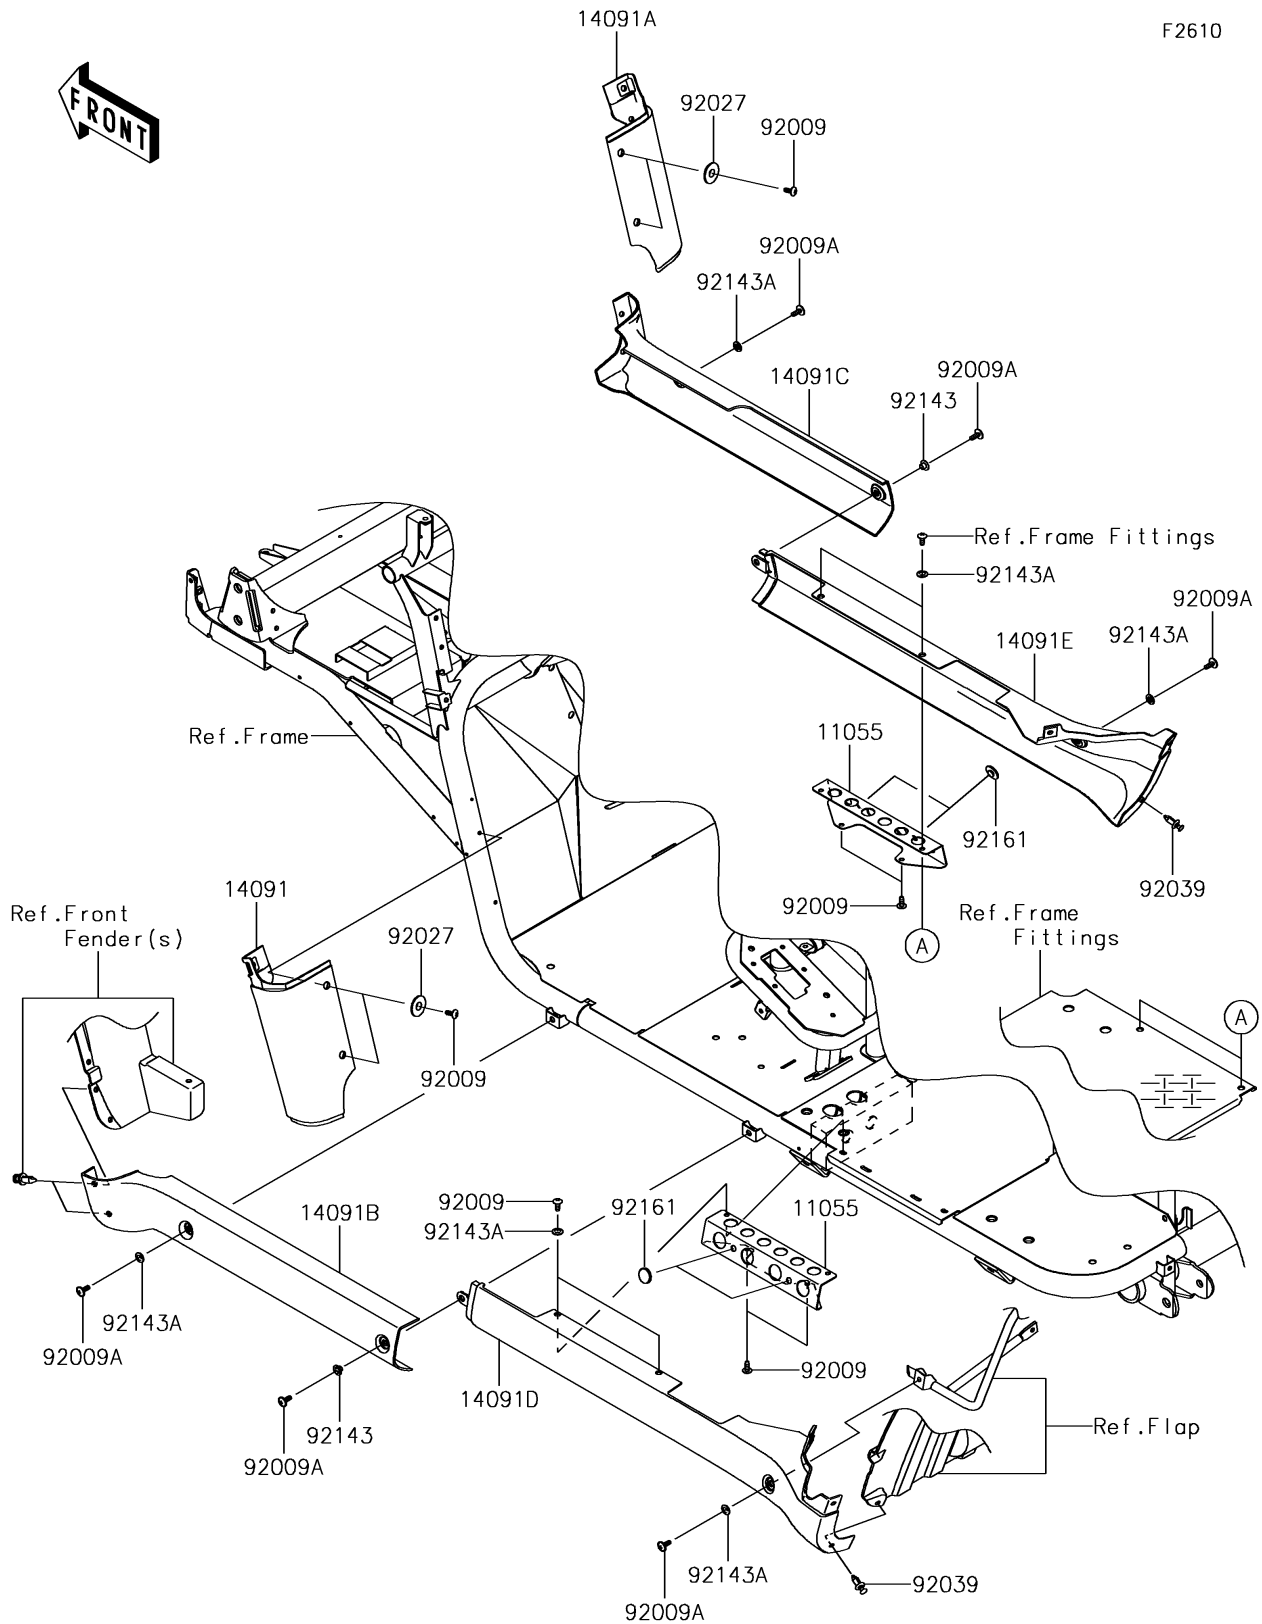

2018 MULE™ 4010 TRANS4x4®

PARTS DIAGRAM

Side Covers/Chain Cover

2018 MULE™ 4010 TRANS4x4®

PARTS LIST

Side Covers/Chain Cover

ITEM NAME	PART NUMBER	QUANTITY
-----------	-------------	----------
