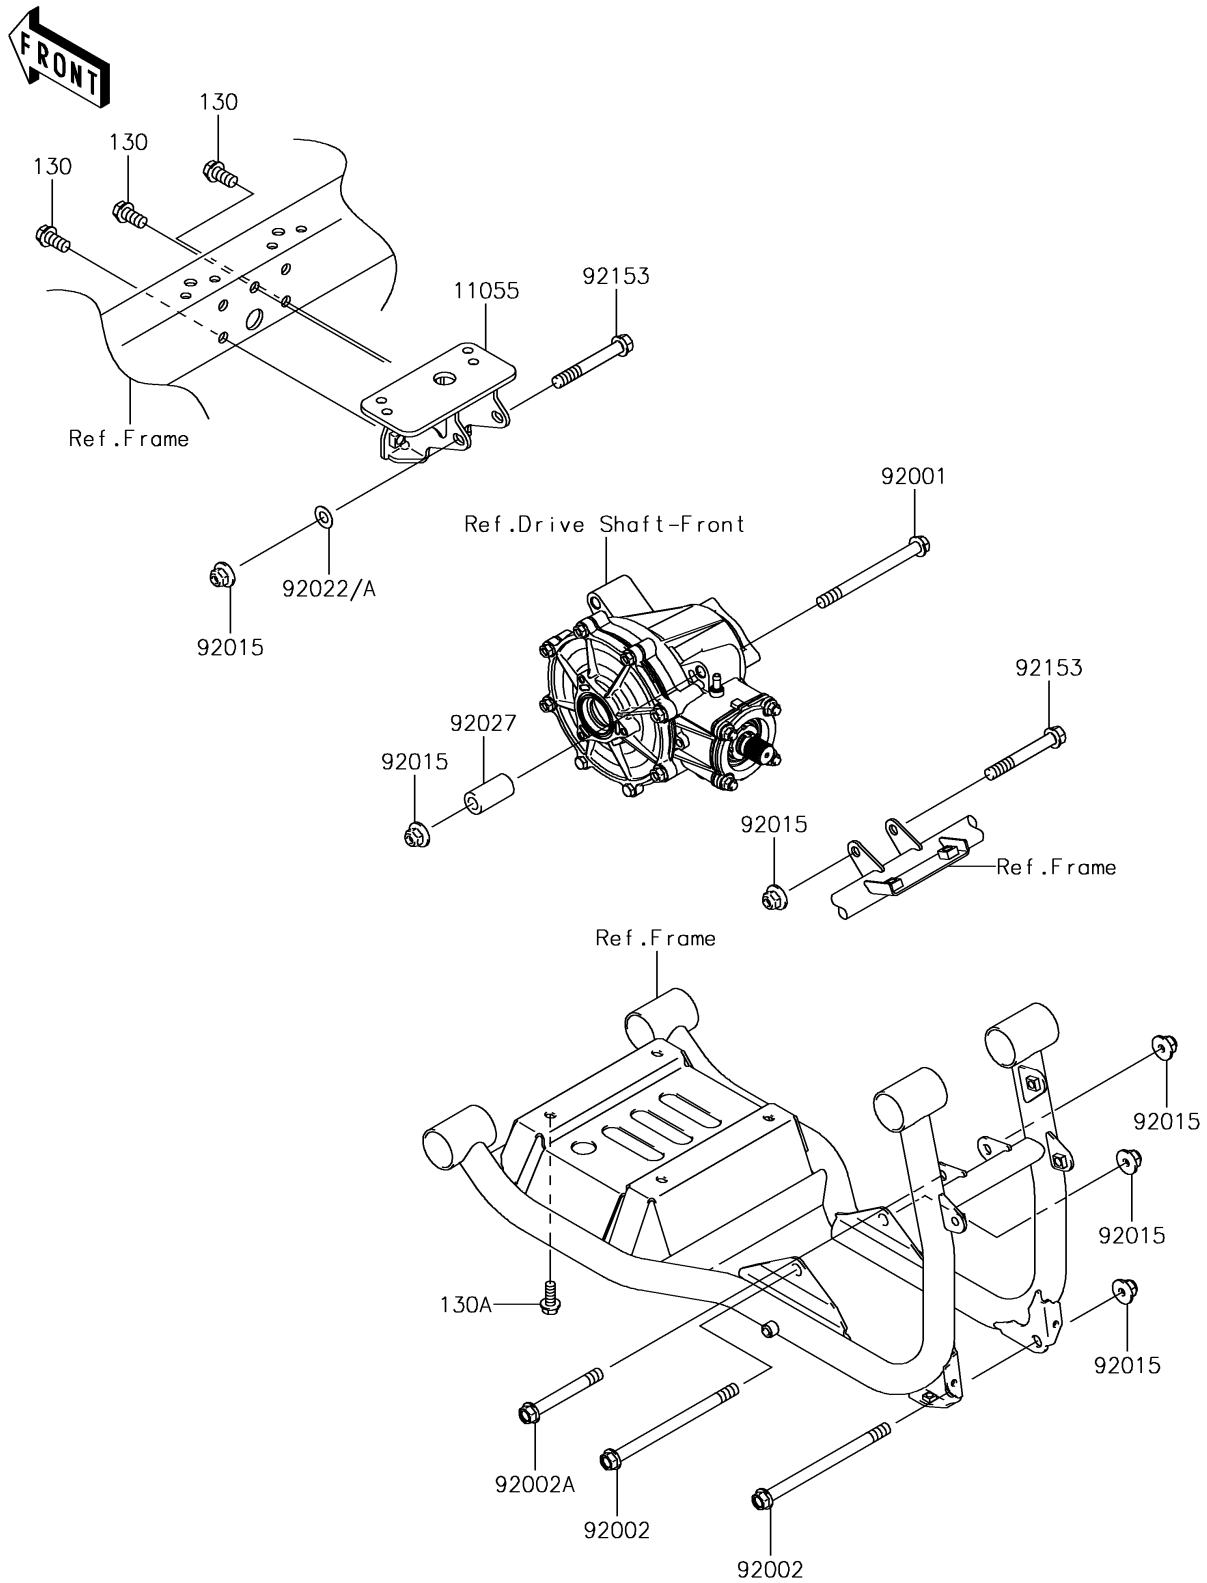

## PARTS DIAGRAM

### Engine Mount

F2122

# 2018 MULE™ 4010 TRANS4x4®

## PARTS LIST Engine Mount

ITEM NAME	PART NUMBER	QUANTITY
-----------	-------------	----------

---