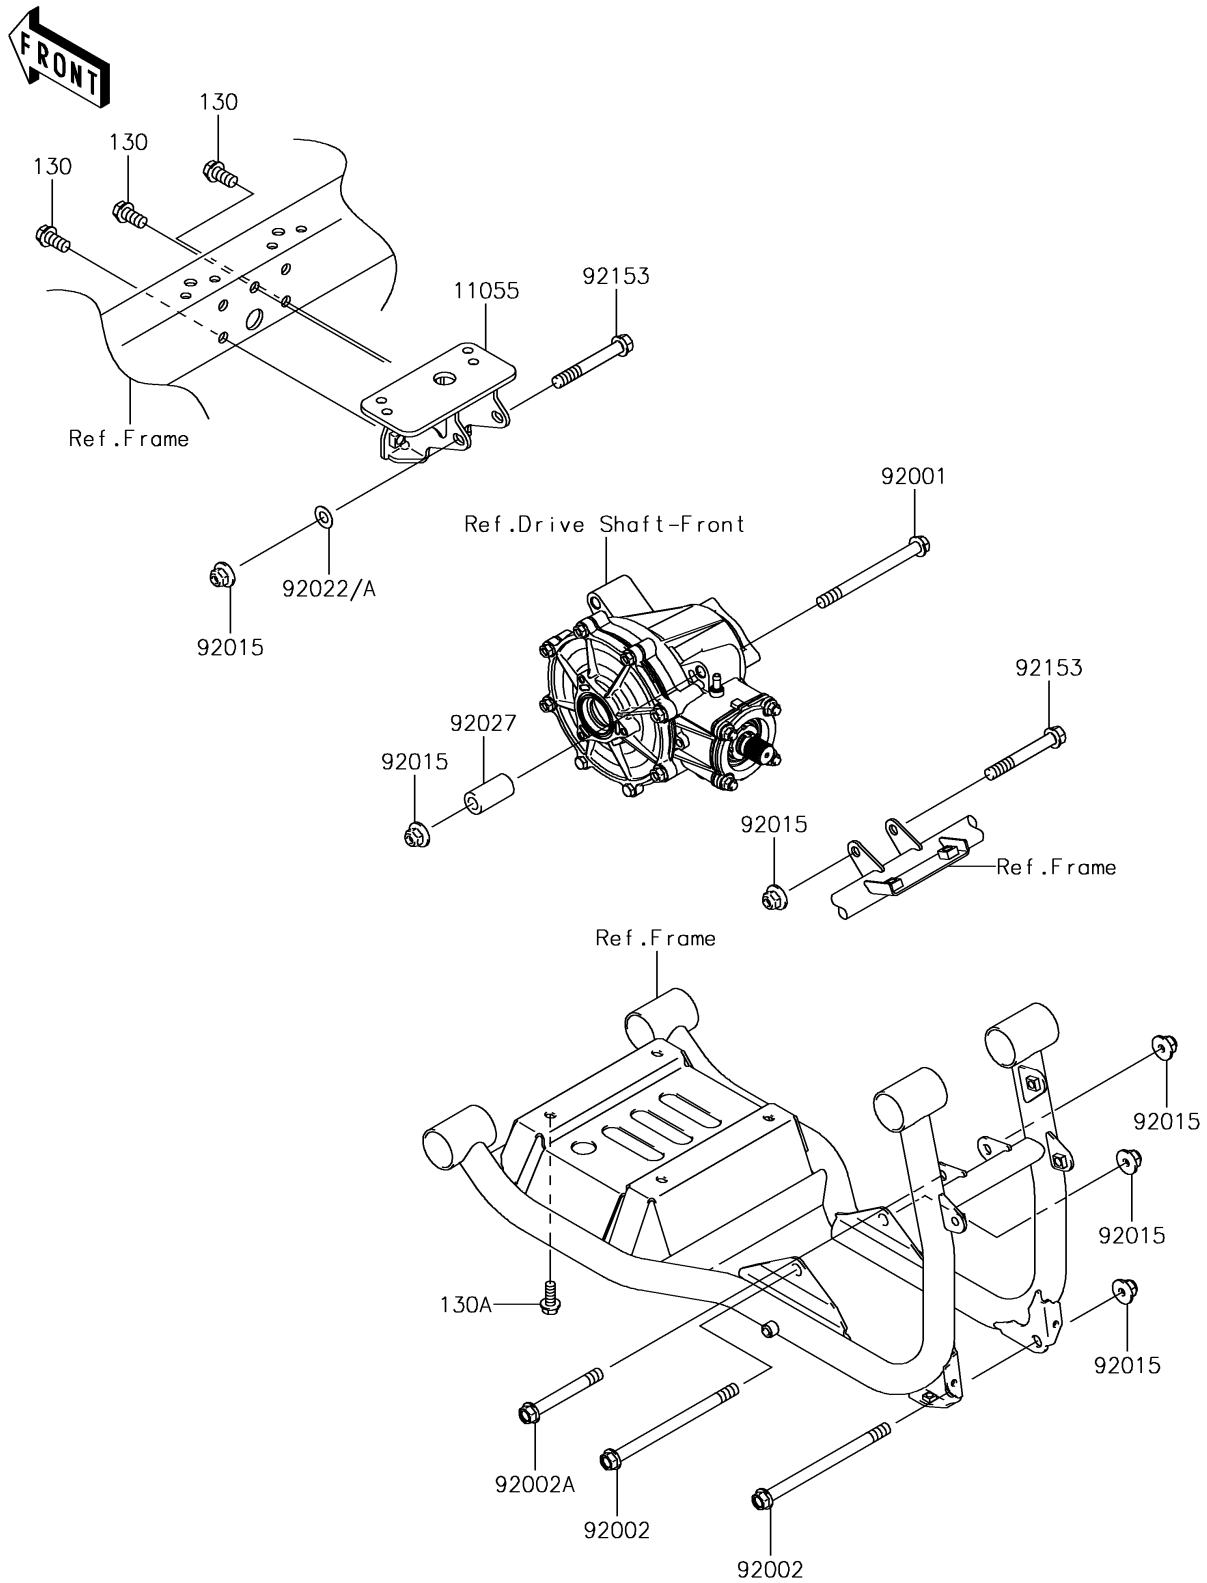

2017 MULE™ 4010 TRANS4x4®

PARTS DIAGRAM

Engine Mount

F2122

2017 MULE™ 4010 TRANS4x4®

PARTS LIST Engine Mount

ITEM NAME

PART NUMBER

QUANTITY
